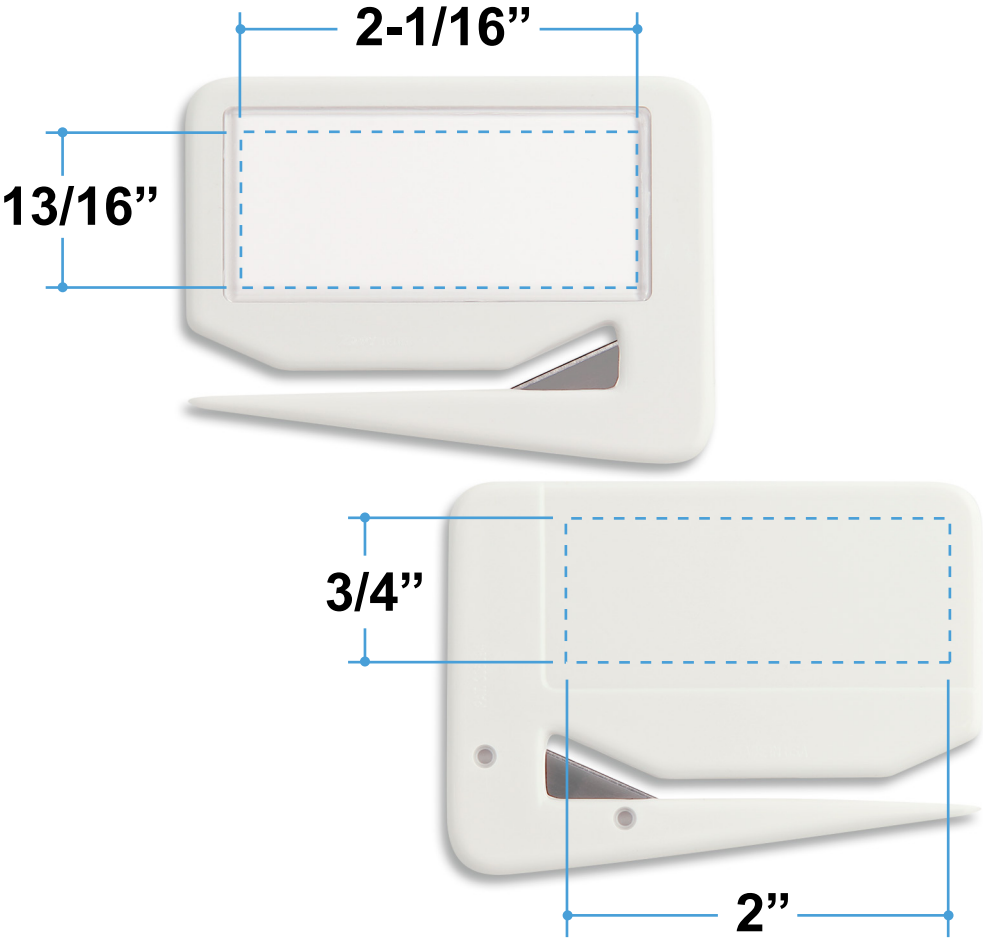

Proof/Layout form: QP103 Zippy® 103 Letter Opener

Item Color: White