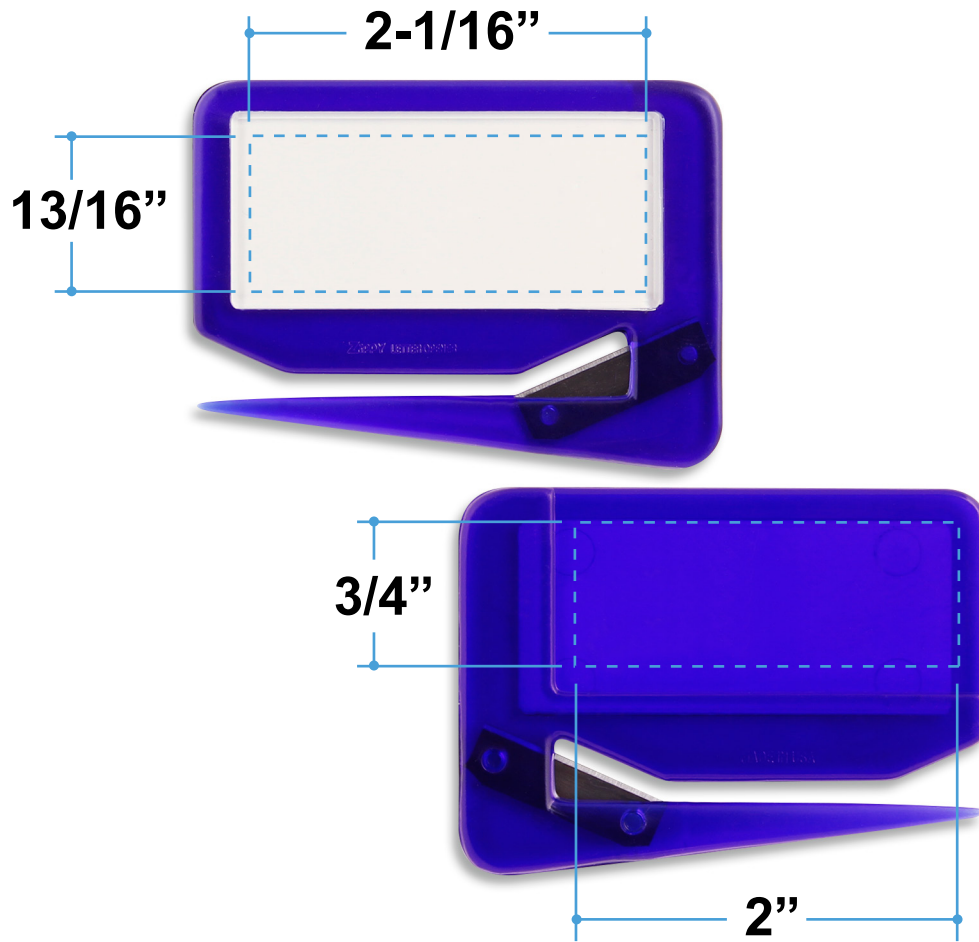

Proof/Layout form: QP103 Zippy® 103 Letter Opener

Item Color: Black

Proof/Layout form: QP103 Zippy® 103 Letter Opener with Magnet

Item Color: Black

Proof/Layout form: QP103 Zippy® 103 Letter Opener

Item Color: Blue

Proof/Layout form: QP103 Zippy® 103 Letter Opener with Magnet

Item Color: Blue

Proof/Layout form: QP103 Zippy® 103 Letter Opener

Item Color: Red

Proof/Layout form: QP103 Zippy® 103 Letter Opener with Magnet

Item Color: Red

Proof/Layout form: QP103 Zippy® 103 Letter Opener

Item Color: Trans Blue

Proof/Layout form: QP103 Zippy® 103 Letter Opener with Magnet

Item Color: Trans Blue

Proof/Layout form: QP103 Zippy® 103 Letter Opener