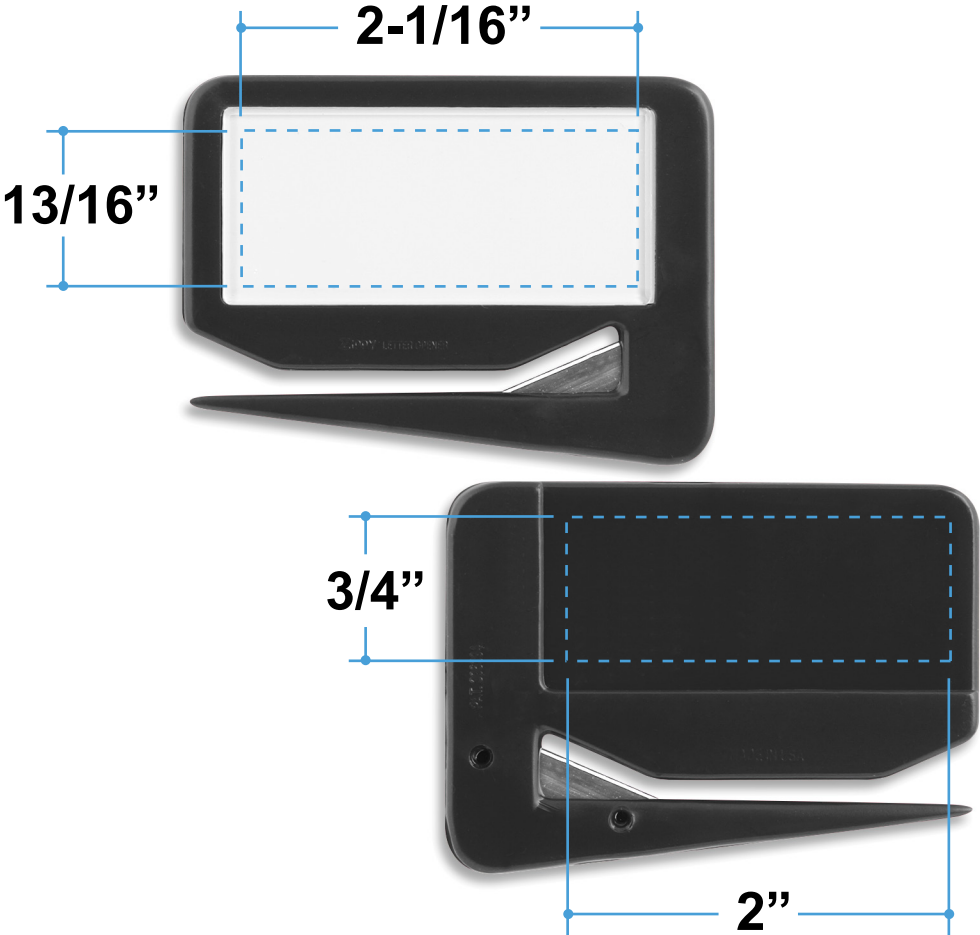

Proof/Layout form: QP103 Zippy® 103 Letter Opener

Item Color: Black

Proof/Layout form: QP103 Zippy® 103 Letter Opener with Magnet

Item Color: Black

Proof/Layout form: QP103 Zippy® 103 Letter Opener

Item Color: Blue

Proof/Layout form: QP103 Zippy® 103 Letter Opener with Magnet

Item Color: Blue

Proof/Layout form: QP103 Zippy® 103 Letter Opener

Item Color: Red

Proof/Layout form: QP103 Zippy® 103 Letter Opener with Magnet

Item Color: White