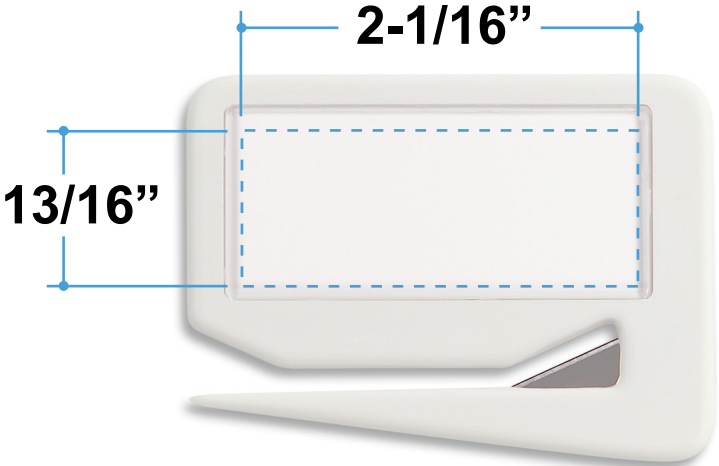

Item Color: Trans Red

Proof/Layout form: QP103 Zippy® 103 Letter Opener with Magnet

Item Color: Trans Red

Proof/Layout form: QP103 Zippy® 103 Letter Opener

Item Color: White

**Proof/Layout form: QP103 Zippy® 103 Letter Opener
with Magnet**