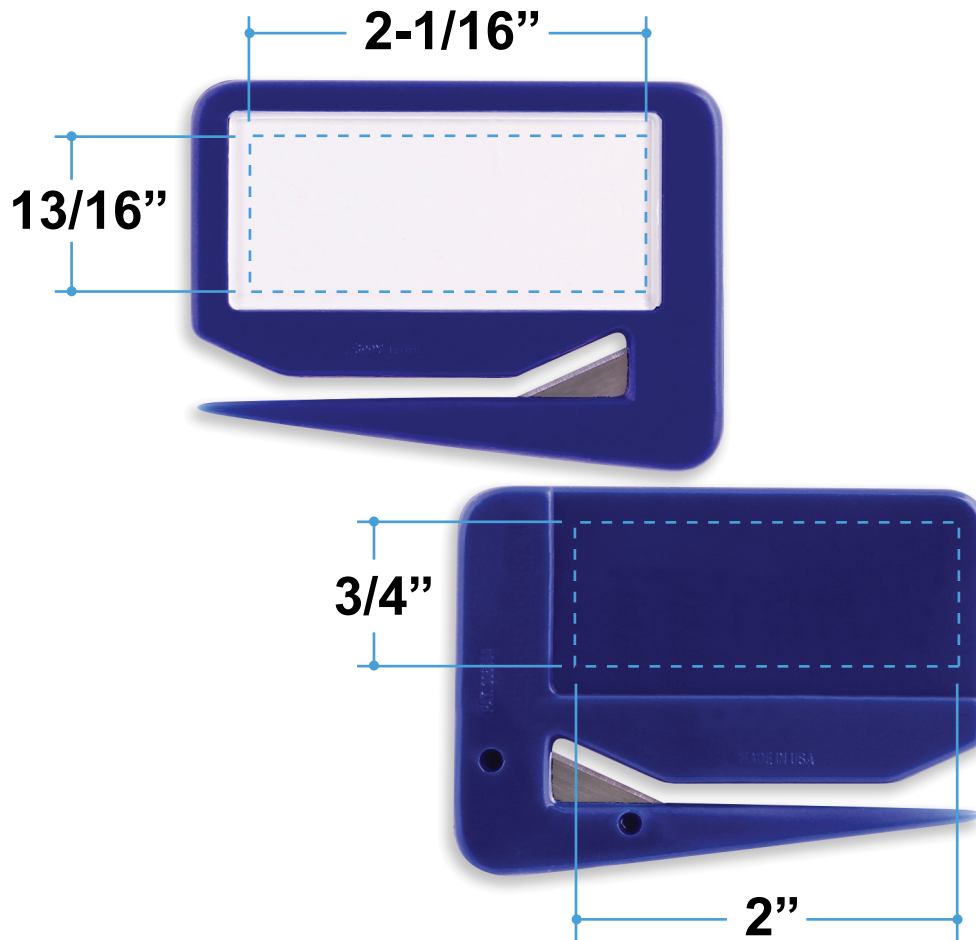

Proof/Layout form: QP103 Zippy® 103 Letter Opener

Item Color: Black

Proof/Layout form: QP103 Zippy® 103 Letter Opener with Magnet

Item Color: Black

Proof/Layout form: QP103 Zippy® 103 Letter Opener

Item Color: Blue

Proof/Layout form: QP103 Zippy® 103 Letter Opener with Magnet

Item Color: Blue

Proof/Layout form: QP103 Zippy® 103 Letter Opener

Item Color: Red

Proof/Layout form: QP103 Zippy® 103 Letter Opener with Magnet

Item Color: Trans Red

Proof/Layout form: QP103 Zippy® 103 Letter Opener with Magnet

Item Color: Trans Red

Proof/Layout form: QP103 Zippy® 103 Letter Opener

Item Color: White

**Proof/Layout form: QP103 Zippy® 103 Letter Opener
with Magnet**

Item Color: White