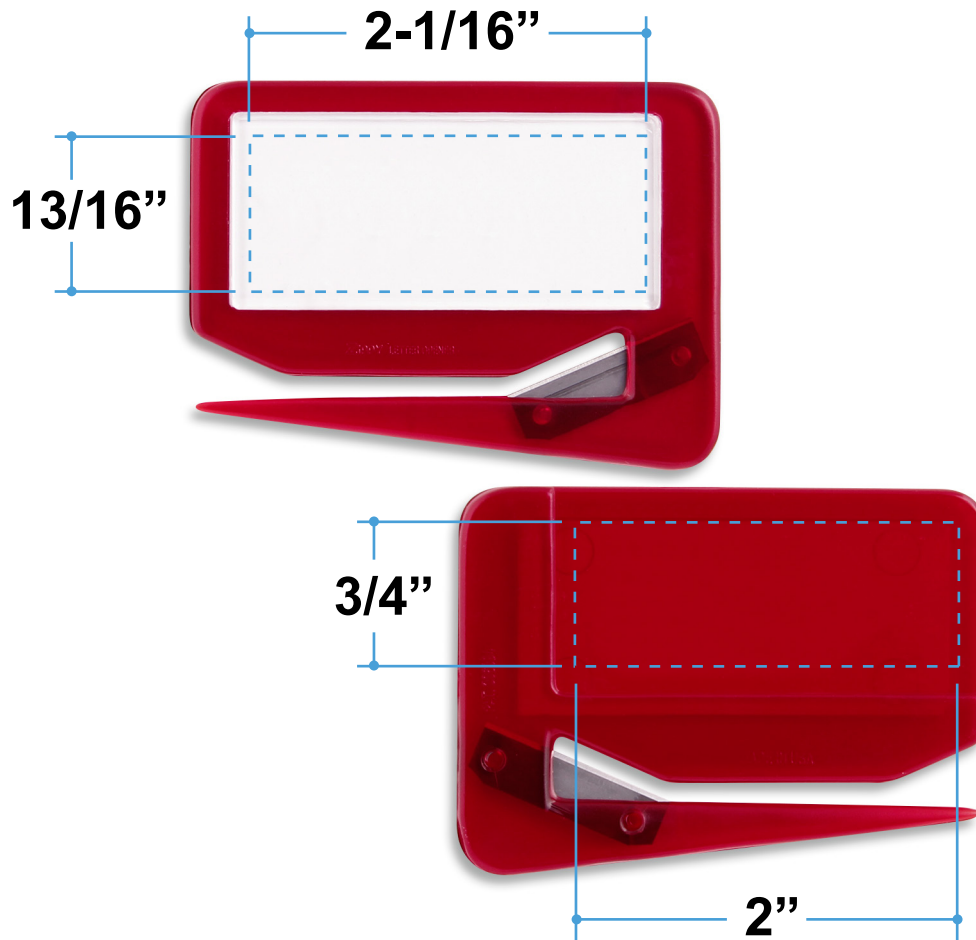

Item Color: Red

Proof/Layout form: QP103 Zippy® 103 Letter Opener

Item Color: Trans Blue

Proof/Layout form: QP103 Zippy® 103 Letter Opener with Magnet

Item Color: Trans Blue

Proof/Layout form: QP103 Zippy® 103 Letter Opener