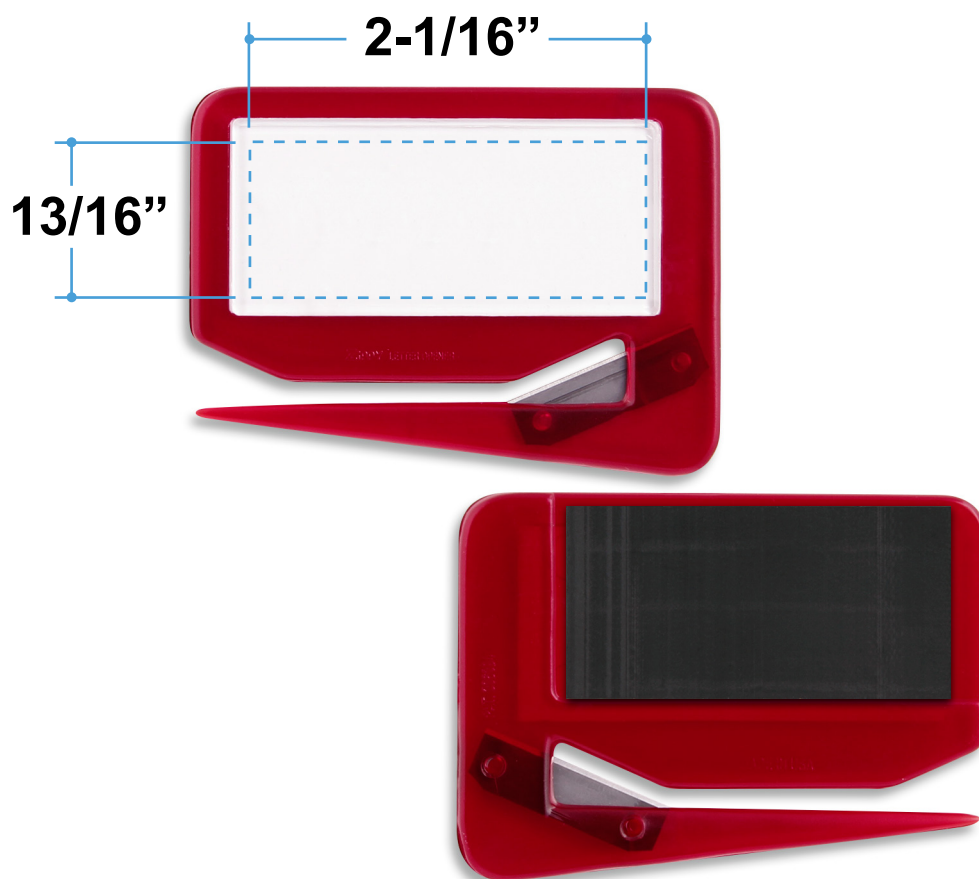

Proof/Layout form: QP103 Zippy® 103 Letter Opener with Magnet

Item Color: Blue

Proof/Layout form: QP103 Zippy® 103 Letter Opener

Item Color: Red

Proof/Layout form: QP103 Zippy® 103 Letter Opener with Magnet

Item Color: Red

Proof/Layout form: QP103 Zippy® 103 Letter Opener

Item Color: Trans Blue

Proof/Layout form: QP103 Zippy® 103 Letter Opener with Magnet

Item Color: Trans Blue

Proof/Layout form: QP103 Zippy® 103 Letter Opener

Item Color: Trans Red

Proof/Layout form: QP103 Zippy® 103 Letter Opener with Magnet

Item Color: Trans Red

Proof/Layout form: QP103 Zippy® 103 Letter Opener

Item Color: White

**Proof/Layout form: QP103 Zippy® 103 Letter Opener
with Magnet**