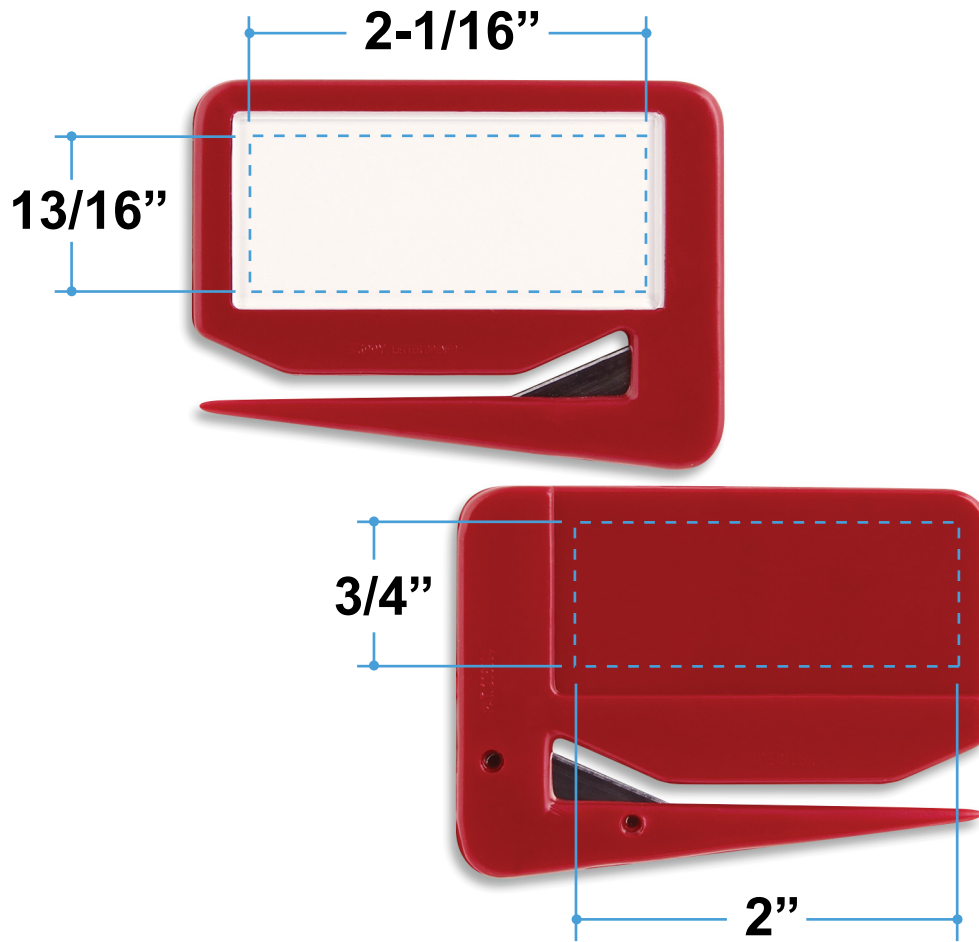

Proof/Layout form: QP103 Zippy® 103 Letter Opener

Item Color: Black

Proof/Layout form: QP103 Zippy® 103 Letter Opener with Magnet

Item Color: Black

Proof/Layout form: QP103 Zippy® 103 Letter Opener

Item Color: Blue

Proof/Layout form: QP103 Zippy® 103 Letter Opener with Magnet

Item Color: Blue

Proof/Layout form: QP103 Zippy® 103 Letter Opener

Item Color: Red

Proof/Layout form: QP103 Zippy® 103 Letter Opener with Magnet

Item Color: Red

Proof/Layout form: QP103 Zippy® 103 Letter Opener

Item Color: Trans Blue

Proof/Layout form: QP103 Zippy® 103 Letter Opener with Magnet

Item Color: Trans Blue

Proof/Layout form: QP103 Zippy® 103 Letter Opener

Item Color: White