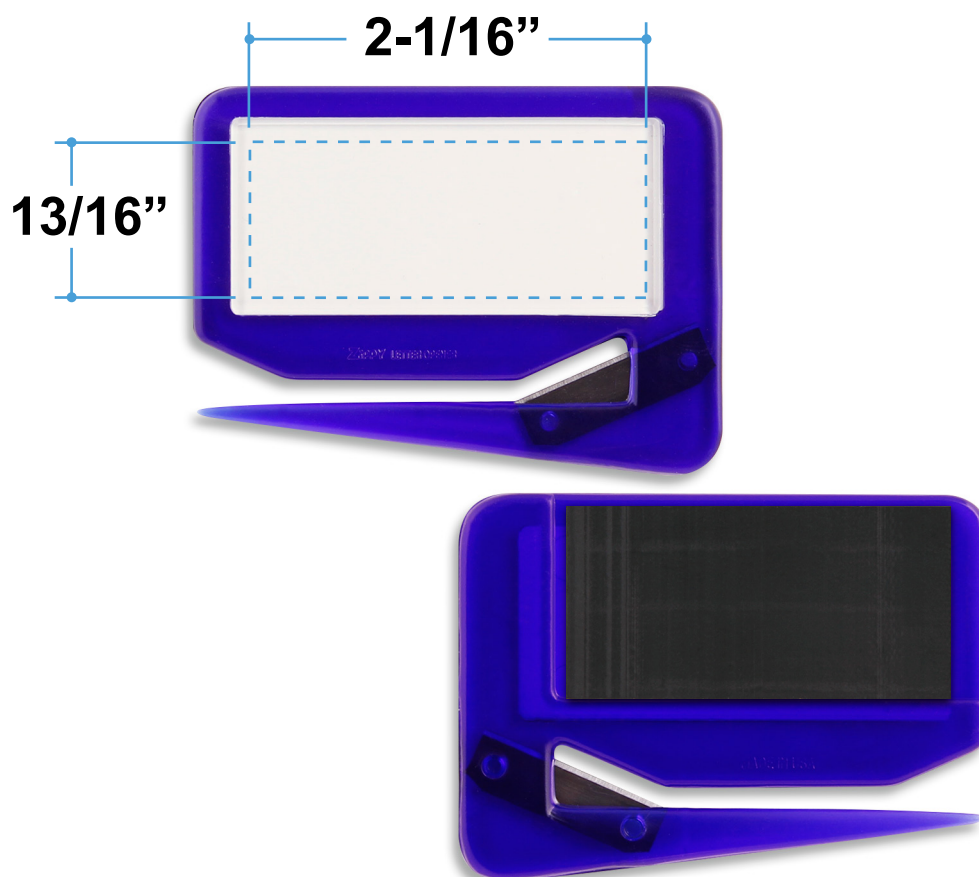

Proof/Layout form: QP103 Zippy® 103 Letter Opener

Item Color: Black

Proof/Layout form: QP103 Zippy® 103 Letter Opener with Magnet

Item Color: Black

Proof/Layout form: QP103 Zippy® 103 Letter Opener

Item Color: Blue

Proof/Layout form: QP103 Zippy® 103 Letter Opener with Magnet

Item Color: Blue

Proof/Layout form: QP103 Zippy® 103 Letter Opener

Item Color: Red

Proof/Layout form: QP103 Zippy® 103 Letter Opener with Magnet

Item Color: Red

Proof/Layout form: QP103 Zippy® 103 Letter Opener

Item Color: Trans Blue

Proof/Layout form: QP103 Zippy® 103 Letter Opener with Magnet

Item Color: Trans Blue

Proof/Layout form: QP103 Zippy® 103 Letter Opener

Item Color: Trans Red

Proof/Layout form: QP103 Zippy® 103 Letter Opener with Magnet

Item Color: Trans Red

Proof/Layout form: QP103 Zippy® 103 Letter Opener

Item Color: White

**Proof/Layout form: QP103 Zippy® 103 Letter Opener
with Magnet**