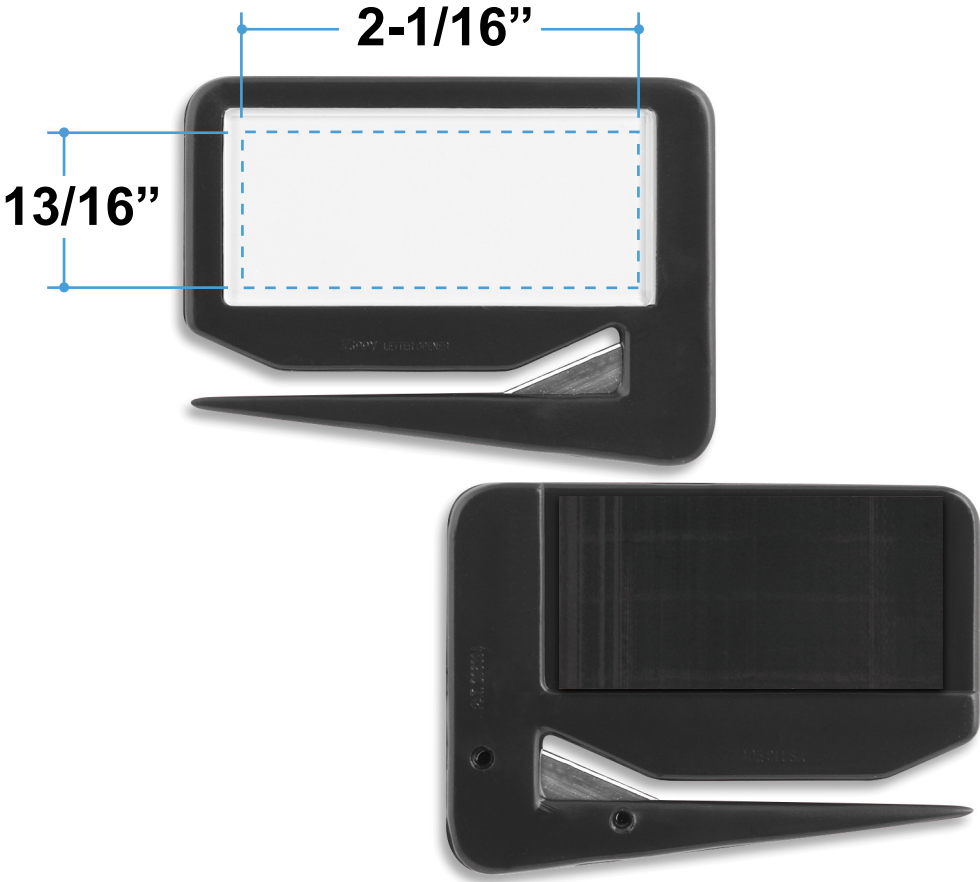

Proof/Layout form: QP103 Zippy® 103 Letter Opener

Item Color: Black

Proof/Layout form: QP103 Zippy® 103 Letter Opener with Magnet

Item Color: Black

Proof/Layout form: QP103 Zippy® 103 Letter Opener

Item Color: Blue

Proof/Layout form: QP103 Zippy® 103 Letter Opener with Magnet

Item Color: Blue

Proof/Layout form: QP103 Zippy® 103 Letter Opener

Item Color: Red

Proof/Layout form: QP103 Zippy® 103 Letter Opener with Magnet

Item Color: Red

Proof/Layout form: QP103 Zippy® 103 Letter Opener

Item Color: Trans Blue

Proof/Layout form: QP103 Zippy® 103 Letter Opener with Magnet

Item Color: Trans Blue

Proof/Layout form: QP103 Zippy® 103 Letter Opener

Item Color: White