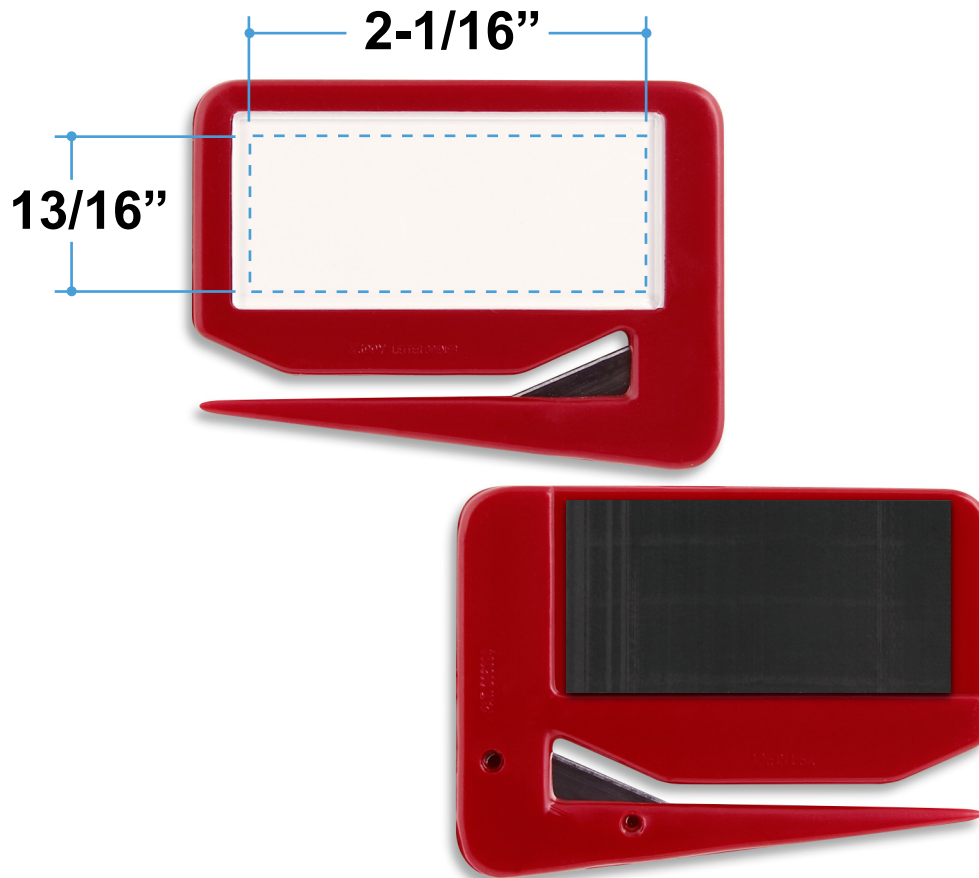

Proof/Layout form: QP103 Zippy® 103 Letter Opener

Item Color: Black

Proof/Layout form: QP103 Zippy® 103 Letter Opener with Magnet

Item Color: Black

Proof/Layout form: QP103 Zippy® 103 Letter Opener

Item Color: Blue

Proof/Layout form: QP103 Zippy® 103 Letter Opener with Magnet

Item Color: Blue

Proof/Layout form: QP103 Zippy® 103 Letter Opener

Item Color: Red

Proof/Layout form: QP103 Zippy® 103 Letter Opener with Magnet

Item Color: Red

Proof/Layout form: QP103 Zippy® 103 Letter Opener

Item Color: Trans Blue

Proof/Layout form: QP103 Zippy® 103 Letter Opener with Magnet

Item Color: Trans Blue

Proof/Layout form: QP103 Zippy® 103 Letter Opener

Item Color: Trans Red

Proof/Layout form: QP103 Zippy® 103 Letter Opener with Magnet

Item Color: Trans Red

Proof/Layout form: QP103 Zippy® 103 Letter Opener

Item Color: White

**Proof/Layout form: QP103 Zippy® 103 Letter Opener
with Magnet**