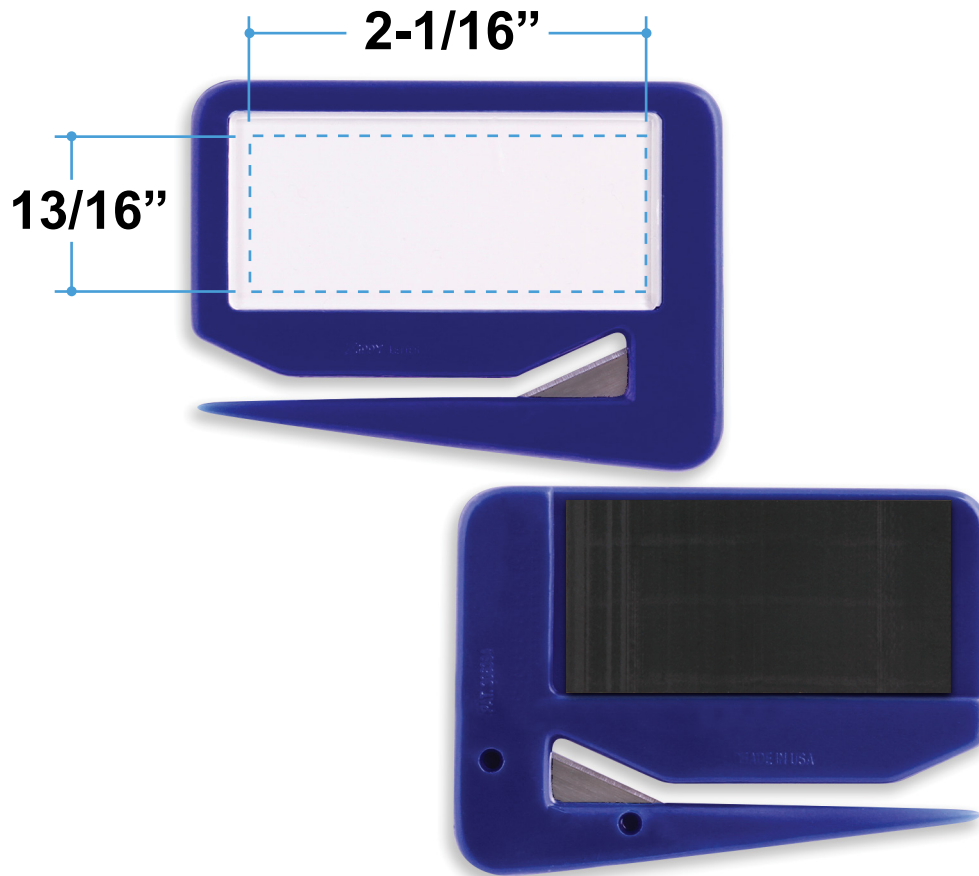

Proof/Layout form: QP103 Zippy® 103 Letter Opener

Item Color: Black

Proof/Layout form: QP103 Zippy® 103 Letter Opener with Magnet

Item Color: Black

Proof/Layout form: QP103 Zippy® 103 Letter Opener

Item Color: Blue

Proof/Layout form: QP103 Zippy® 103 Letter Opener with Magnet

Item Color: Blue

Proof/Layout form: QP103 Zippy® 103 Letter Opener

Item Color: Red

Proof/Layout form: QP103 Zippy® 103 Letter Opener with Magnet

Item Color: Trans Red

Proof/Layout form: QP103 Zippy® 103 Letter Opener with Magnet

Item Color: Trans Red

Proof/Layout form: QP103 Zippy® 103 Letter Opener

Item Color: White

**Proof/Layout form: QP103 Zippy® 103 Letter Opener
with Magnet**

Item Color: White