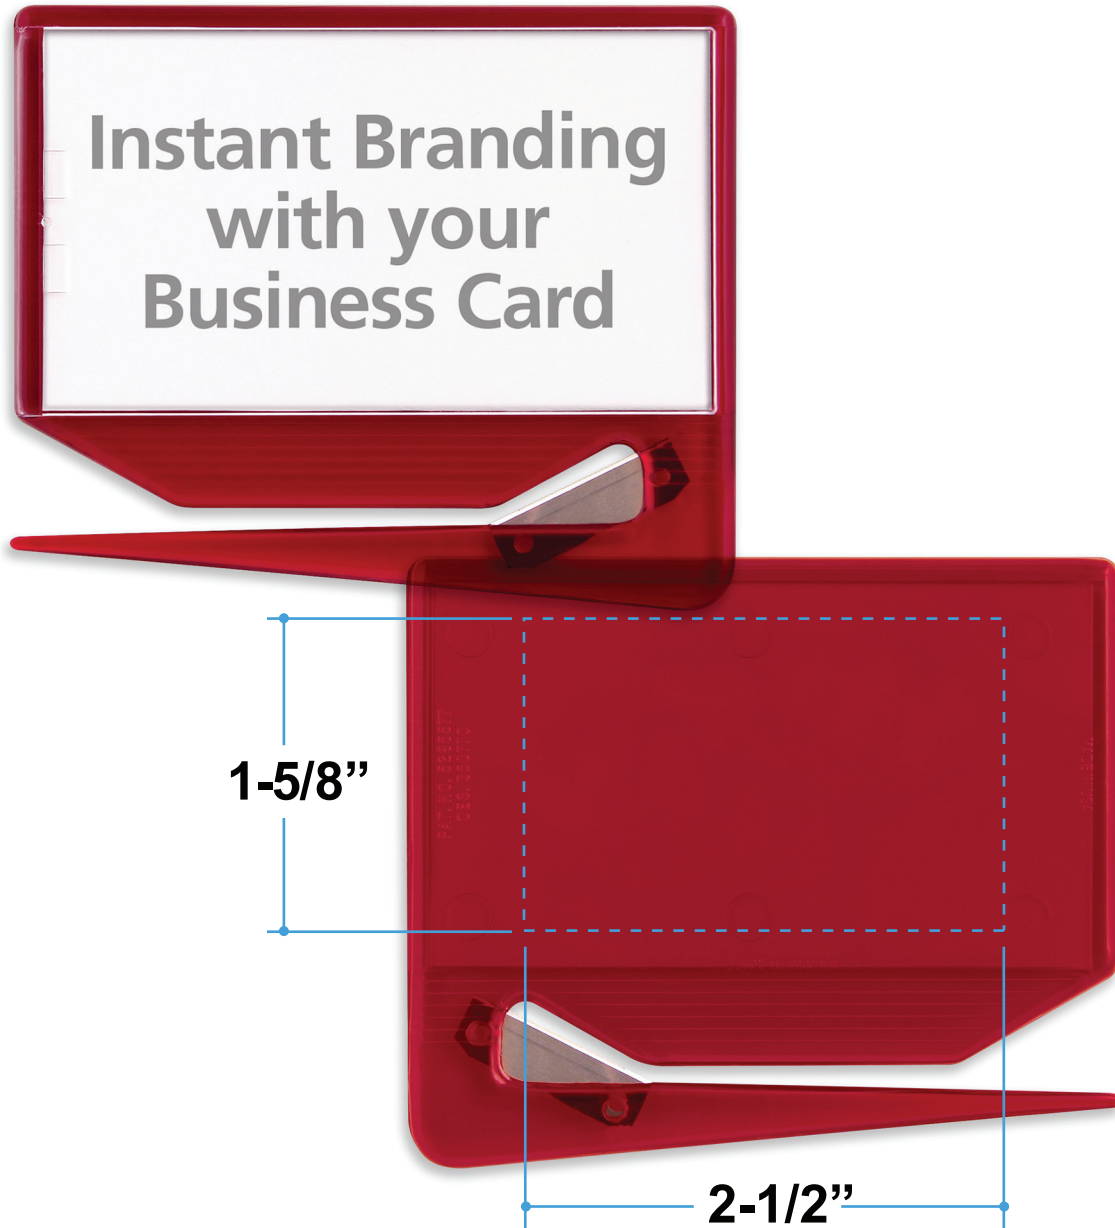

Proof/Layout form: QP2532
Business Card Zippy® Letter Opener

Item Color: Black

Proof/Layout form: QP2532
Business Card Zippy® Letter Opener

Item Color: Blue

Proof/Layout form: QP2532
Business Card Zippy® Letter Opener

Item Color: Clear

Proof/Layout form: QP2532
Business Card Zippy® Letter Opener

Item Color: Red

Proof/Layout form: QP2532
Business Card Zippy® Letter Opener

Item Color: Trans Blue

Proof/Layout form: QP2532
Business Card Zippy® Letter Opener

Item Color: Trans Red

Proof/Layout form: QP2532
Business Card Zippy® Letter Opener

Item Color: White