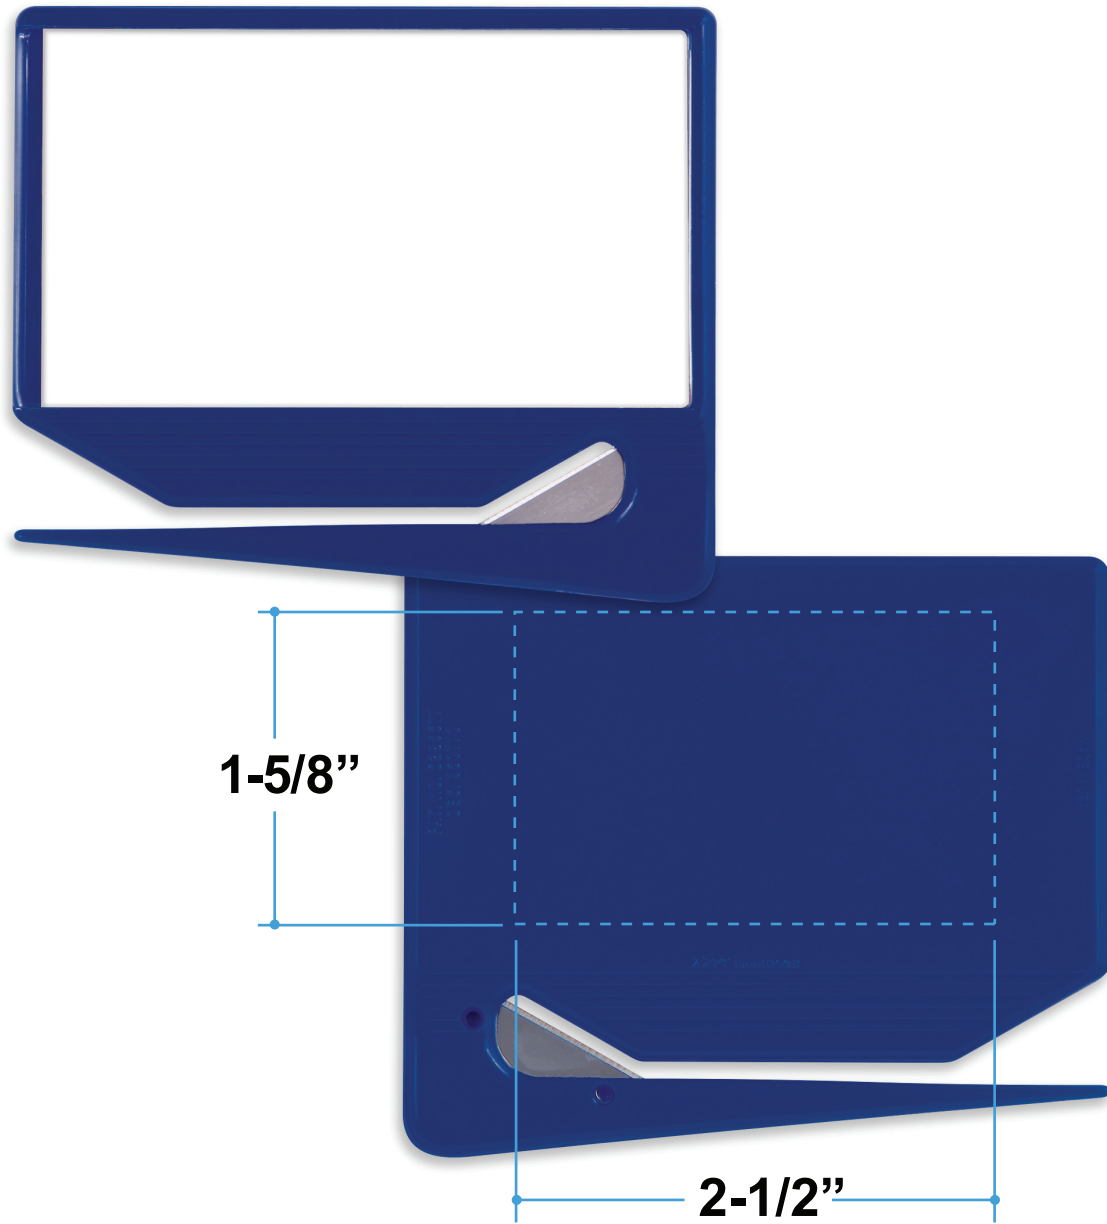

Proof/Layout form: QP2532
Business Card Zippy® Letter Opener

Item Color: Black

Proof/Layout form: QP2532
Business Card Zippy® Letter Opener

Item Color: Blue

Proof/Layout form: QP2532
Business Card Zippy® Letter Opener

Item Color: Clear

Proof/Layout form: QP2532
Business Card Zippy® Letter Opener

Item Color: Red

Proof/Layout form: QP2532
Business Card Zippy® Letter Opener

Item Color: Trans Blue

Proof/Layout form: QP2532
Business Card Zippy® Letter Opener

Item Color: Trans Red

Proof/Layout form: QP2532
Business Card Zippy® Letter Opener

Item Color: White