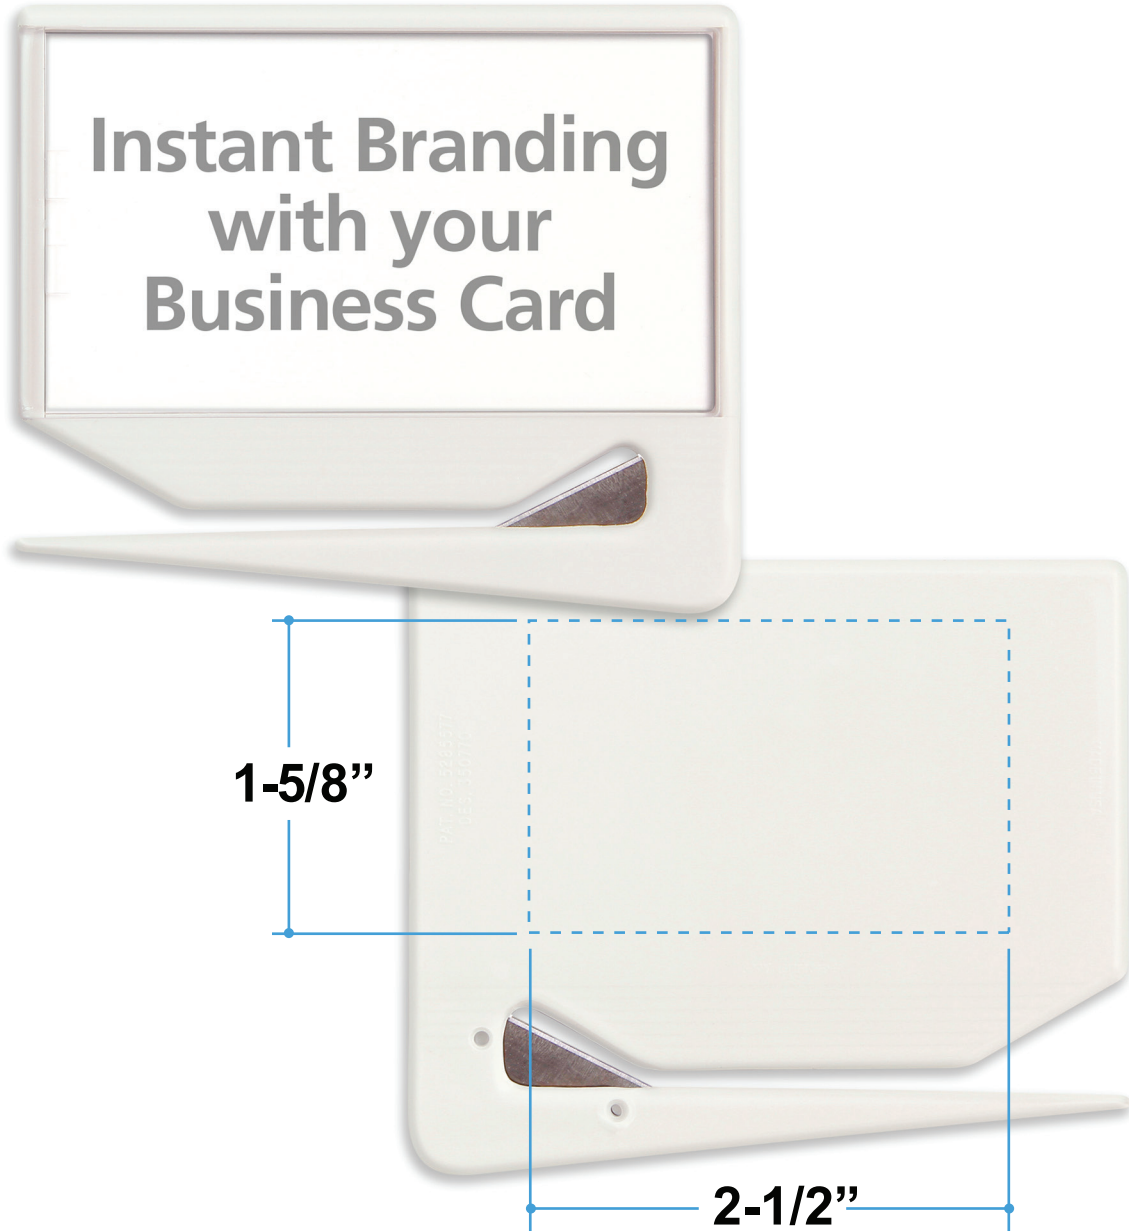

Proof/Layout form: QP2532
Business Card Zippy® Letter Opener

Item Color: Black

Proof/Layout form: QP2532
Business Card Zippy® Letter Opener

Item Color: Blue

Proof/Layout form: QP2532
Business Card Zippy® Letter Opener

Item Color: Clear

Proof/Layout form: QP2532
Business Card Zippy® Letter Opener

Item Color: Red

Proof/Layout form: QP2532
Business Card Zippy® Letter Opener

Item Color: Trans Blue

Proof/Layout form: QP2532
Business Card Zippy® Letter Opener

Item Color: Trans Red

Proof/Layout form: QP2532
Business Card Zippy® Letter Opener

Item Color: White