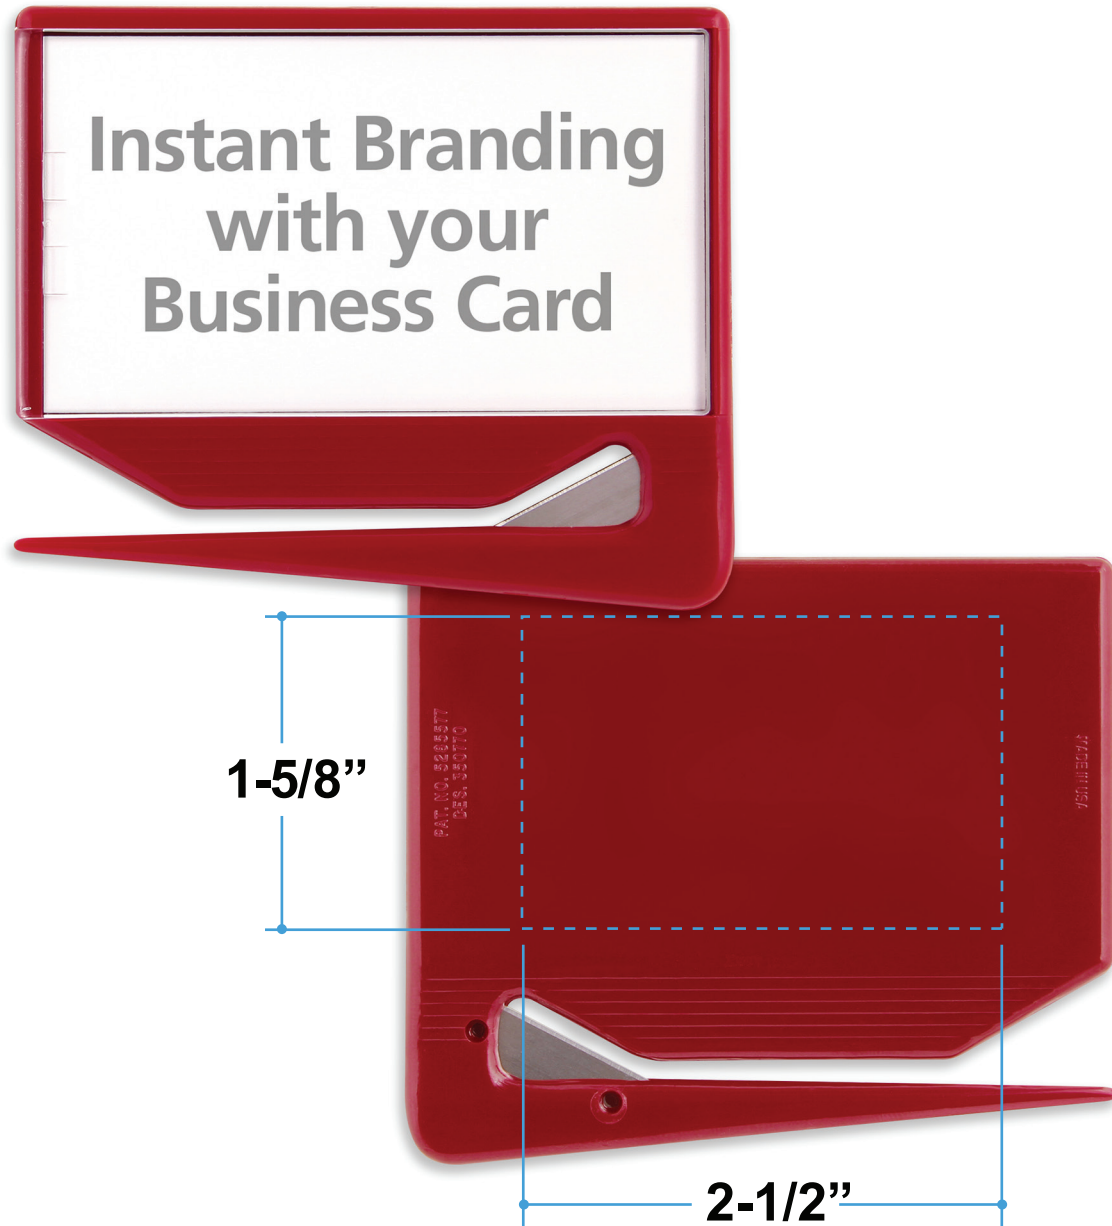

Proof/Layout form: QP2532
Business Card Zippy® Letter Opener

Item Color: Black

Proof/Layout form: QP2532
Business Card Zippy® Letter Opener

Item Color: Blue

Proof/Layout form: QP2532
Business Card Zippy® Letter Opener

Item Color: Clear

Proof/Layout form: QP2532
Business Card Zippy® Letter Opener

Item Color: Red

Proof/Layout form: QP2532
Business Card Zippy® Letter Opener

Item Color: Trans Blue

Proof/Layout form: QP2532
Business Card Zippy® Letter Opener

Item Color: Trans Red

Proof/Layout form: QP2532
Business Card Zippy® Letter Opener

Item Color: White