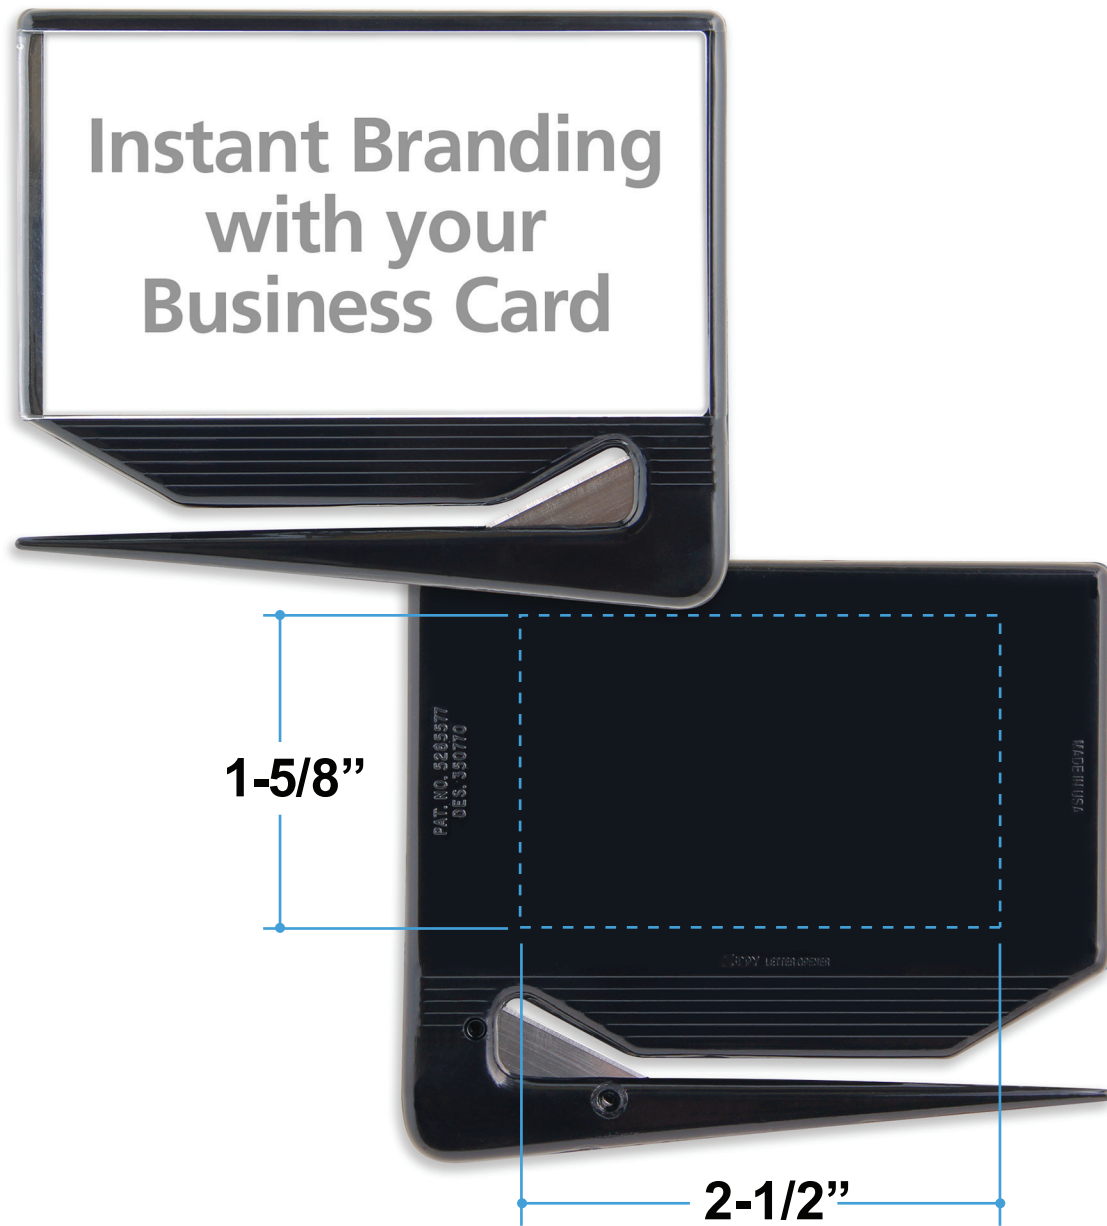

Proof/Layout form: QP2532
Business Card Zippy® Letter Opener

Item Color: Black

Proof/Layout form: QP2532
Business Card Zippy® Letter Opener

Item Color: Blue

Proof/Layout form: QP2532
Business Card Zippy® Letter Opener

Item Color: Clear

Proof/Layout form: QP2532
Business Card Zippy® Letter Opener

Item Color: Red

Proof/Layout form: QP2532
Business Card Zippy® Letter Opener

Item Color: Trans Blue

Proof/Layout form: QP2532
Business Card Zippy® Letter Opener

Item Color: Trans Red

Proof/Layout form: QP2532
Business Card Zippy® Letter Opener

Item Color: White