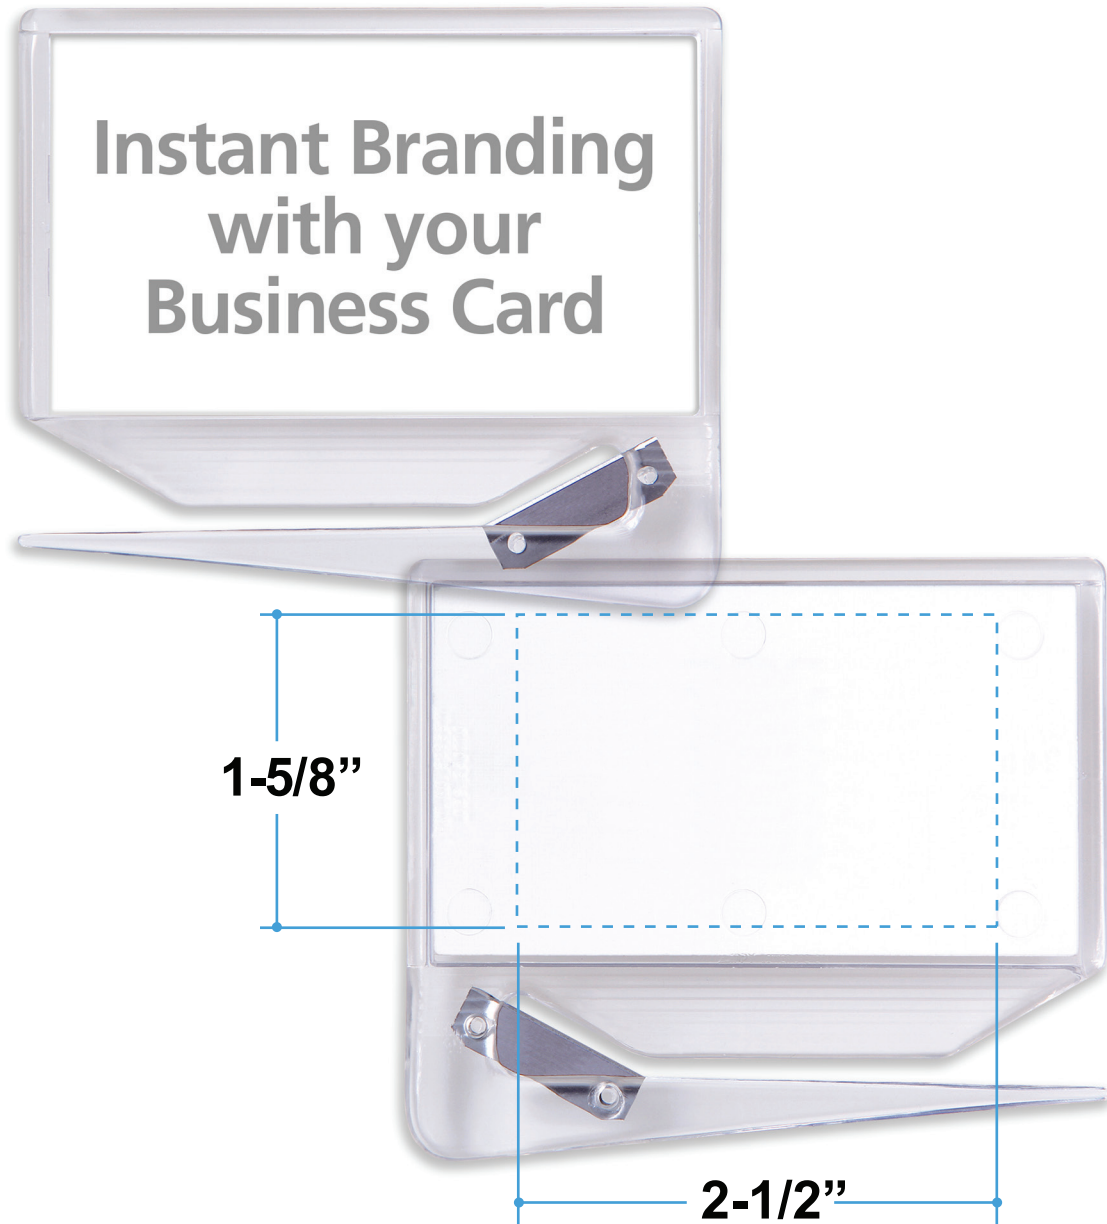

Proof/Layout form: QP2532
Business Card Zippy® Letter Opener

Item Color: Black

Proof/Layout form: QP2532
Business Card Zippy® Letter Opener

Item Color: Blue

Proof/Layout form: QP2532
Business Card Zippy® Letter Opener

Item Color: Clear

Proof/Layout form: QP2532
Business Card Zippy® Letter Opener

Item Color: Red

Proof/Layout form: QP2532
Business Card Zippy® Letter Opener

Item Color: Trans Blue

Proof/Layout form: QP2532
Business Card Zippy® Letter Opener

Item Color: Trans Red

Proof/Layout form: QP2532
Business Card Zippy® Letter Opener

Item Color: White