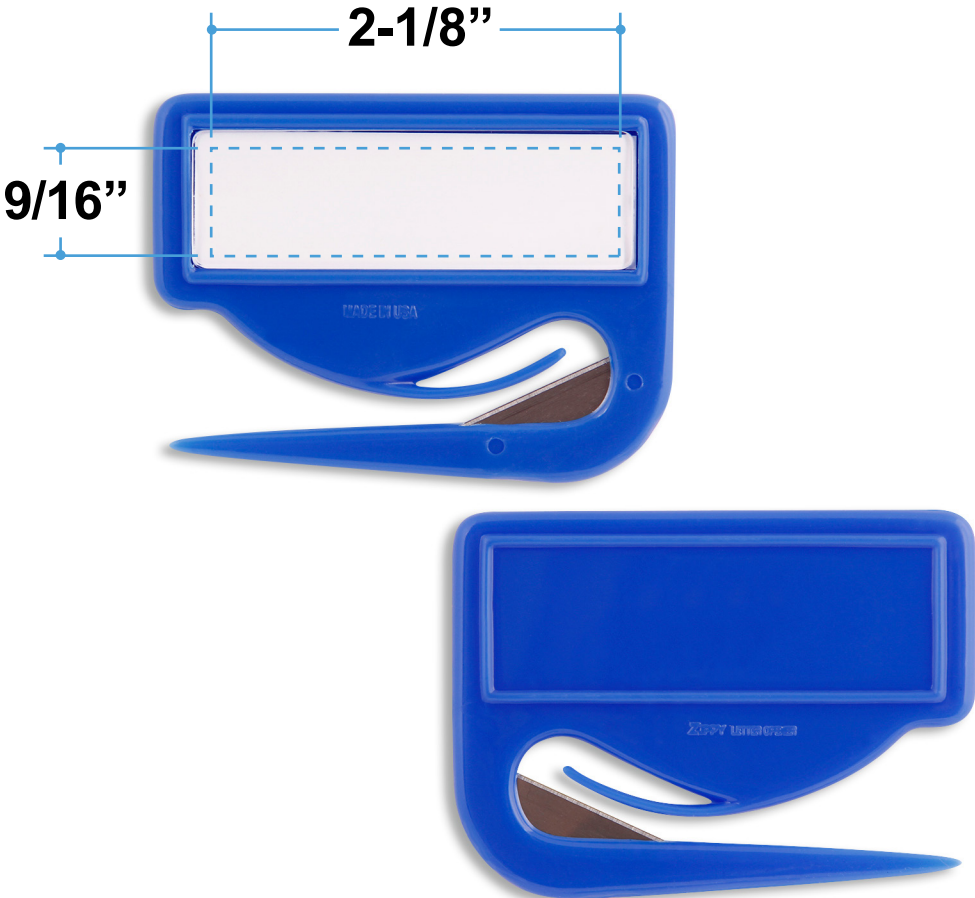

Proof/Layout form: QP101 Zippy® 101 Letter Opener

Item Color: Black

Proof/Layout form: QP101 Zippy® 101 Letter Opener with Magnet

Item Color: Black

Proof/Layout form: QP101 Zippy® 101 Letter Opener

Item Color: Blue

Proof/Layout form: QP101 Zippy® 101 Letter Opener with Magnet

Item Color: Blue

Proof/Layout form: QP101 Zippy® 101 Letter Opener

Item Color: White

**Proof/Layout form: QP101 Zippy® 101 Letter Opener
with Magnet**

Item Color: White

Proof/Layout form: QP101 Zippy® 101 Letter Opener

Item Color: Red

Proof/Layout form: QP101 Zippy® 101 Letter Opener with Magnet

Item Color: Red