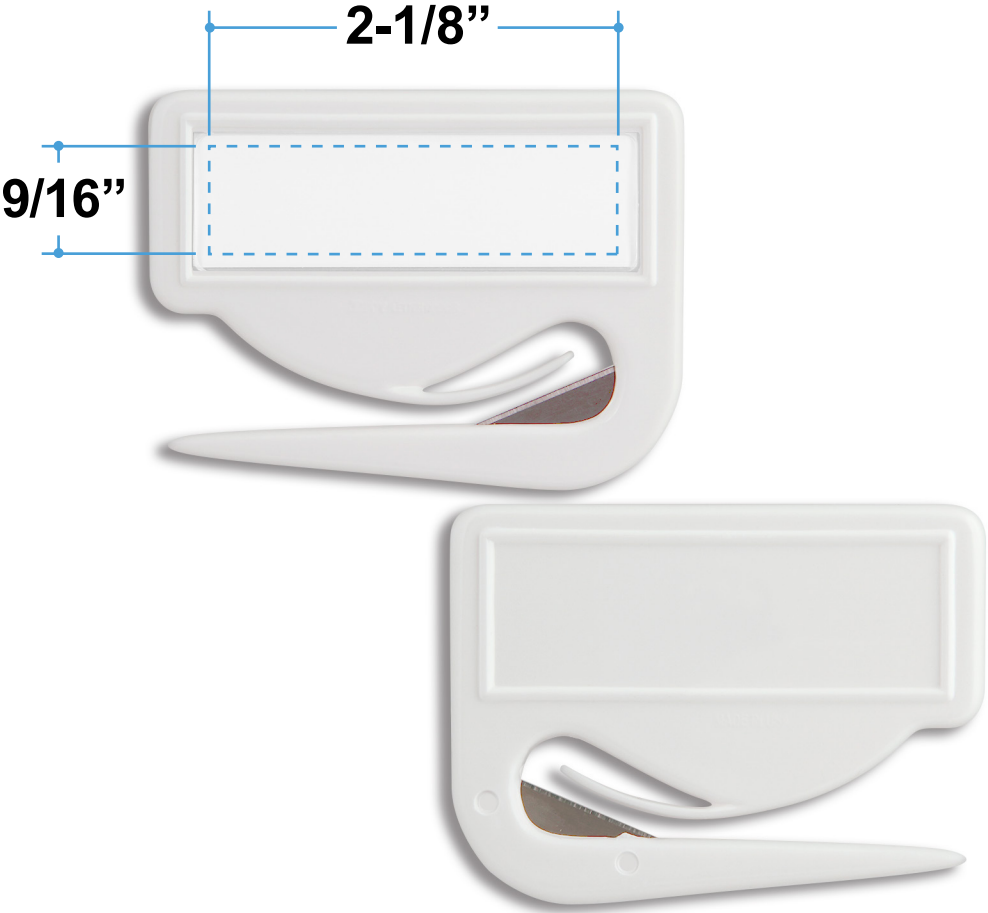

Proof/Layout form: QP101 Zippy® 101 Letter Opener

Item Color: Black

Proof/Layout form: QP101 Zippy® 101 Letter Opener with Magnet

Item Color: Black

Proof/Layout form: QP101 Zippy® 101 Letter Opener

Item Color: Blue

Proof/Layout form: QP101 Zippy® 101 Letter Opener with Magnet

Item Color: Blue

Proof/Layout form: QP101 Zippy® 101 Letter Opener

Item Color: White

**Proof/Layout form: QP101 Zippy® 101 Letter Opener
with Magnet**

Item Color: White

Proof/Layout form: QP101 Zippy® 101 Letter Opener

Item Color: Red

Proof/Layout form: QP101 Zippy® 101 Letter Opener with Magnet

Item Color: Red