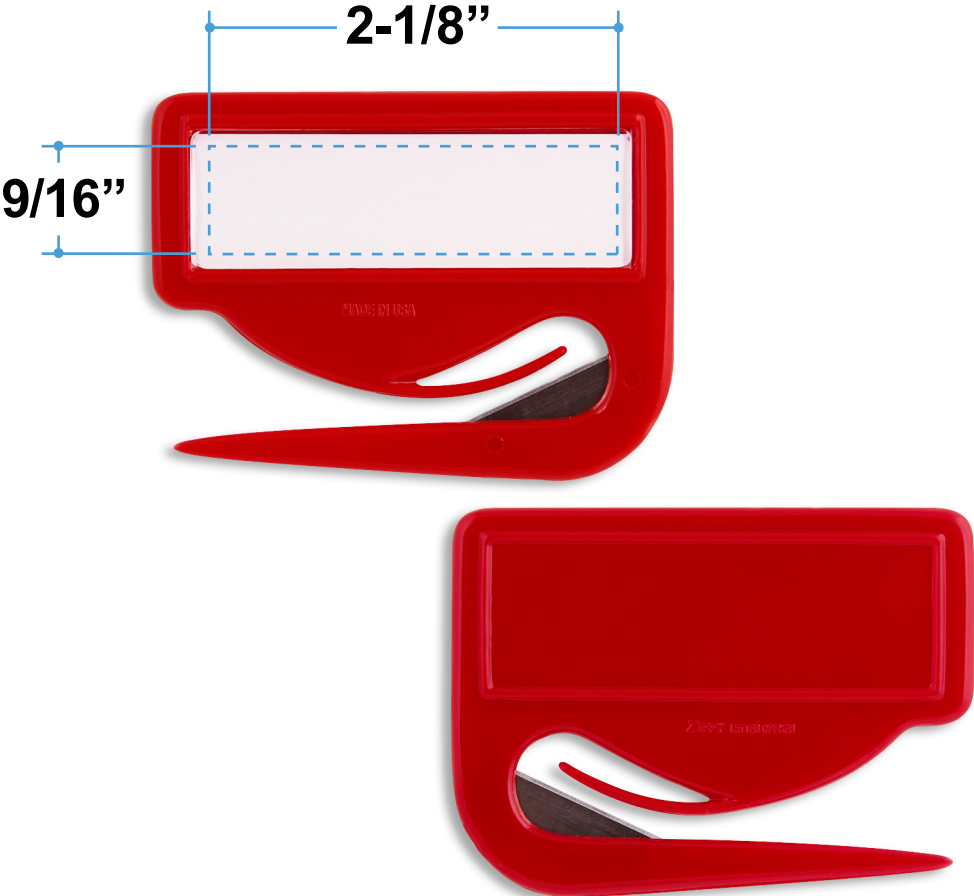

Proof/Layout form: QP101 Zippy® 101 Letter Opener

Item Color: Black

Proof/Layout form: QP101 Zippy® 101 Letter Opener with Magnet

Item Color: Black

Proof/Layout form: QP101 Zippy® 101 Letter Opener

Item Color: Blue

Proof/Layout form: QP101 Zippy® 101 Letter Opener with Magnet

Item Color: Blue

Proof/Layout form: QP101 Zippy® 101 Letter Opener

Item Color: White

**Proof/Layout form: QP101 Zippy® 101 Letter Opener
with Magnet**

Item Color: White

Proof/Layout form: QP101 Zippy® 101 Letter Opener

Item Color: Red

Proof/Layout form: QP101 Zippy® 101 Letter Opener with Magnet

Item Color: Red