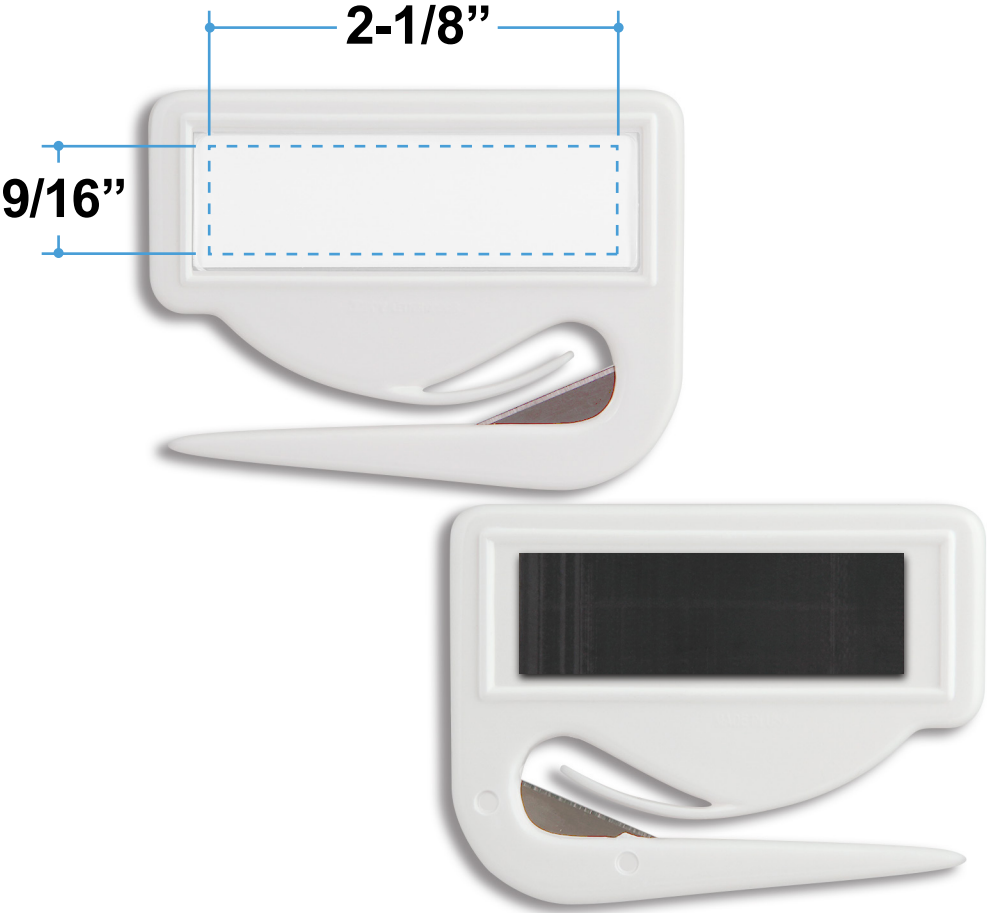

Proof/Layout form: QP101 Zippy® 101 Letter Opener

Item Color: Black

Proof/Layout form: QP101 Zippy® 101 Letter Opener with Magnet

Item Color: Black

Proof/Layout form: QP101 Zippy® 101 Letter Opener

Item Color: Blue

Proof/Layout form: QP101 Zippy® 101 Letter Opener with Magnet

Item Color: Blue

Proof/Layout form: QP101 Zippy® 101 Letter Opener

Item Color: White

**Proof/Layout form: QP101 Zippy® 101 Letter Opener
with Magnet**

Item Color: White

Proof/Layout form: QP101 Zippy® 101 Letter Opener

Item Color: Red

Proof/Layout form: QP101 Zippy® 101 Letter Opener with Magnet

Item Color: Red