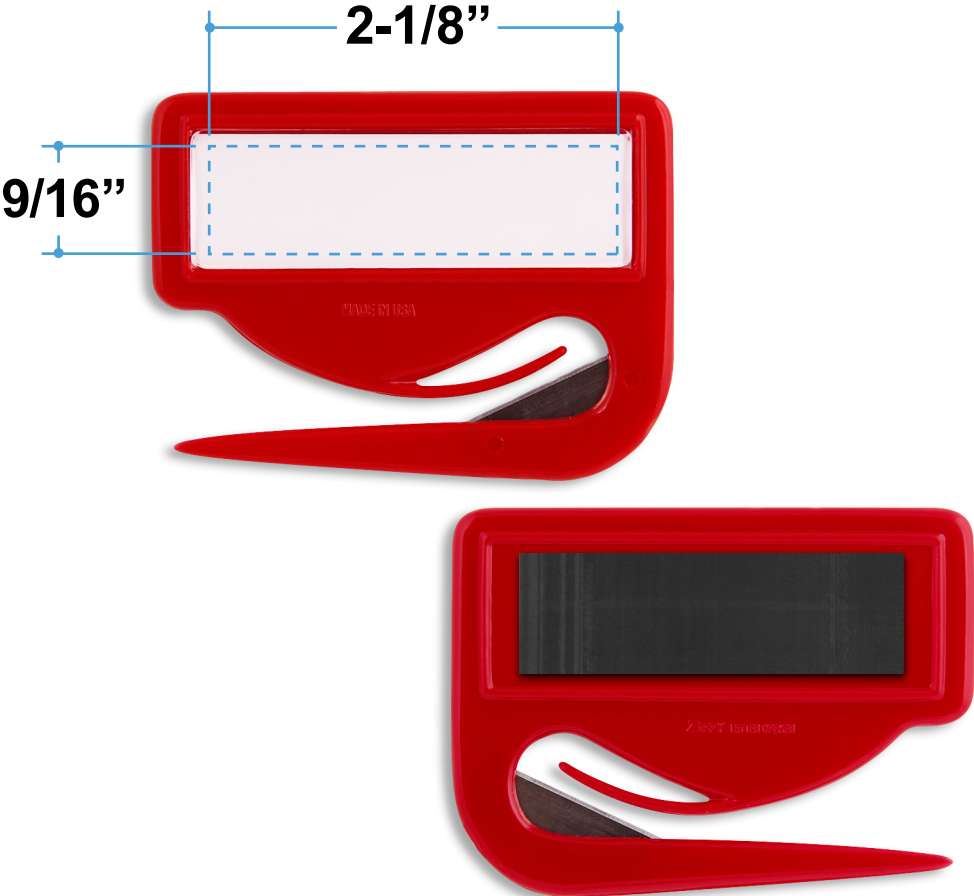

Proof/Layout form: QP101 Zippy® 101 Letter Opener

Item Color: Black

Proof/Layout form: QP101 Zippy® 101 Letter Opener with Magnet

Item Color: Black

Proof/Layout form: QP101 Zippy® 101 Letter Opener

Item Color: Blue

Proof/Layout form: QP101 Zippy® 101 Letter Opener with Magnet

Item Color: Blue

Proof/Layout form: QP101 Zippy® 101 Letter Opener

Item Color: White

**Proof/Layout form: QP101 Zippy® 101 Letter Opener
with Magnet**

Item Color: White

Proof/Layout form: QP101 Zippy® 101 Letter Opener

Item Color: Red

Proof/Layout form: QP101 Zippy® 101 Letter Opener with Magnet

Item Color: Red