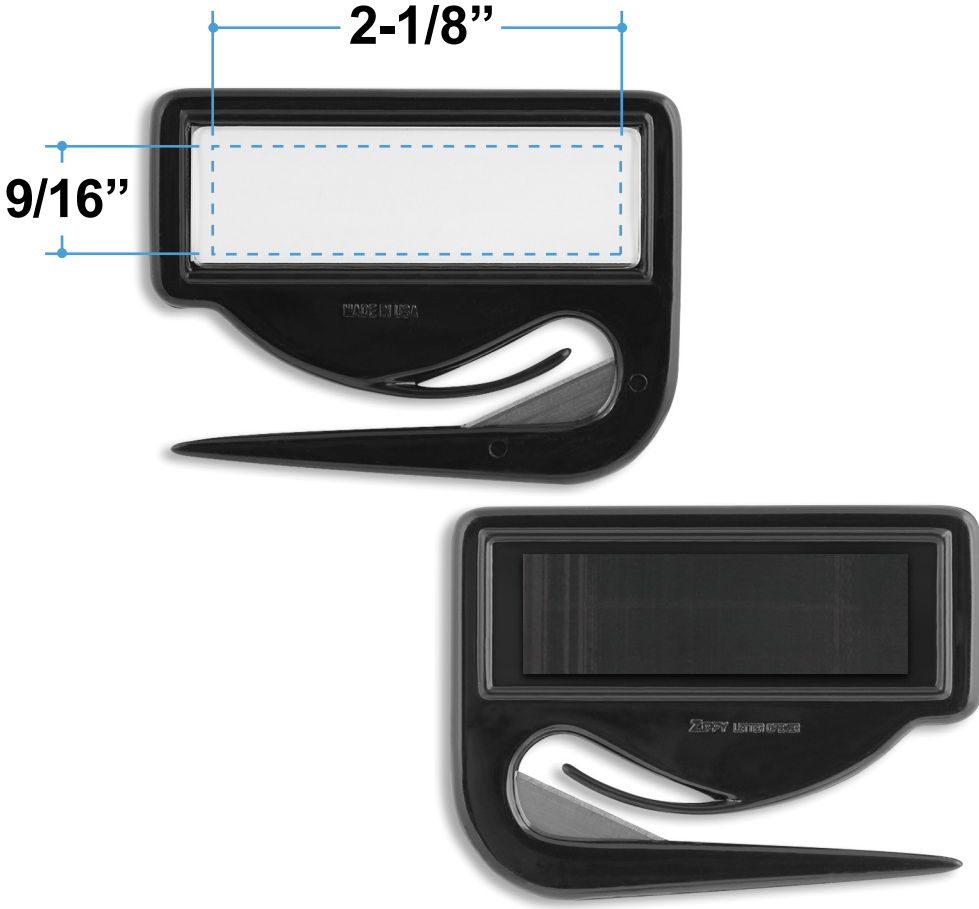

Proof/Layout form: QP101 Zippy® 101 Letter Opener

Item Color: Black

Proof/Layout form: QP101 Zippy® 101 Letter Opener with Magnet

Item Color: Black

Proof/Layout form: QP101 Zippy® 101 Letter Opener

Item Color: Blue

Proof/Layout form: QP101 Zippy® 101 Letter Opener with Magnet

Item Color: Blue

Proof/Layout form: QP101 Zippy® 101 Letter Opener

Item Color: White

**Proof/Layout form: QP101 Zippy® 101 Letter Opener
with Magnet**

Item Color: White

Proof/Layout form: QP101 Zippy® 101 Letter Opener

Item Color: Red

Proof/Layout form: QP101 Zippy® 101 Letter Opener with Magnet

Item Color: Red