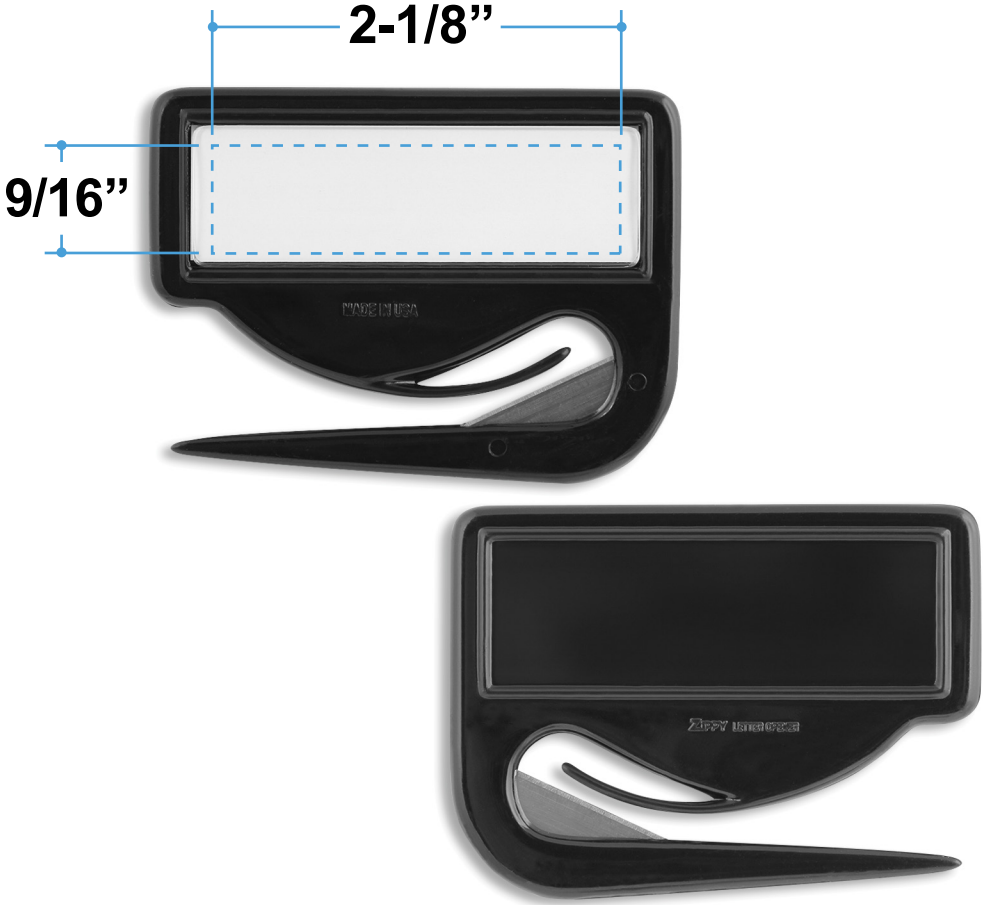

Proof/Layout form: QP101 Zippy® 101 Letter Opener

Item Color: Black

Proof/Layout form: QP101 Zippy® 101 Letter Opener with Magnet

Item Color: Black

Proof/Layout form: QP101 Zippy® 101 Letter Opener

Item Color: Blue

Proof/Layout form: QP101 Zippy® 101 Letter Opener with Magnet

Item Color: Blue

Proof/Layout form: QP101 Zippy® 101 Letter Opener

Item Color: White

**Proof/Layout form: QP101 Zippy® 101 Letter Opener
with Magnet**

Item Color: White

Proof/Layout form: QP101 Zippy® 101 Letter Opener

Item Color: Red

Proof/Layout form: QP101 Zippy® 101 Letter Opener with Magnet

Item Color: Red