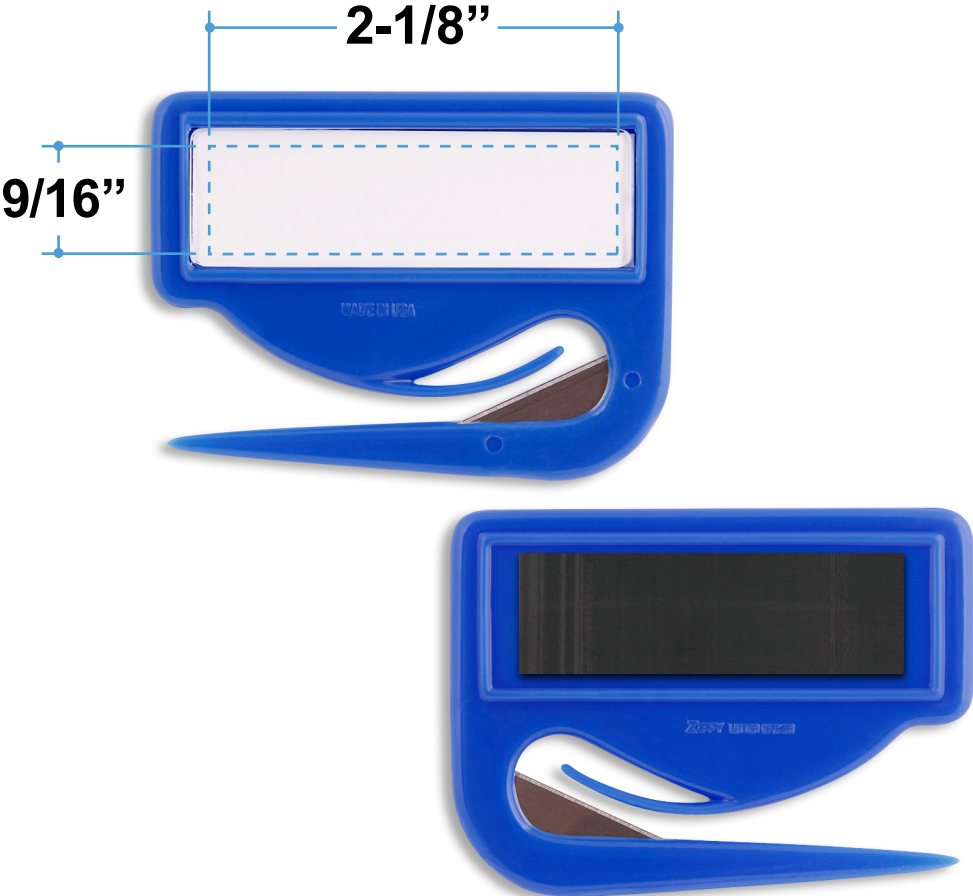

Proof/Layout form: QP101 Zippy® 101 Letter Opener

Item Color: Black

Proof/Layout form: QP101 Zippy® 101 Letter Opener with Magnet

Item Color: Black

Proof/Layout form: QP101 Zippy® 101 Letter Opener

Item Color: Blue

Proof/Layout form: QP101 Zippy® 101 Letter Opener with Magnet

Item Color: Blue

Proof/Layout form: QP101 Zippy® 101 Letter Opener

Item Color: White

**Proof/Layout form: QP101 Zippy® 101 Letter Opener
with Magnet**

Item Color: White

Proof/Layout form: QP101 Zippy® 101 Letter Opener

Item Color: Red

Proof/Layout form: QP101 Zippy® 101 Letter Opener with Magnet

Item Color: Red