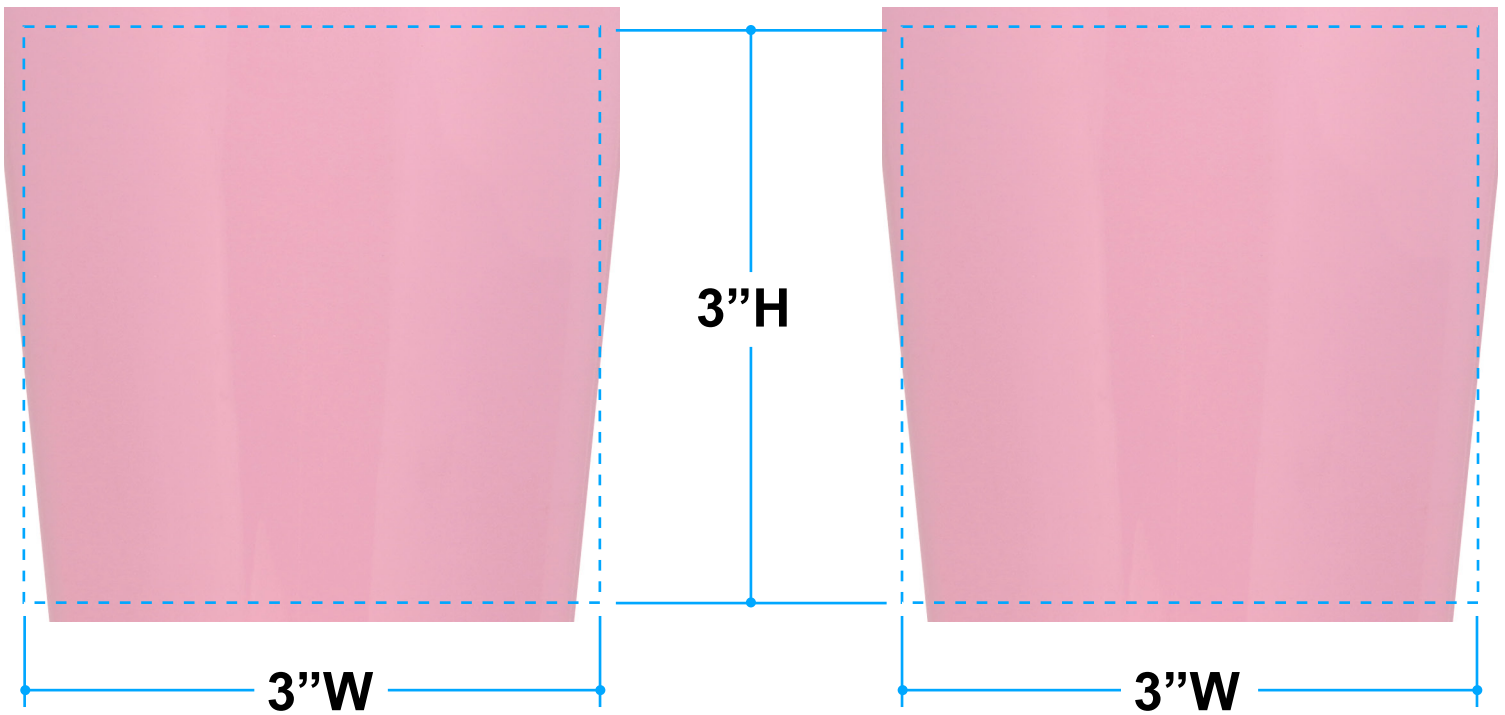

Proof/Layout form: QP50755
Infinity Tumbler - 16 oz.

**Shown at 25%
of actual size**

Left Hand Side

Right Hand Side

Item Color: Pink with Black Lid