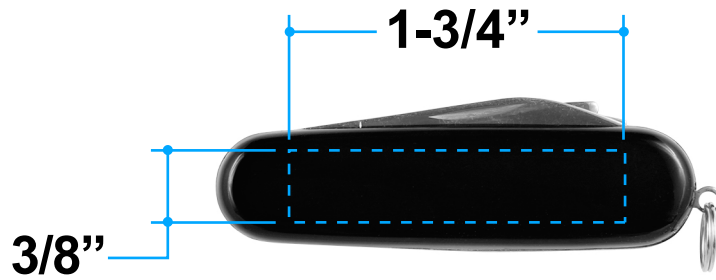

Proof/Layout form: QP51301
Golf Knife

Item Color: Maroon

Proof/Layout form: QP51301
Golf Knife

Item Color: Black