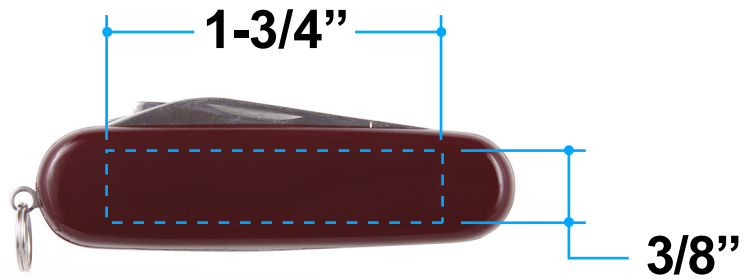

Proof/Layout form: QP51301
Golf Knife

Item Color: Maroon

Proof/Layout form: QP51301
Golf Knife

Item Color: Black