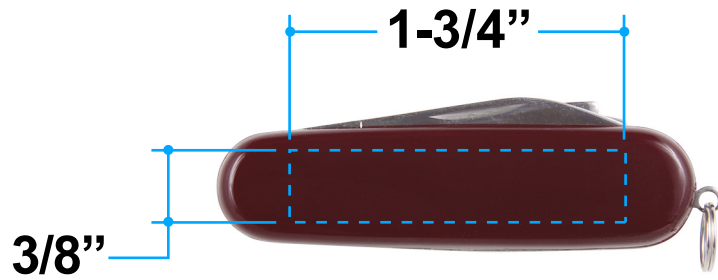

Proof/Layout form: QP51301
Golf Knife

Item Color: Maroon

Proof/Layout form: QP51301
Golf Knife

Item Color: Black