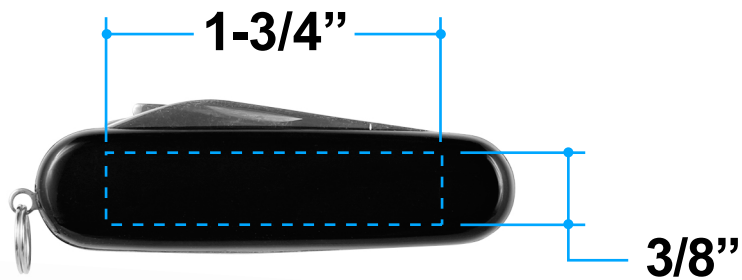

Proof/Layout form: QP51301
Golf Knife

Item Color: Maroon

Proof/Layout form: QP51301
Golf Knife

Item Color: Black