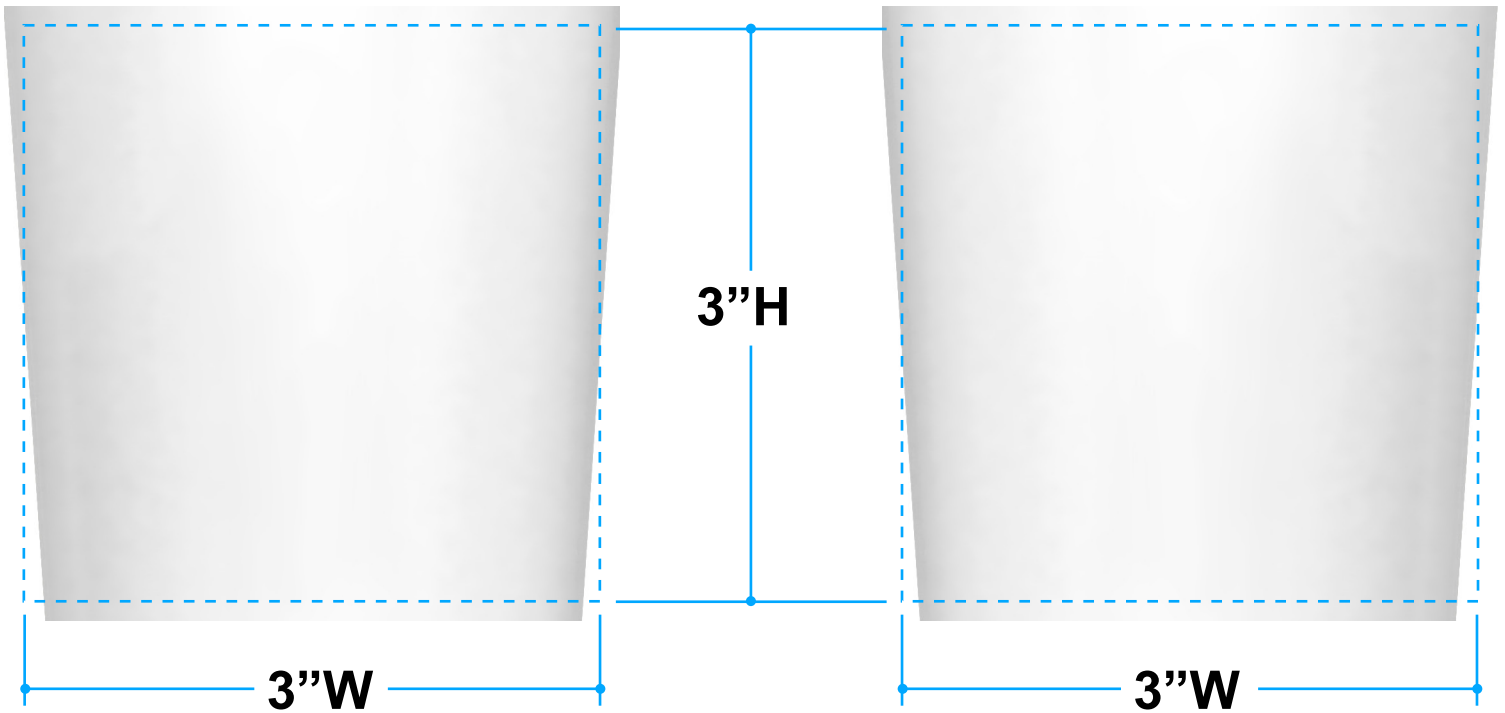

Proof/Layout form: QP51546

On the Go Gup - 16 oz.

Shown at 25%
of actual size

Left Hand Side

Right Hand Side

Item Color: Blue

Proof/Layout form: QP51546
On the Go Gup - 16 oz.

**Shown at 25%
of actual size**

Left Hand Side

Right Hand Side

Item Color: Green

Proof/Layout form: QP51546

On the Go Gup - 16 oz.

Shown at 25%
of actual size

Left Hand Side

Right Hand Side

Item Color: Red

Proof/Layout form: QP51546
On the Go Gup - 16 oz.

**Shown at 25%
of actual size**

Left Hand Side

Right Hand Side

Item Color: White