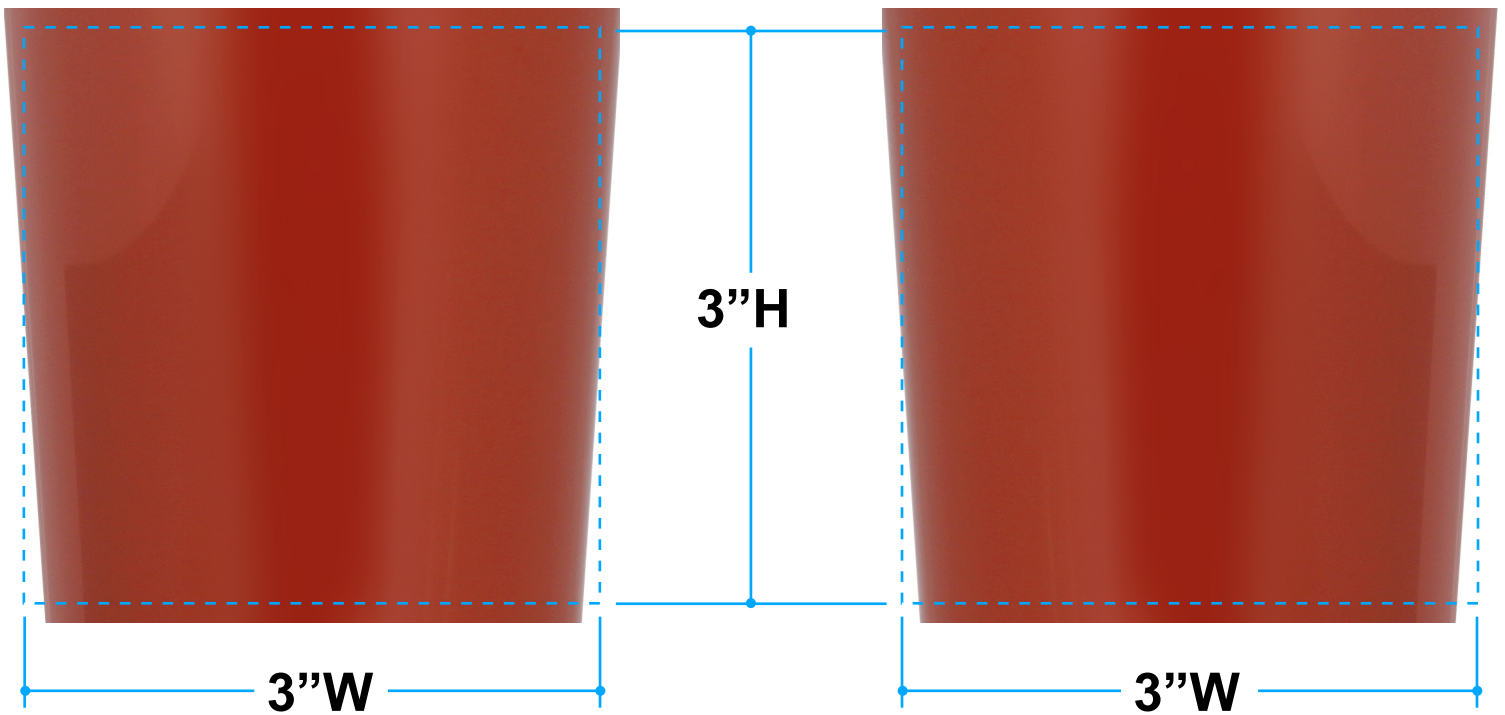

Proof/Layout form: QP51546

On the Go Gup - 16 oz.

Shown at 25%
of actual size

Left Hand Side

Right Hand Side

Item Color: Blue

Proof/Layout form: QP51546
On the Go Gup - 16 oz.

**Shown at 25%
of actual size**

Left Hand Side

Right Hand Side

Item Color: Green

Proof/Layout form: QP51546

On the Go Gup - 16 oz.

Shown at 25%
of actual size

Left Hand Side

Right Hand Side

Item Color: Red

Proof/Layout form: QP51546
On the Go Gup - 16 oz.

**Shown at 25%
of actual size**

Left Hand Side

Right Hand Side

Item Color: White