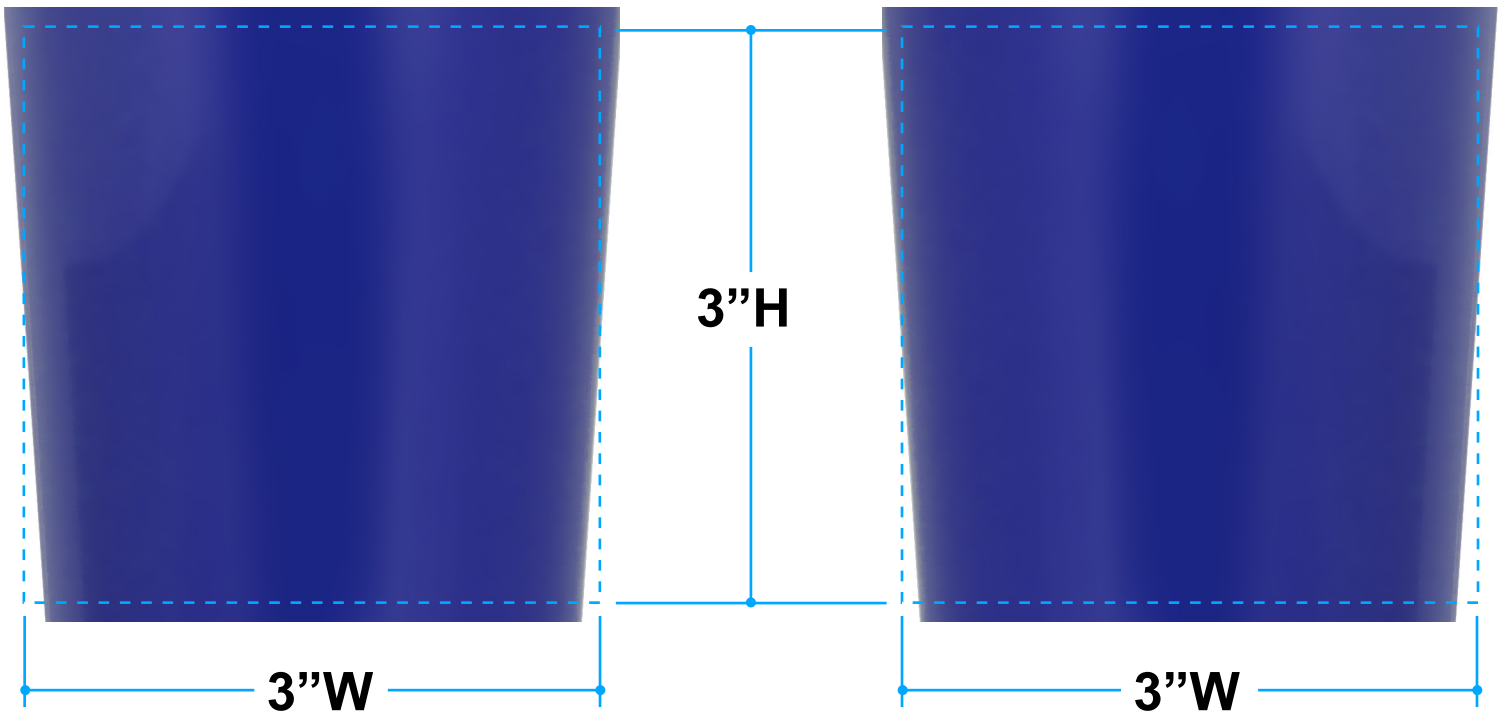

Proof/Layout form: QP51546

On the Go Gup - 16 oz.

Shown at 25%
of actual size

Left Hand Side

Right Hand Side

Item Color: Blue

Proof/Layout form: QP51546
On the Go Gup - 16 oz.

**Shown at 25%
of actual size**

Left Hand Side

Right Hand Side

Item Color: Green

Proof/Layout form: QP51546

On the Go Gup - 16 oz.

Shown at 25%
of actual size

Left Hand Side

Right Hand Side

Item Color: Red

Proof/Layout form: QP51546
On the Go Gup - 16 oz.

**Shown at 25%
of actual size**

Left Hand Side

Right Hand Side

Item Color: White