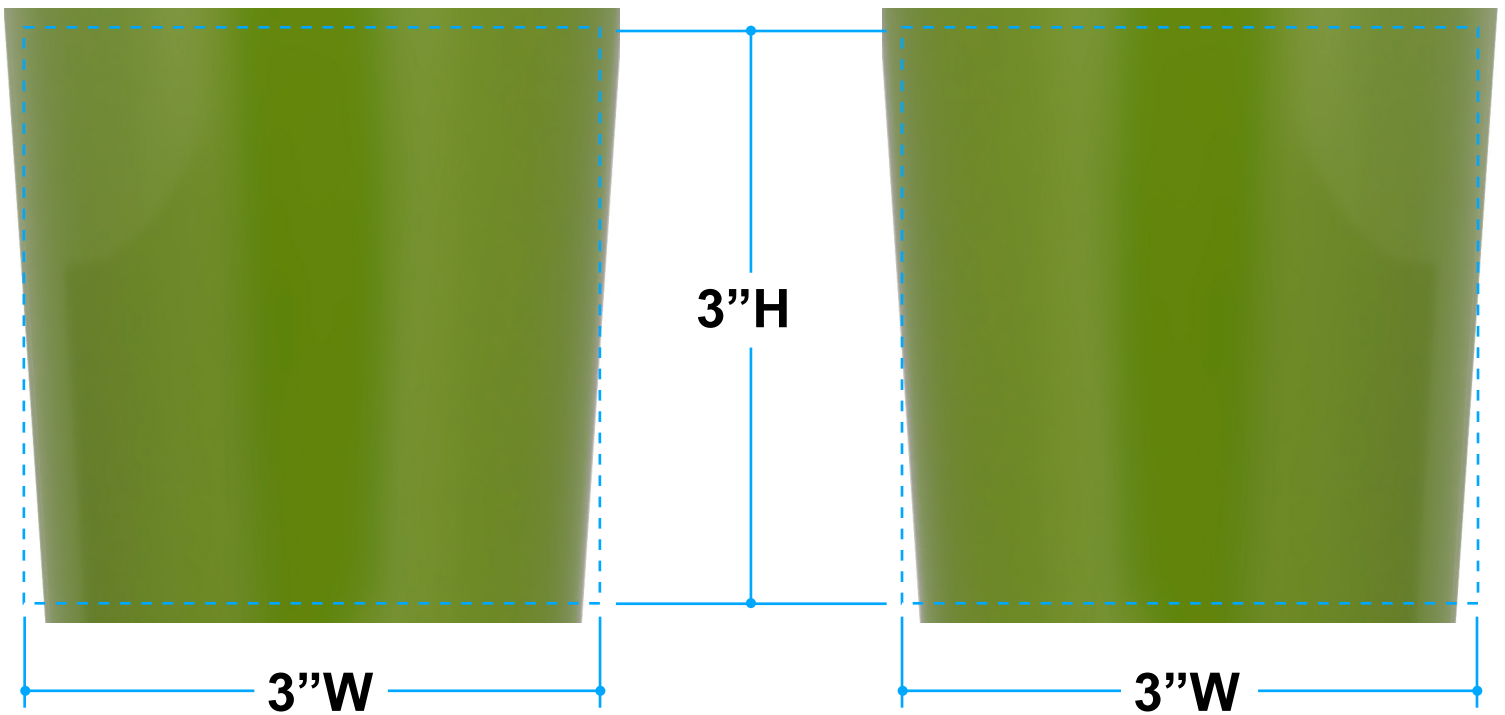

Proof/Layout form: QP51546

On the Go Gup - 16 oz.

Shown at 25%
of actual size

Left Hand Side

Right Hand Side

Item Color: Blue

Proof/Layout form: QP51546
On the Go Gup - 16 oz.

**Shown at 25%
of actual size**

Left Hand Side

Right Hand Side

Item Color: Green

Proof/Layout form: QP51546

On the Go Gup - 16 oz.

Shown at 25%
of actual size

Left Hand Side

Right Hand Side

Item Color: Red

Proof/Layout form: QP51546
On the Go Gup - 16 oz.

**Shown at 25%
of actual size**

Left Hand Side

Right Hand Side

Item Color: White