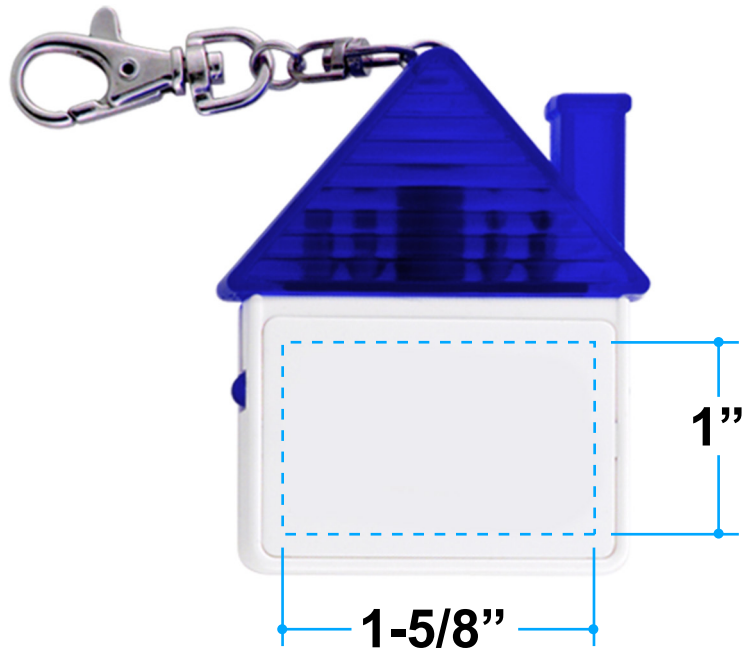

Proof/Layout form: QP53869
House Tool Kit

Item Color: Trans Blue White

Proof/Layout form: QP53869
House Tool Kit

Item Color: Trans Green White

Proof/Layout form: QP53869
House Tool Kit

Item Color: Trans Red White