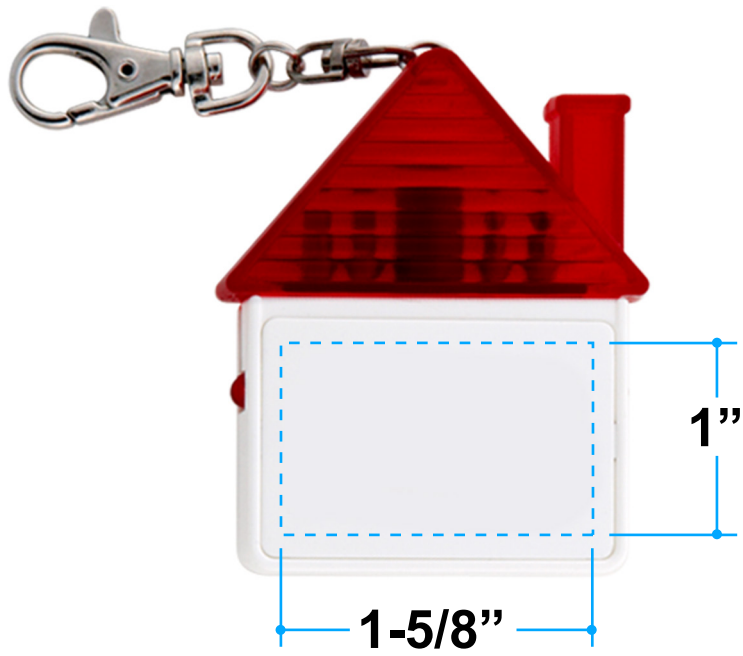

Proof/Layout form: QP53869
House Tool Kit

Item Color: Trans Blue White

Proof/Layout form: QP53869
House Tool Kit

Item Color: Trans Green White

Proof/Layout form: QP53869
House Tool Kit

Item Color: Trans Red White