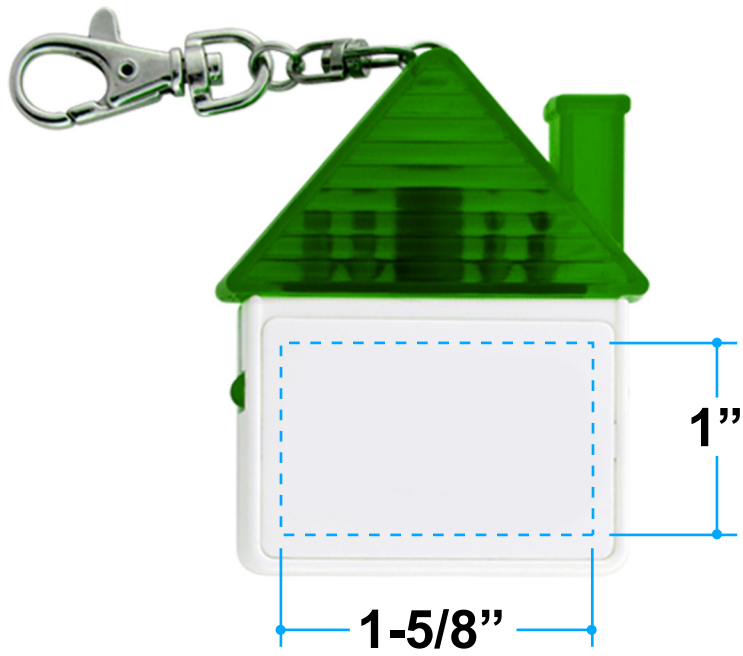

Proof/Layout form: QP53869
House Tool Kit

Item Color: Trans Blue White

Proof/Layout form: QP53869
House Tool Kit

Item Color: Trans Green White

Proof/Layout form: QP53869
House Tool Kit

Item Color: Trans Red White