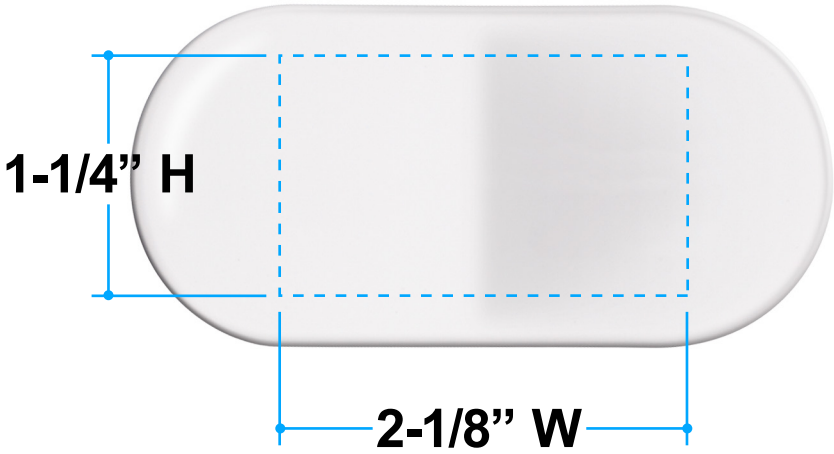

Proof/Layout form: QP55900
Eazy Mag Magnet

Item Color: White