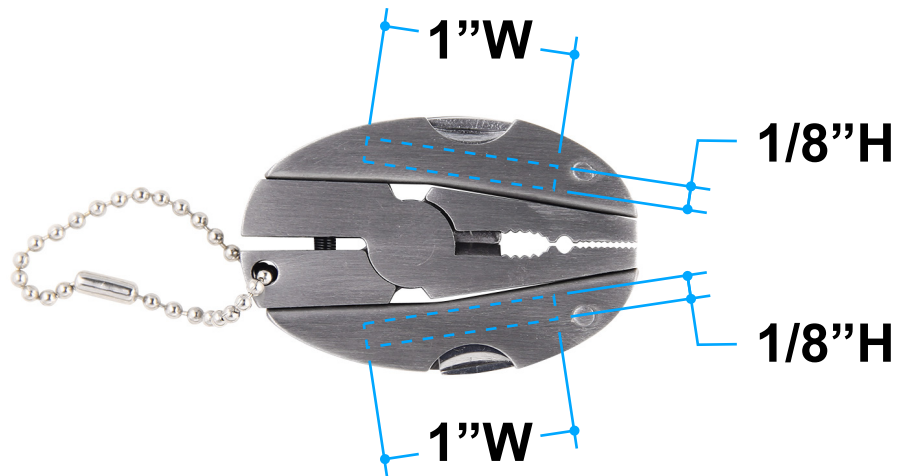

**Proof/Layout form: QP59011**  
**Multi-Tool with Pouch**

**Item Color:** Stainless Steel