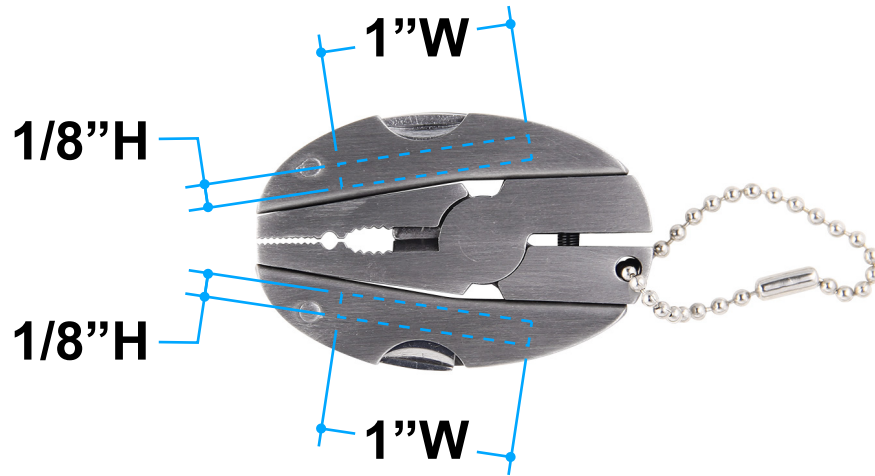

**Proof/Layout form: QP59011**  
**Multi-Tool with Pouch**

**Item Color:** Stainless Steel