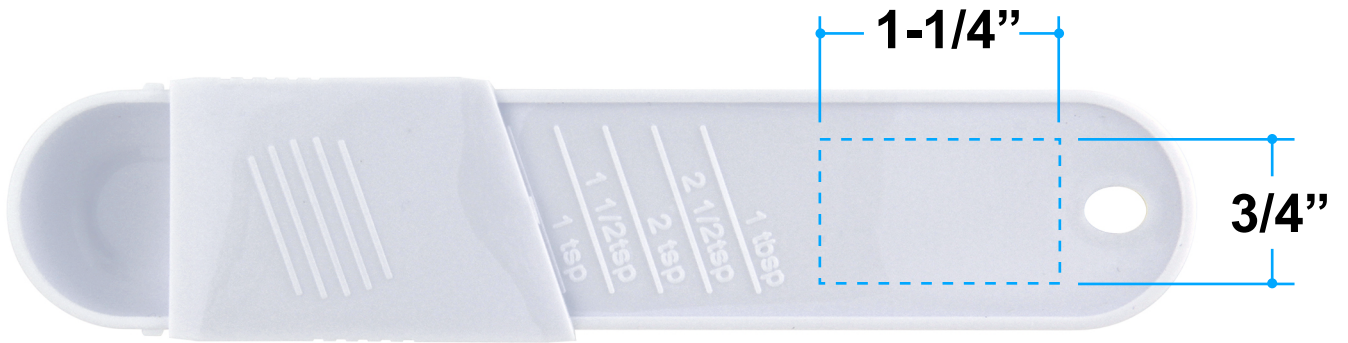

Proof/Layout form: QP87238
Adjustable Measuring Spoon

Item Color: White