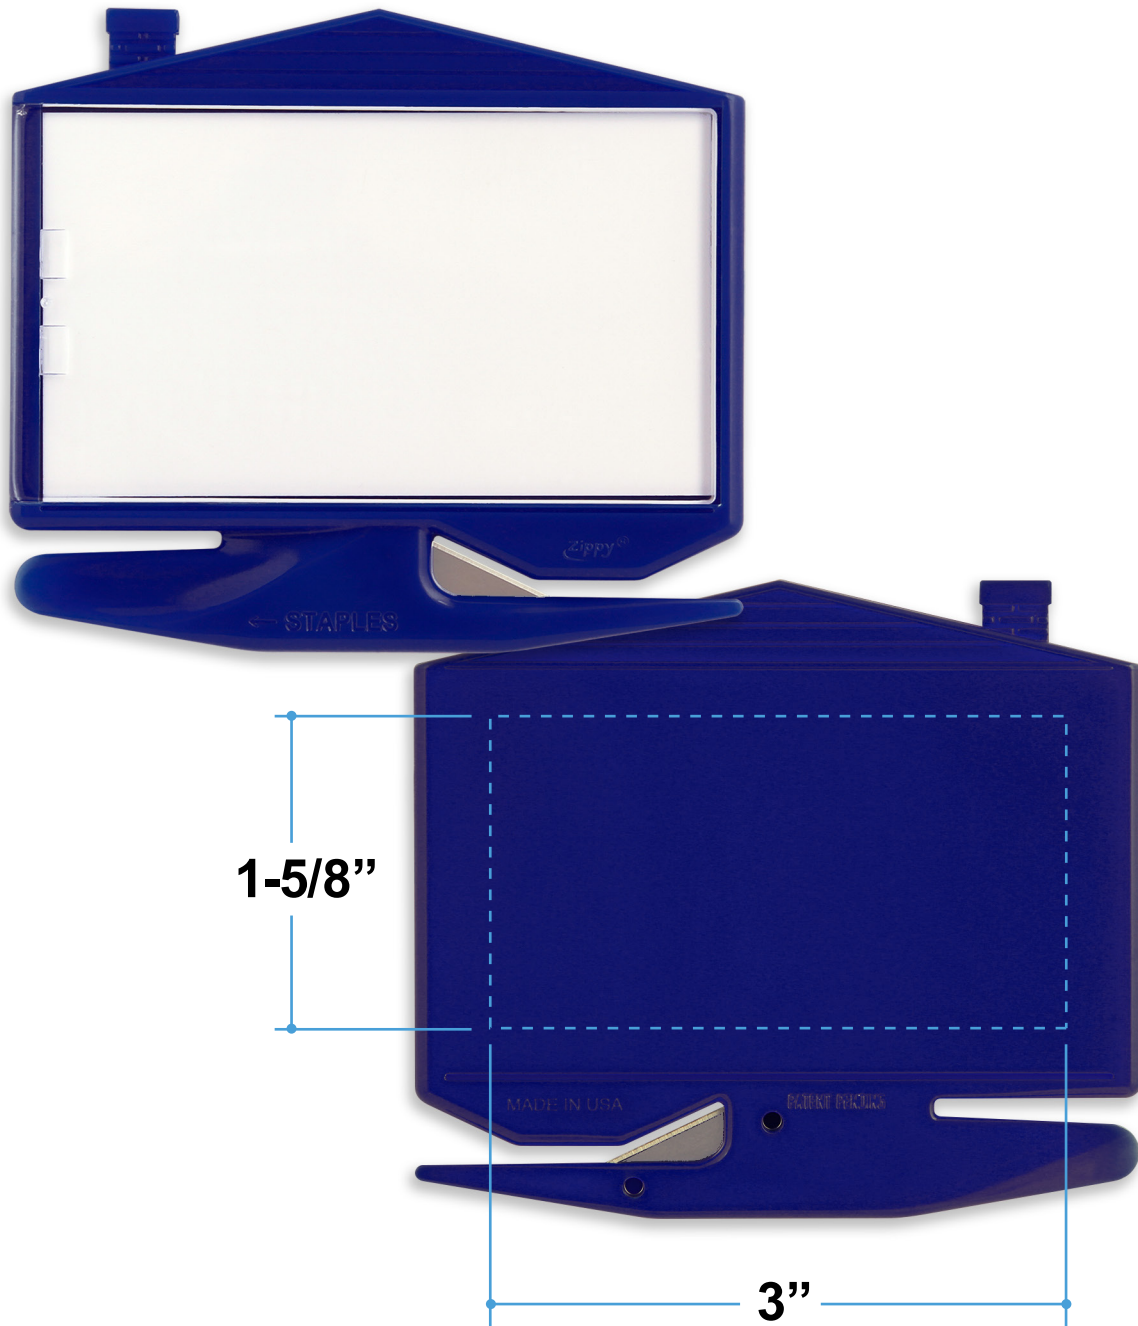

**Proof/Layout form: QP2852**

House Business Card Zippy® Letter Opener with Staple Remover

Item Color: Black

# Proof/Layout form: QP2852

## House Business Card Zippy® Letter Opener with Staple Remover

Item Color: Blue