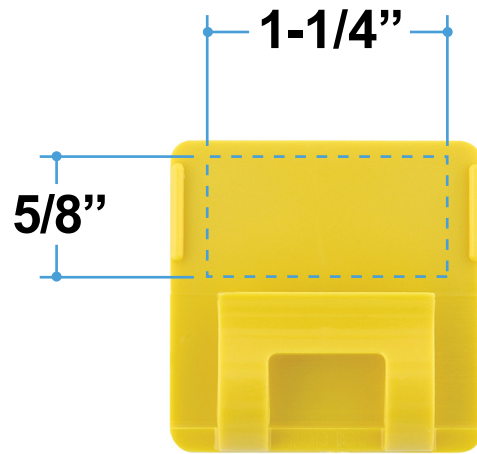

Proof/Layout form: QP130
Hard Hat Clip Adhesive Mounted

Item Color: Yellow

Proof/Layout form: QP130
Hard Hat Clip Adhesive Mounted

Item Color: White