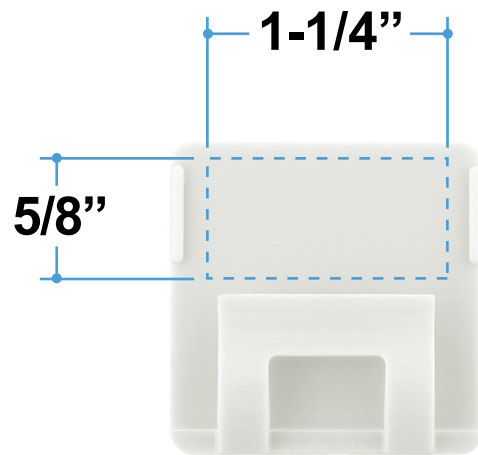

Proof/Layout form: QP130
Hard Hat Clip Adhesive Mounted

Item Color: Yellow

Proof/Layout form: QP130
Hard Hat Clip Adhesive Mounted

Item Color: White