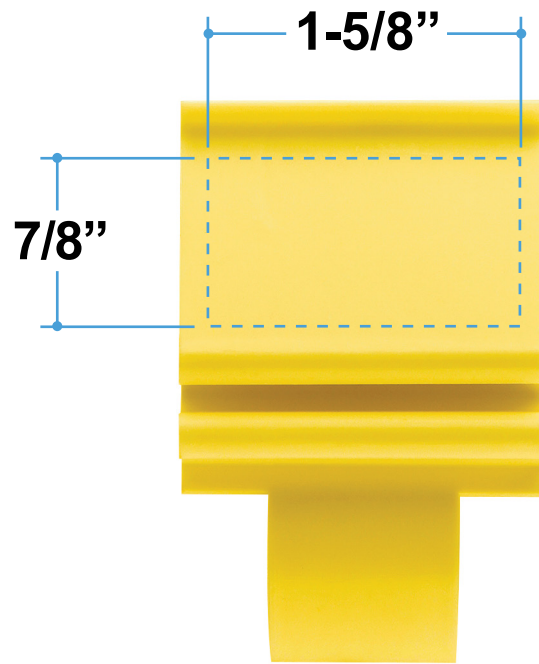

Proof/Layout form: QP13099
Hard Hat Clip Slot Mounted

Item Color: White

Proof/Layout form: QP13099
Hard Hat Clip Slot Mounted

Item Color: Yellow