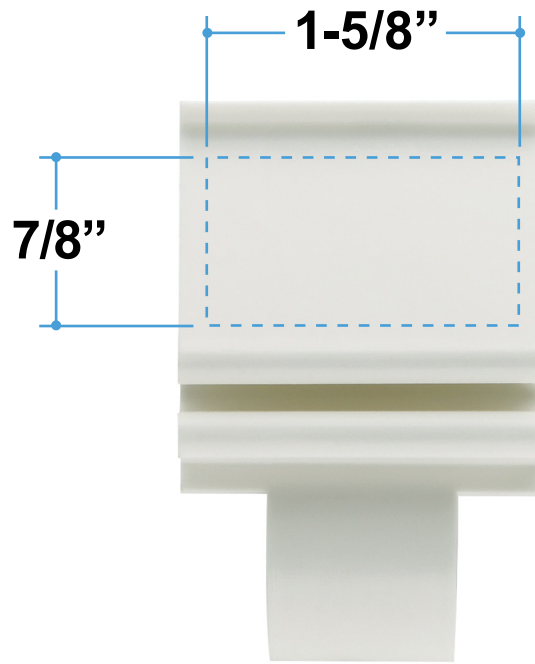

Proof/Layout form: QP13099
Hard Hat Clip Slot Mounted

Item Color: White

Proof/Layout form: QP13099
Hard Hat Clip Slot Mounted

Item Color: Yellow