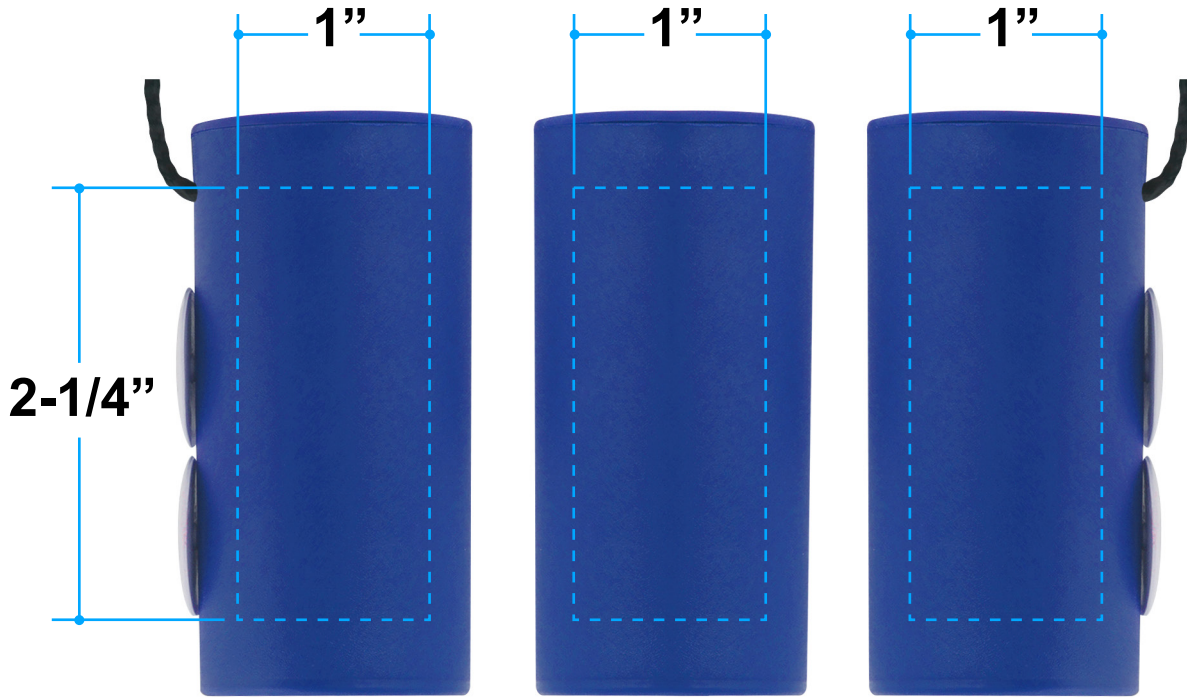

Item Color: Black w/Red Tee

Proof/Layout form: QP186T Tee Jiggler

Item Color: Black w/White Tee

Proof/Layout form: QP186T Tee Jiggler

Item Color: Blue w/Blue Tee

Proof/Layout form: QP186T Tee Jiggler

Item Color: Blue w/Green Tee

Proof/Layout form: QP186T Tee Jiggler

Item Color: Blue w/Natural Tee

Proof/Layout form: QP186T Tee Jiggler

Item Color: Blue w/Red Tee

Proof/Layout form: QP186T Tee Jiggler

Item Color: Blue w/White Tee

Proof/Layout form: QP186T Tee Jiggler