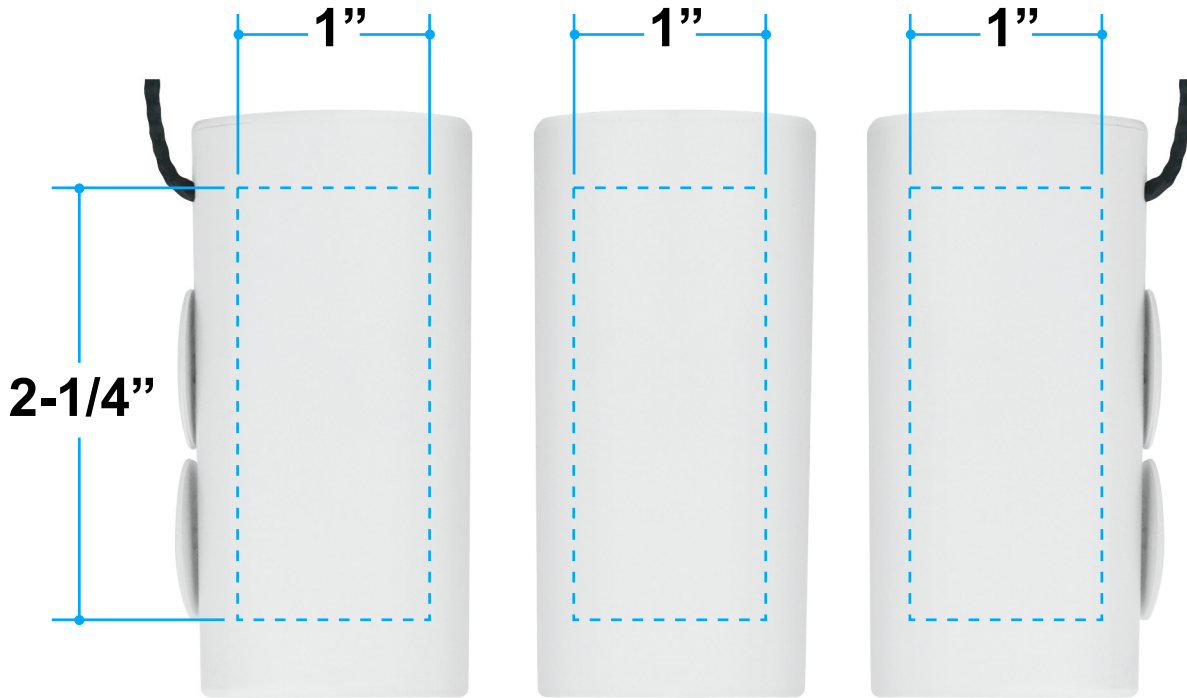

Proof/Layout form: QP186T Tee Jiggler

Item Color: Green w/White Tee

Proof/Layout form: QP186T Tee Jiggler

Item Color: White w/Blue Tee

Proof/Layout form: QP186T Tee Jiggler

Item Color: White w/Green Tee

Proof/Layout form: QP186T Tee Jiggler