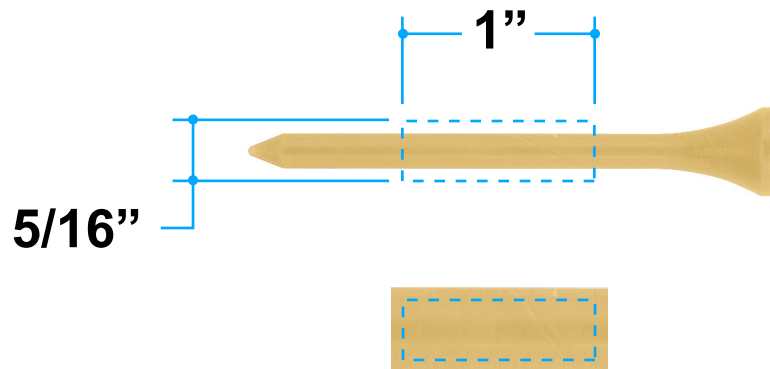

Proof/Layout form: QP186T Tee Jiggler

Item Color: Black w/Blue Tee

Proof/Layout form: QP186T Tee Jiggler

Item Color: Black w/Green Tee

Proof/Layout form: QP186T Tee Jiggler

Item Color: Black w/Natural Tee

Proof/Layout form: QP186T Tee Jiggler

Item Color: Black w/Red Tee

Proof/Layout form: QP186T Tee Jiggler

Item Color: Black w/White Tee

Proof/Layout form: QP186T Tee Jiggler

Item Color: Blue w/Blue Tee

Proof/Layout form: QP186T Tee Jiggler

Item Color: Blue w/Green Tee