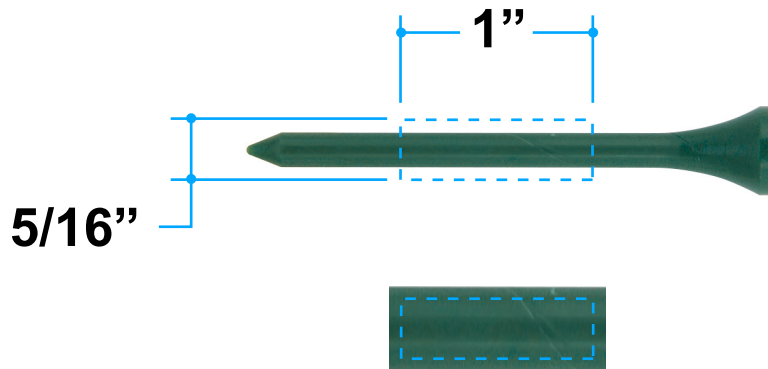

Item Color: Black w/Red Tee

Proof/Layout form: QP186T Tee Jiggler

Item Color: Black w/White Tee

Proof/Layout form: QP186T Tee Jiggler

Item Color: Blue w/Blue Tee

Proof/Layout form: QP186T Tee Jiggler

Item Color: Blue w/Green Tee