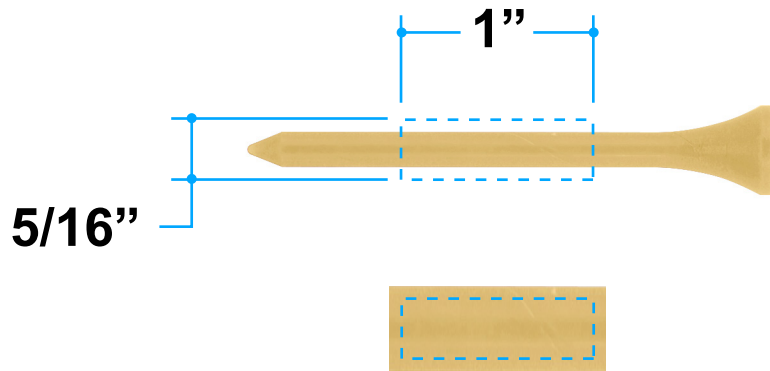

Proof/Layout form: QP186T Tee Jiggler

Item Color: Green w/Natural Tee