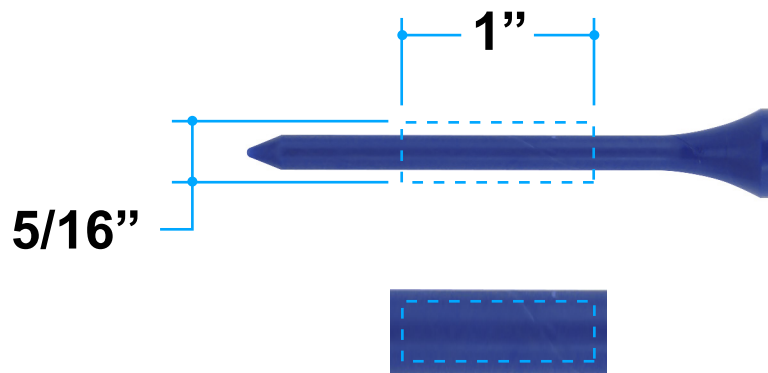

Proof/Layout form: QP186T Tee Jiggler

Item Color: Black w/Blue Tee

Proof/Layout form: QP186T Tee Jiggler

Item Color: Black w/Green Tee

Proof/Layout form: QP186T Tee Jiggler

Item Color: Black w/Natural Tee

Proof/Layout form: QP186T Tee Jiggler

Item Color: Black w/Red Tee

Proof/Layout form: QP186T Tee Jiggler

Item Color: Black w/White Tee

Proof/Layout form: QP186T Tee Jiggler

Item Color: Blue w/Blue Tee

Proof/Layout form: QP186T Tee Jiggler

Item Color: Blue w/Green Tee