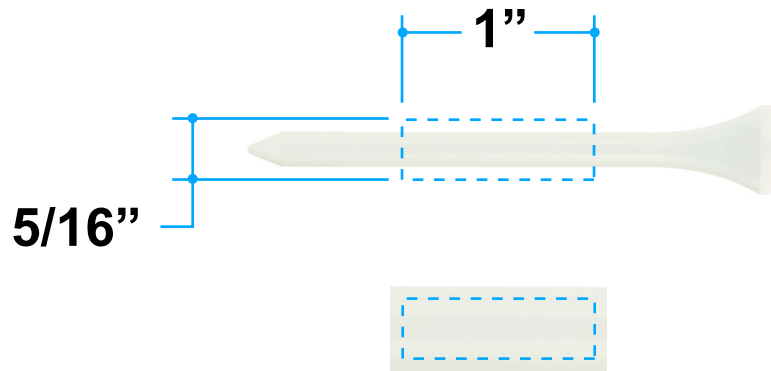

Proof/Layout form: QP186T Tee Jiggler

Item Color: Blue w/Natural Tee

Proof/Layout form: QP186T Tee Jiggler

Item Color: Blue w/Red Tee

Proof/Layout form: QP186T Tee Jiggler

Item Color: Blue w/White Tee

Proof/Layout form: QP186T Tee Jiggler