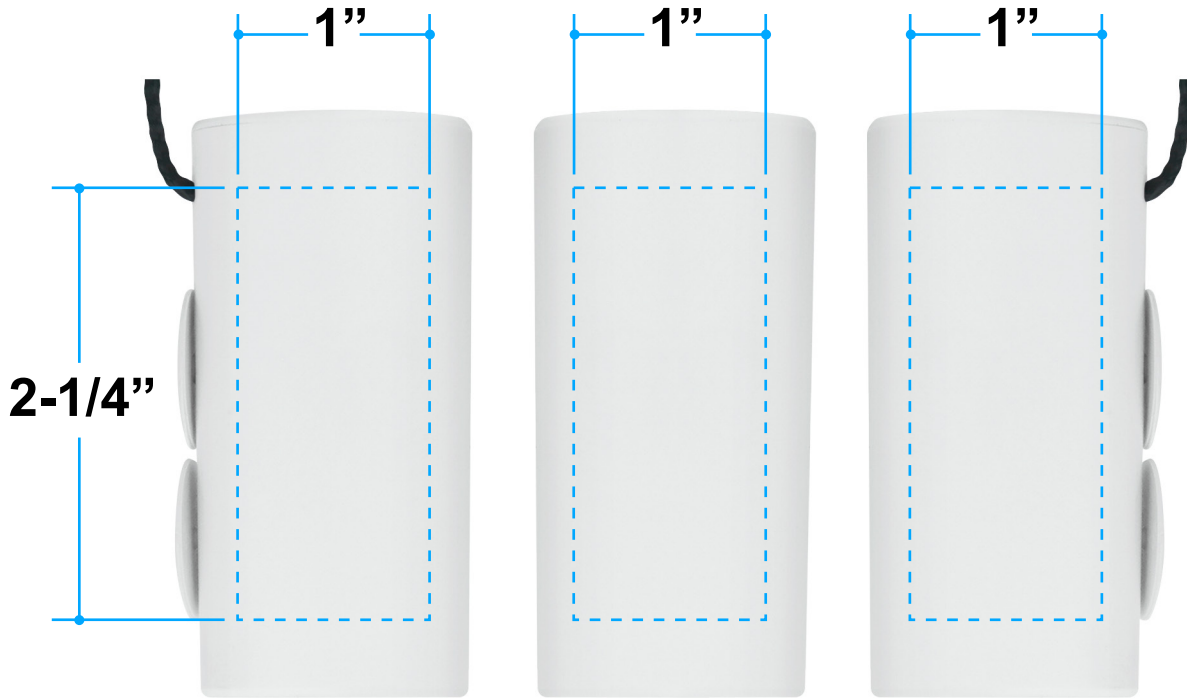

Proof/Layout form: QP186T Tee Jiggler

Item Color: White w/Blue Tee