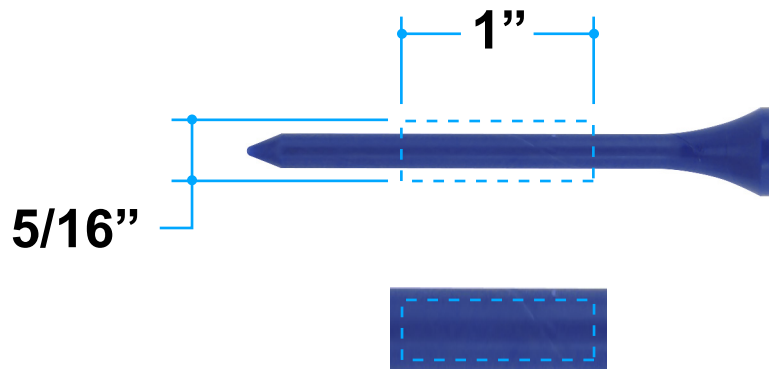

Proof/Layout form: QP186T Tee Jiggler

Item Color: Black w/Blue Tee

Proof/Layout form: QP186T Tee Jiggler

Item Color: Black w/Green Tee

Proof/Layout form: QP186T Tee Jiggler

Item Color: Black w/Natural Tee

Proof/Layout form: QP186T Tee Jiggler

Item Color: Black w/Red Tee

Proof/Layout form: QP186T Tee Jiggler

Item Color: Black w/White Tee

Proof/Layout form: QP186T Tee Jiggler

Item Color: Blue w/Blue Tee

Proof/Layout form: QP186T Tee Jiggler

Item Color: Blue w/Green Tee