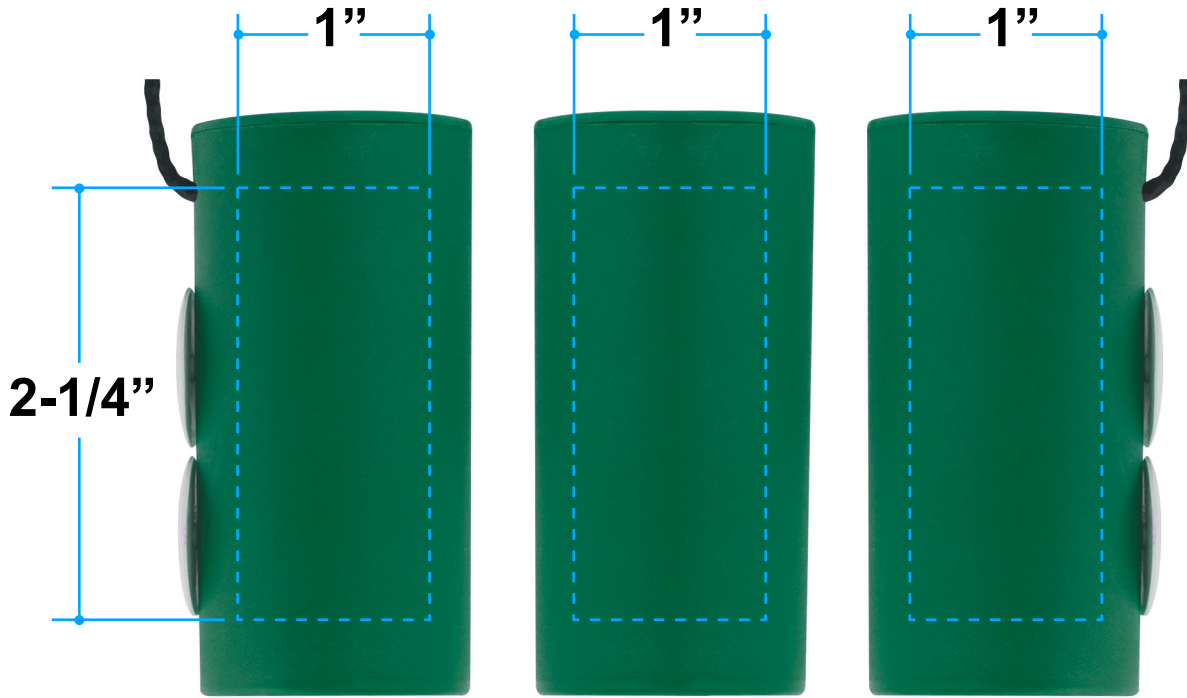

Item Color: Green w/Blue Tee

Proof/Layout form: QP186T Tee Jiggler

Item Color: Green w/Green Tee

Proof/Layout form: QP186T Tee Jiggler

Item Color: Green w/Natural Tee

Proof/Layout form: QP186T Tee Jiggler

Item Color: Green w/Red Tee