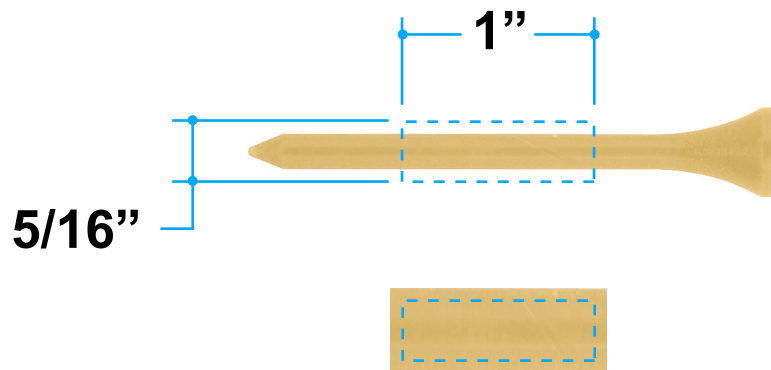

Proof/Layout form: QP186T Tee Jiggler

Item Color: Green w/White Tee

Proof/Layout form: QP186T Tee Jiggler

Item Color: White w/Blue Tee

Proof/Layout form: QP186T Tee Jiggler

Item Color: White w/Green Tee

Proof/Layout form: QP186T Tee Jiggler

Item Color: White w/Natural Tee

Proof/Layout form: QP186T Tee Jiggler

Item Color: White w/Red Tee

Proof/Layout form: QP186T Tee Jiggler

Item Color: White w/White Tee