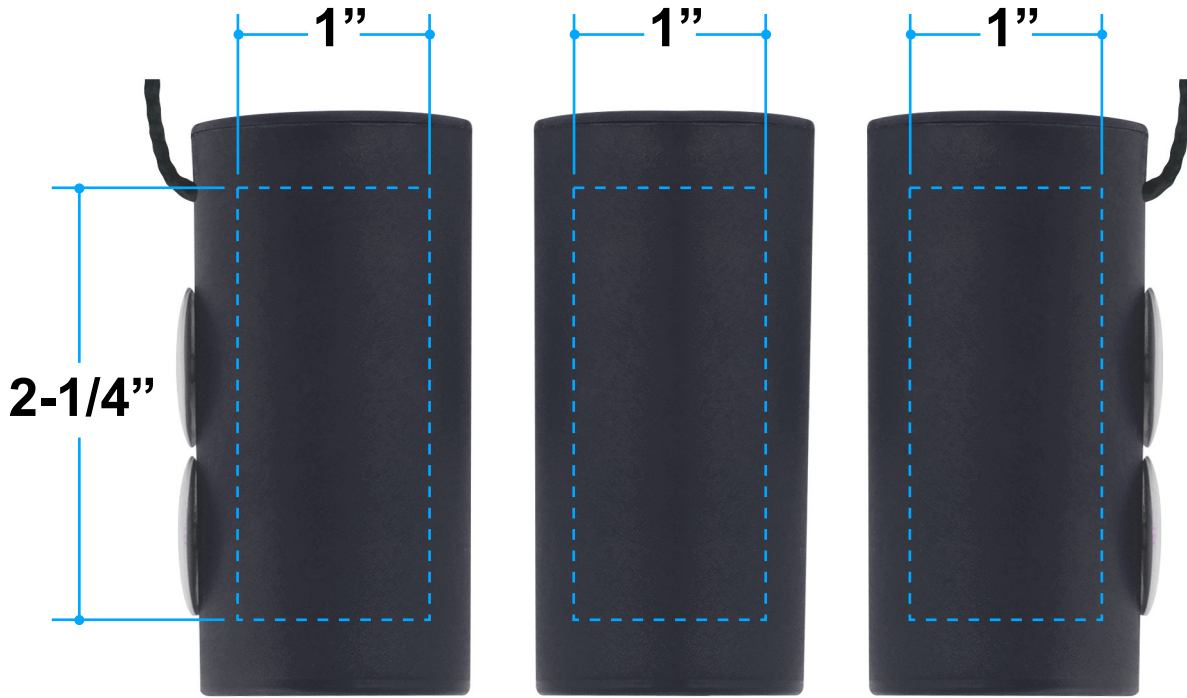

Proof/Layout form: QP186T Tee Jiggler

Item Color: Black w/Blue Tee

Proof/Layout form: QP186T Tee Jiggler

Item Color: Black w/Green Tee

Proof/Layout form: QP186T Tee Jiggler

Item Color: Black w/Natural Tee

Proof/Layout form: QP186T Tee Jiggler

Item Color: Black w/Red Tee

Proof/Layout form: QP186T Tee Jiggler

Item Color: Black w/White Tee

Proof/Layout form: QP186T Tee Jiggler

Item Color: Blue w/Blue Tee

Proof/Layout form: QP186T Tee Jiggler

Item Color: Blue w/Green Tee