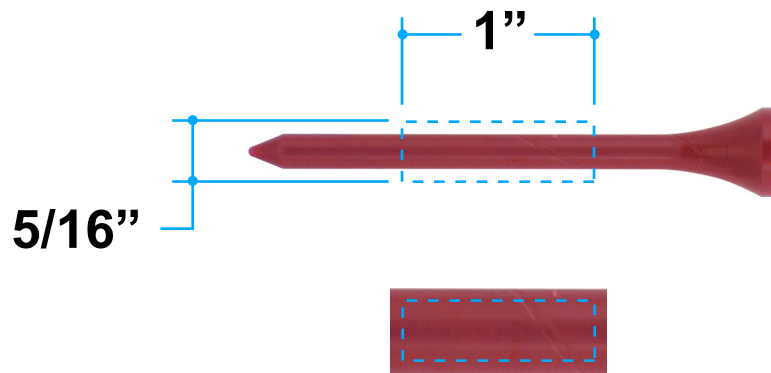

Item Color: Green w/Blue Tee

Proof/Layout form: QP186T Tee Jiggler

Item Color: Green w/Green Tee

Proof/Layout form: QP186T Tee Jiggler

Item Color: Green w/Natural Tee

Proof/Layout form: QP186T Tee Jiggler

Item Color: Green w/Red Tee