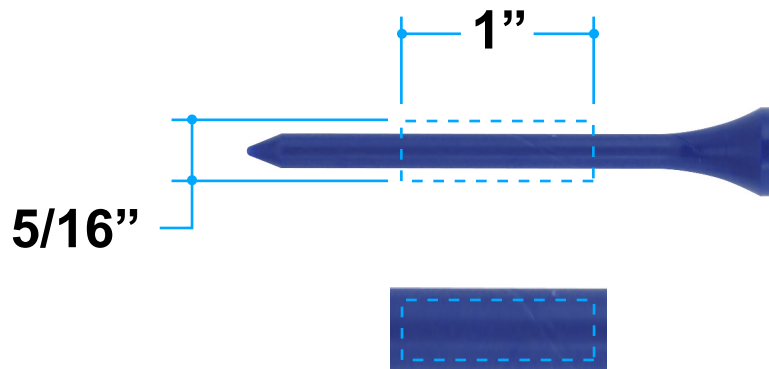

Proof/Layout form: QP186T Tee Jiggler

Item Color: Blue w/Natural Tee

Proof/Layout form: QP186T Tee Jiggler

Item Color: Blue w/Red Tee

Proof/Layout form: QP186T Tee Jiggler

Item Color: Blue w/White Tee

Proof/Layout form: QP186T Tee Jiggler