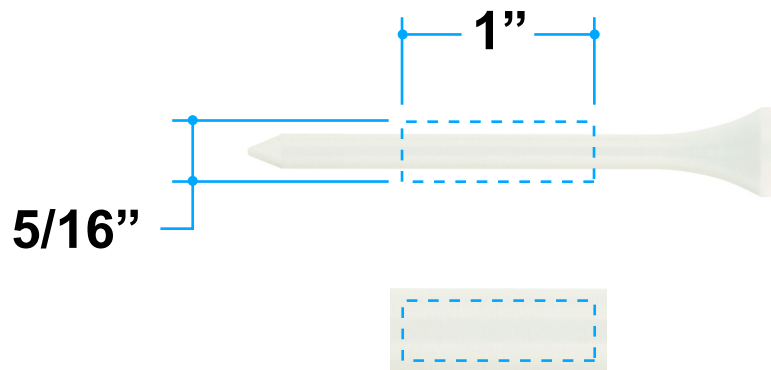

Proof/Layout form: QP186T Tee Jiggler

Item Color: Green w/White Tee

Proof/Layout form: QP186T Tee Jiggler

Item Color: White w/Blue Tee

Proof/Layout form: QP186T Tee Jiggler

Item Color: White w/Green Tee

Proof/Layout form: QP186T Tee Jiggler

Item Color: White w/Natural Tee

Proof/Layout form: QP186T Tee Jiggler

Item Color: White w/Red Tee

Proof/Layout form: QP186T Tee Jiggler

Item Color: White w/White Tee