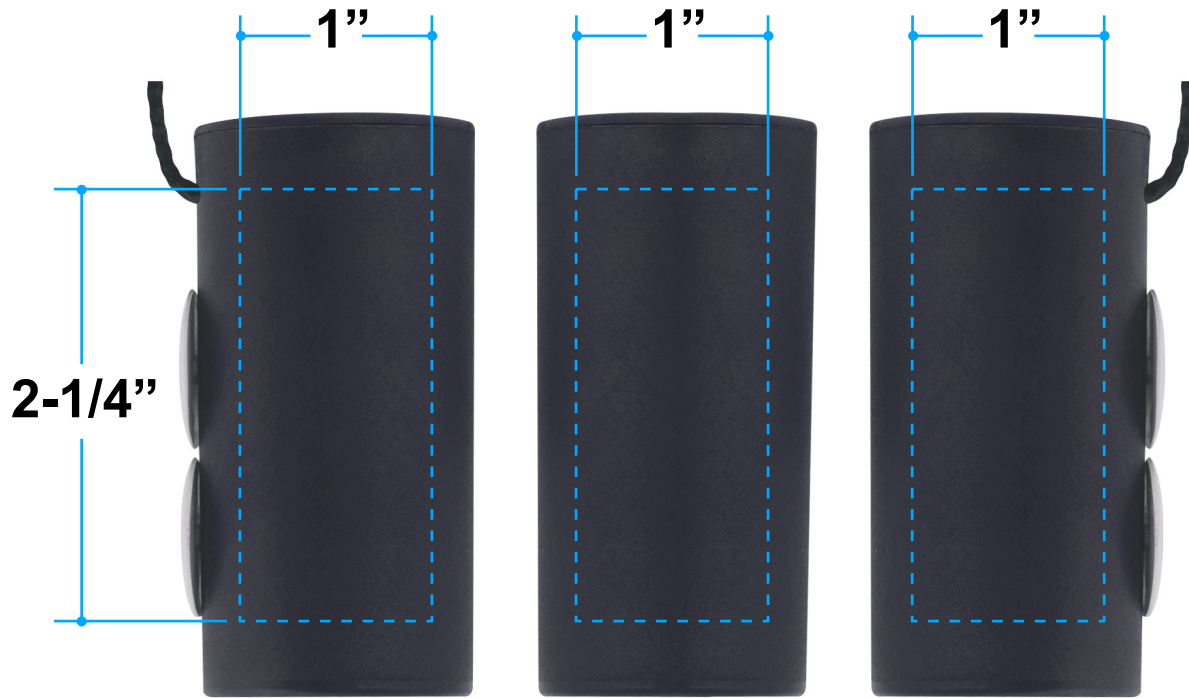

Proof/Layout form: QP186T Tee Jiggler

Item Color: Black w/Blue Tee

Proof/Layout form: QP186T Tee Jiggler

Item Color: Black w/Green Tee

Proof/Layout form: QP186T Tee Jiggler

Item Color: Black w/Natural Tee

Proof/Layout form: QP186T Tee Jiggler

Item Color: Black w/Red Tee

Proof/Layout form: QP186T Tee Jiggler

Item Color: Black w/White Tee

Proof/Layout form: QP186T Tee Jiggler

Item Color: Blue w/Blue Tee

Proof/Layout form: QP186T Tee Jiggler

Item Color: Blue w/Green Tee