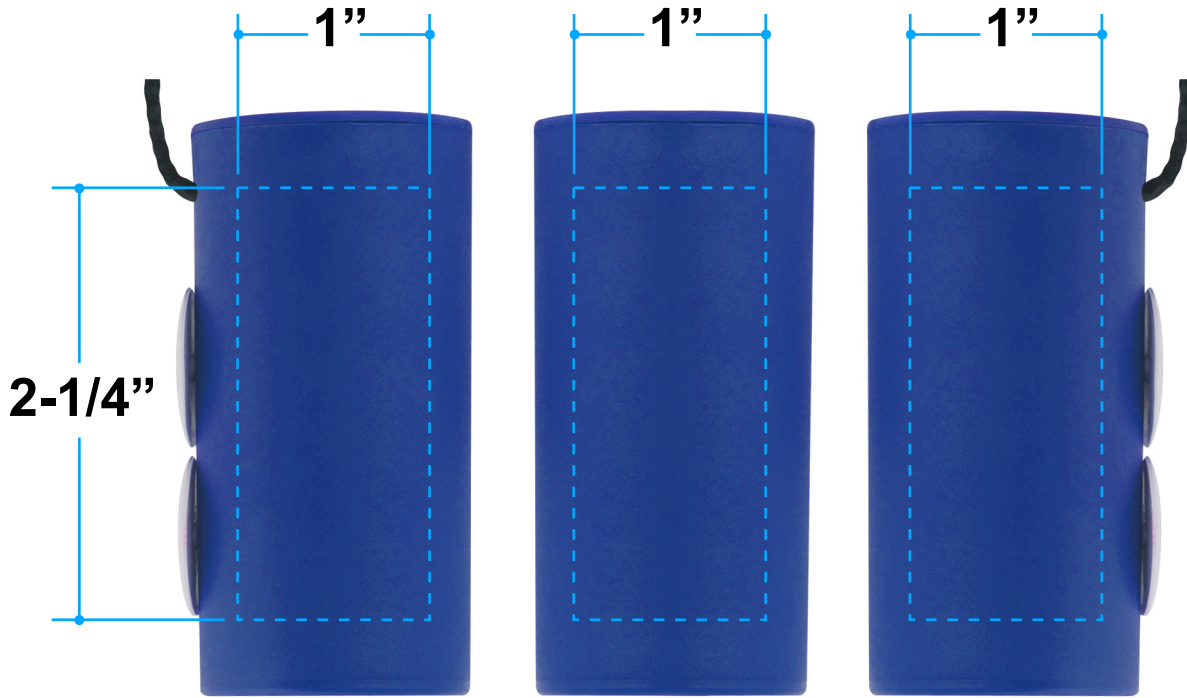

Proof/Layout form: QP186T Tee Jiggler

Item Color: Blue w/Natural Tee

Proof/Layout form: QP186T Tee Jiggler

Item Color: Blue w/Red Tee

Proof/Layout form: QP186T Tee Jiggler

Item Color: Blue w/White Tee

Proof/Layout form: QP186T Tee Jiggler