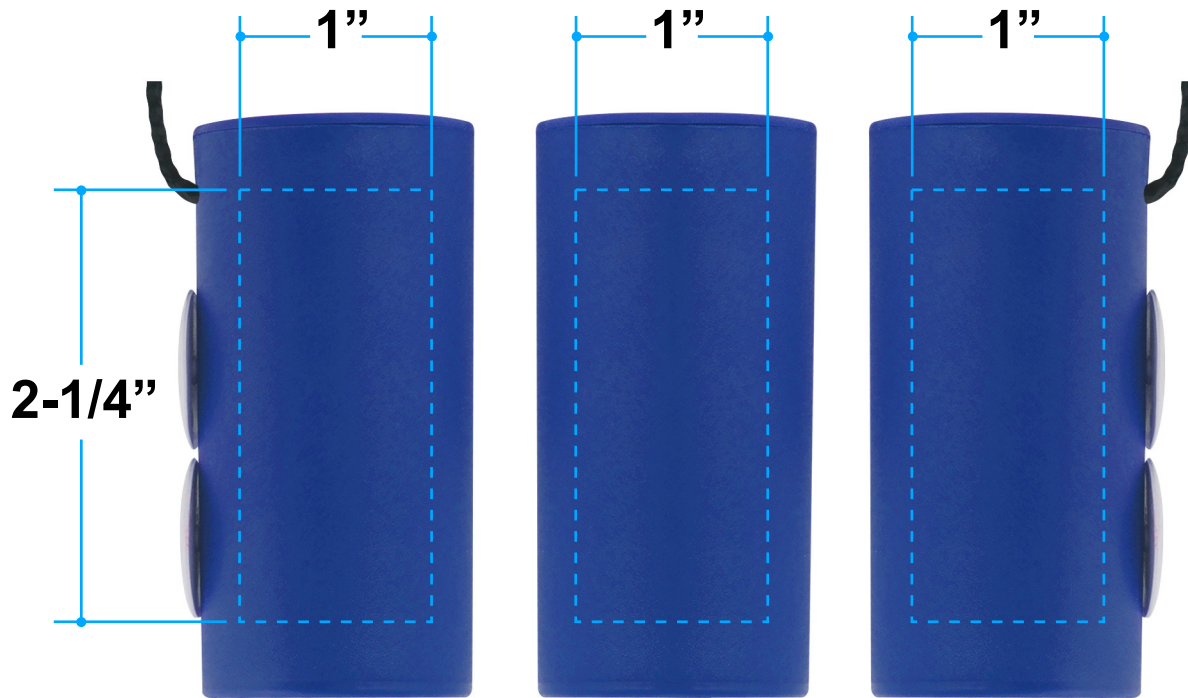

Item Color: Black w/Red Tee

Proof/Layout form: QP186T Tee Jiggler

Item Color: Black w/White Tee

Proof/Layout form: QP186T Tee Jiggler

Item Color: Blue w/Blue Tee

Proof/Layout form: QP186T Tee Jiggler

Item Color: Blue w/Green Tee

Proof/Layout form: QP186T Tee Jiggler

Item Color: Blue w/Natural Tee

Proof/Layout form: QP186T Tee Jiggler

Item Color: Blue w/Red Tee

Proof/Layout form: QP186T Tee Jiggler

Item Color: Blue w/White Tee

Proof/Layout form: QP186T Tee Jiggler