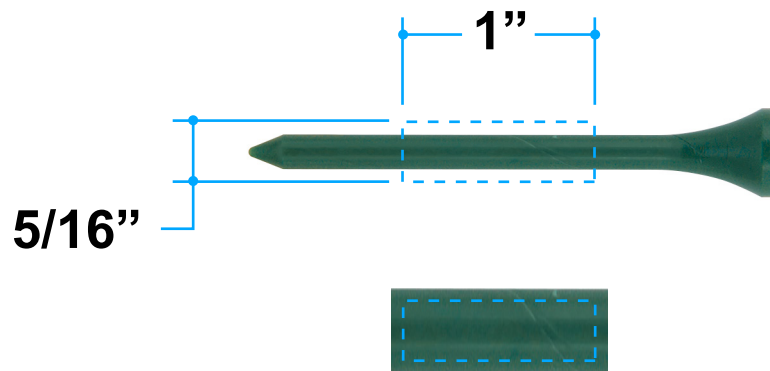

Proof/Layout form: QP186T Tee Jiggler

Item Color: Green w/White Tee

Proof/Layout form: QP186T Tee Jiggler

Item Color: White w/Blue Tee

Proof/Layout form: QP186T Tee Jiggler

Item Color: White w/Green Tee

Proof/Layout form: QP186T Tee Jiggler

Item Color: White w/Natural Tee

Proof/Layout form: QP186T Tee Jiggler

Item Color: White w/Red Tee

Proof/Layout form: QP186T Tee Jiggler

Item Color: White w/White Tee