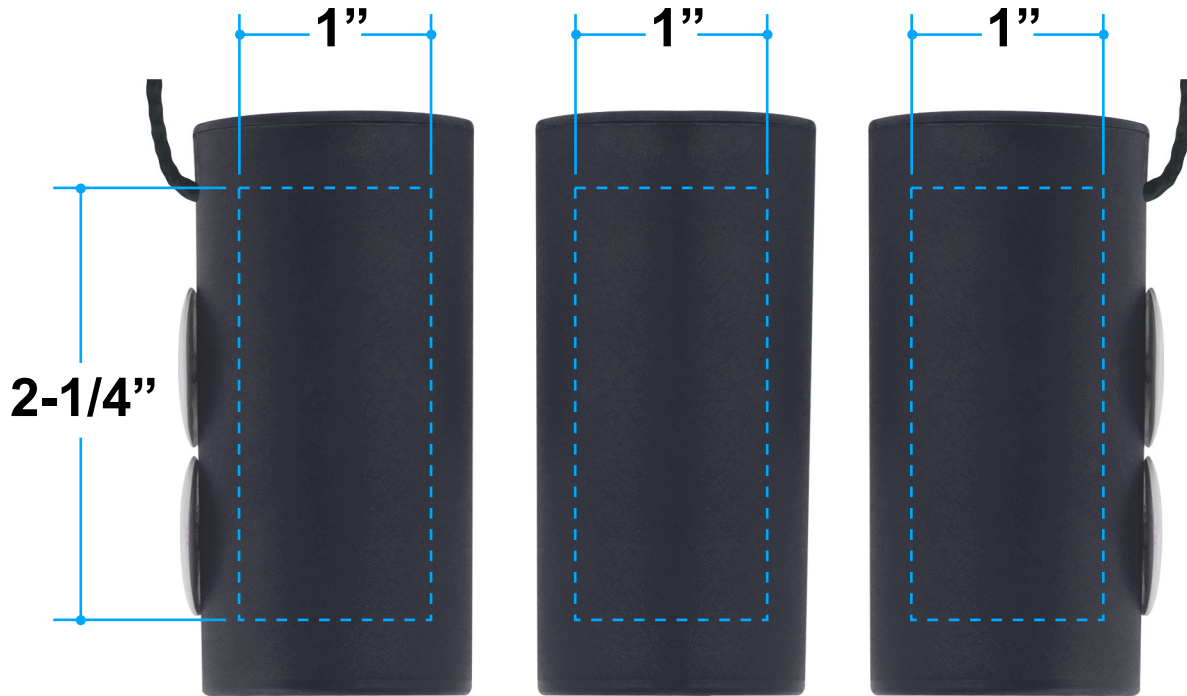

Proof/Layout form: QP186T Tee Jiggler

Item Color: Black w/Blue Tee

Proof/Layout form: QP186T Tee Jiggler

Item Color: Black w/Green Tee

Proof/Layout form: QP186T Tee Jiggler

Item Color: Black w/Natural Tee

Proof/Layout form: QP186T Tee Jiggler

Item Color: Black w/Red Tee

Proof/Layout form: QP186T Tee Jiggler

Item Color: Black w/White Tee

Proof/Layout form: QP186T Tee Jiggler

Item Color: Blue w/Blue Tee

Proof/Layout form: QP186T Tee Jiggler

Item Color: Blue w/Green Tee