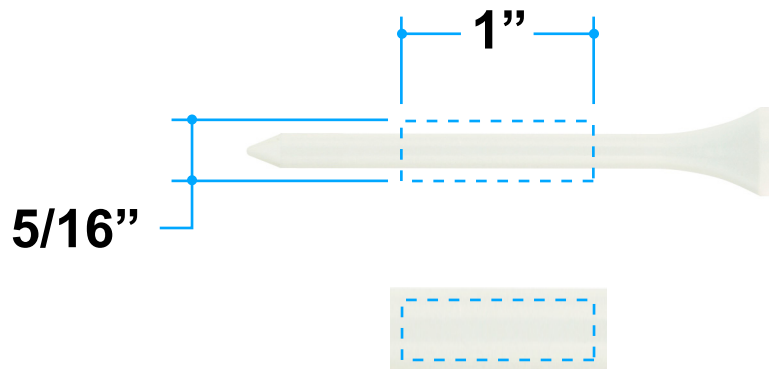

Proof/Layout form: QP186T Tee Jiggler

Item Color: Black w/Blue Tee

Proof/Layout form: QP186T Tee Jiggler

Item Color: Black w/Green Tee

Proof/Layout form: QP186T Tee Jiggler

Item Color: Black w/Natural Tee

Proof/Layout form: QP186T Tee Jiggler

Item Color: Black w/Red Tee

Proof/Layout form: QP186T Tee Jiggler

Item Color: Black w/White Tee

Proof/Layout form: QP186T Tee Jiggler

Item Color: Blue w/Blue Tee

Proof/Layout form: QP186T Tee Jiggler

Item Color: Blue w/Green Tee