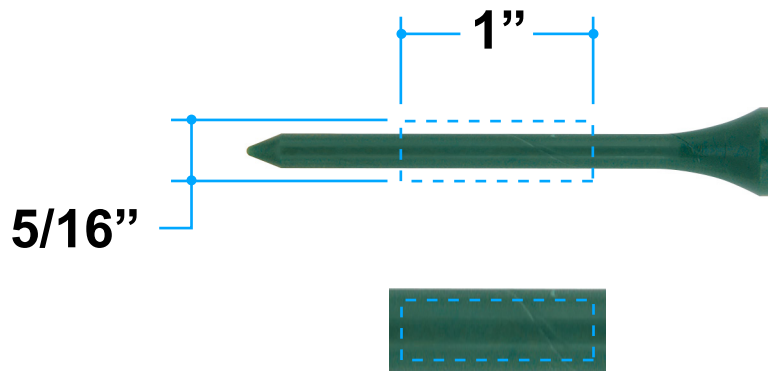

Proof/Layout form: QP186T Tee Jiggler

Item Color: Black w/Blue Tee

Proof/Layout form: QP186T Tee Jiggler

Item Color: Black w/Green Tee

Proof/Layout form: QP186T Tee Jiggler

Item Color: Black w/Natural Tee

Proof/Layout form: QP186T Tee Jiggler

Item Color: Black w/Red Tee

Proof/Layout form: QP186T Tee Jiggler

Item Color: Black w/White Tee

Proof/Layout form: QP186T Tee Jiggler

Item Color: Blue w/Blue Tee

Proof/Layout form: QP186T Tee Jiggler

Item Color: Blue w/Green Tee