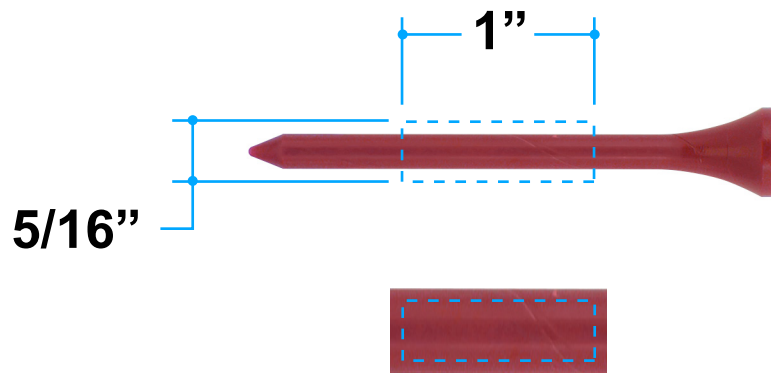

Proof/Layout form: QP186T Tee Jiggler

Item Color: Blue w/Red Tee