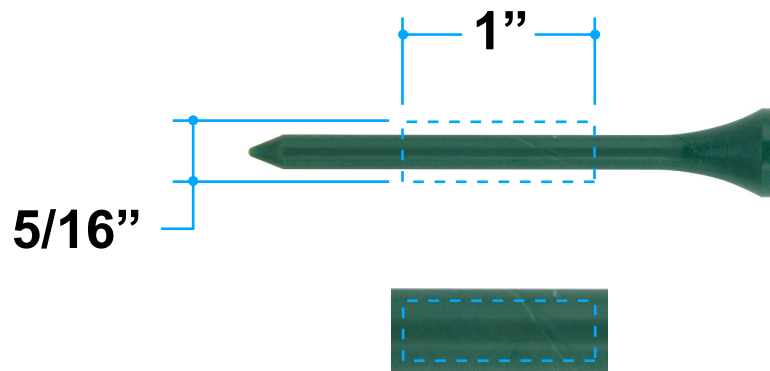

Proof/Layout form: QP186T Tee Jiggler

Item Color: Green w/Green Tee