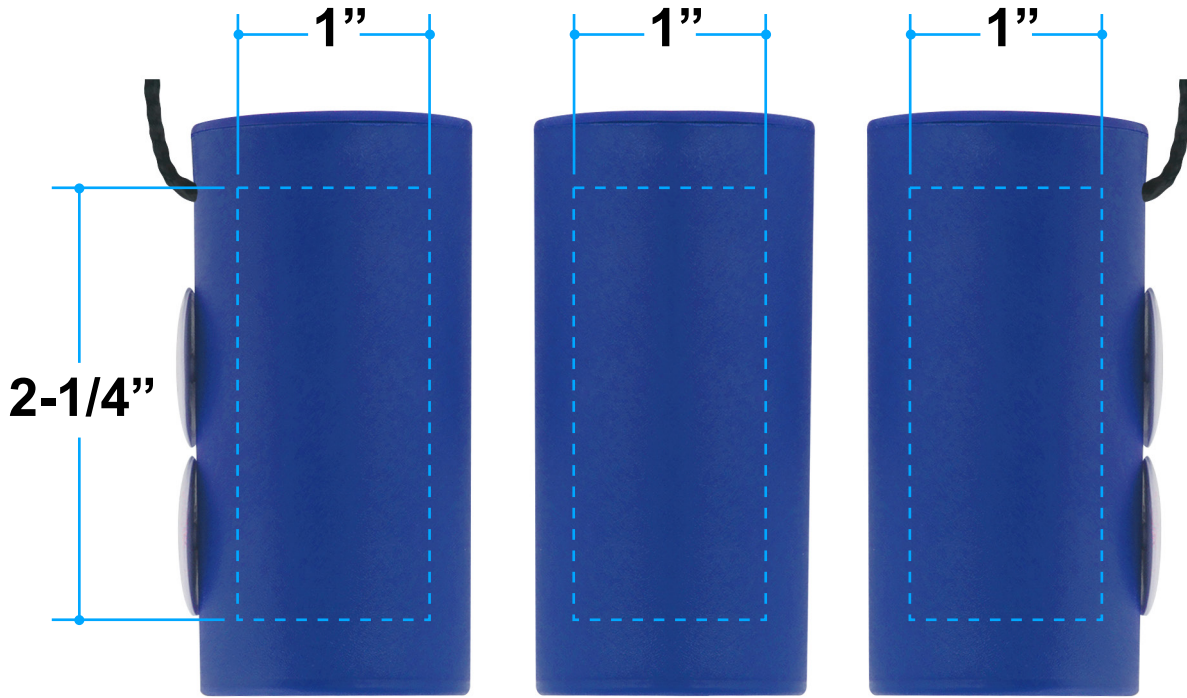

Proof/Layout form: QP186T Tee Jiggler

Item Color: Black w/Blue Tee

Proof/Layout form: QP186T Tee Jiggler

Item Color: Black w/Green Tee

Proof/Layout form: QP186T Tee Jiggler

Item Color: Black w/Natural Tee

Proof/Layout form: QP186T Tee Jiggler

Item Color: Black w/Red Tee

Proof/Layout form: QP186T Tee Jiggler

Item Color: Black w/White Tee

Proof/Layout form: QP186T Tee Jiggler

Item Color: Blue w/Blue Tee

Proof/Layout form: QP186T Tee Jiggler

Item Color: Blue w/Green Tee