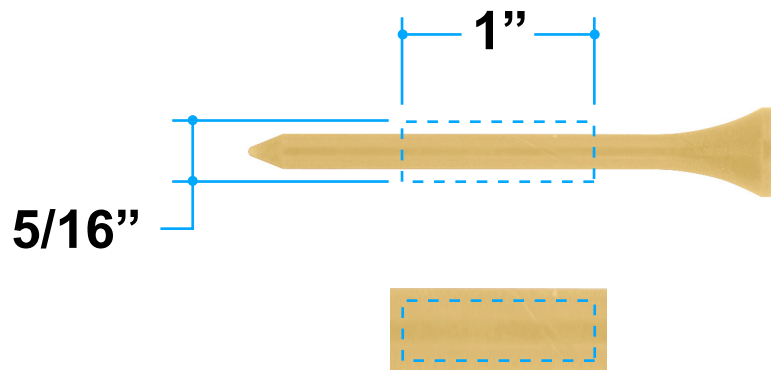

Item Color: Black w/Red Tee

Proof/Layout form: QP186T Tee Jiggler

Item Color: Black w/White Tee

Proof/Layout form: QP186T Tee Jiggler

Item Color: Blue w/Blue Tee

Proof/Layout form: QP186T Tee Jiggler

Item Color: Blue w/Green Tee

Proof/Layout form: QP186T Tee Jiggler

Item Color: Blue w/Natural Tee

Proof/Layout form: QP186T Tee Jiggler

Item Color: Blue w/Red Tee

Proof/Layout form: QP186T Tee Jiggler

Item Color: Blue w/White Tee

Proof/Layout form: QP186T Tee Jiggler