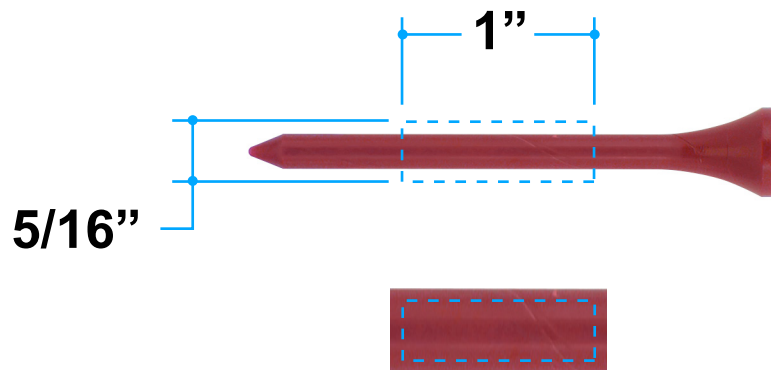

Proof/Layout form: QP186T Tee Jiggler

Item Color: White w/Red Tee