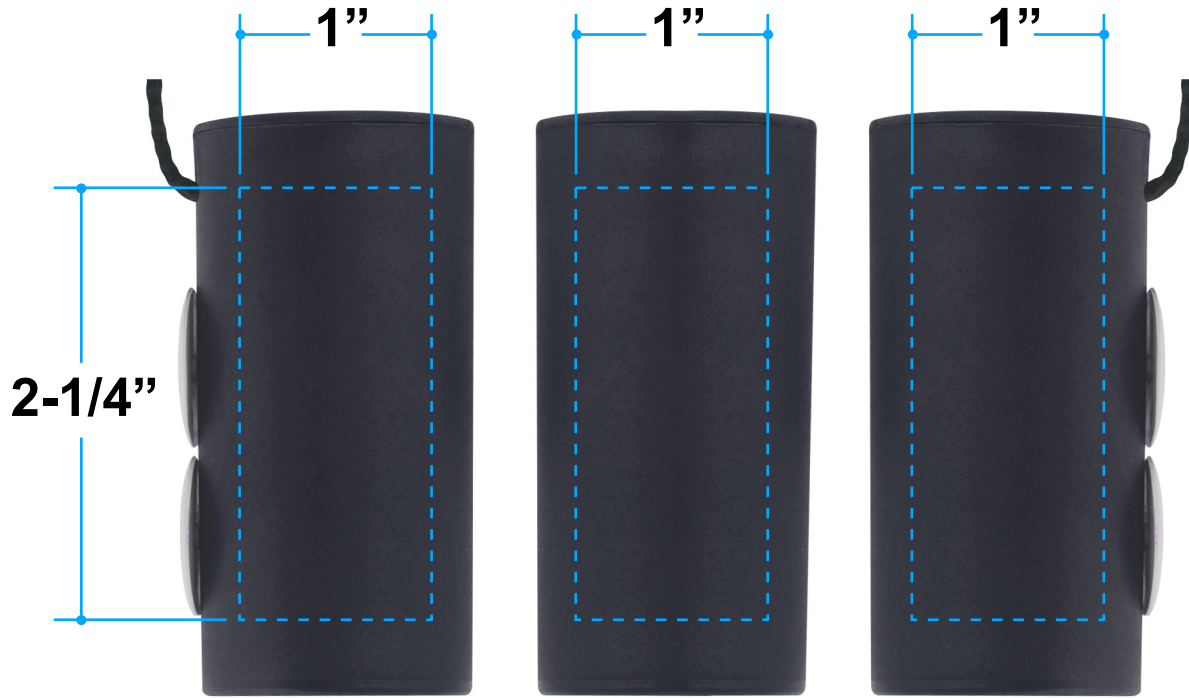

Proof/Layout form: QP186T Tee Jiggler

Item Color: Black w/Blue Tee

Proof/Layout form: QP186T Tee Jiggler

Item Color: Black w/Green Tee

Proof/Layout form: QP186T Tee Jiggler

Item Color: Black w/Natural Tee

Proof/Layout form: QP186T Tee Jiggler

Item Color: Black w/Red Tee

Proof/Layout form: QP186T Tee Jiggler

Item Color: Black w/White Tee

Proof/Layout form: QP186T Tee Jiggler

Item Color: Blue w/Blue Tee

Proof/Layout form: QP186T Tee Jiggler

Item Color: Blue w/Green Tee