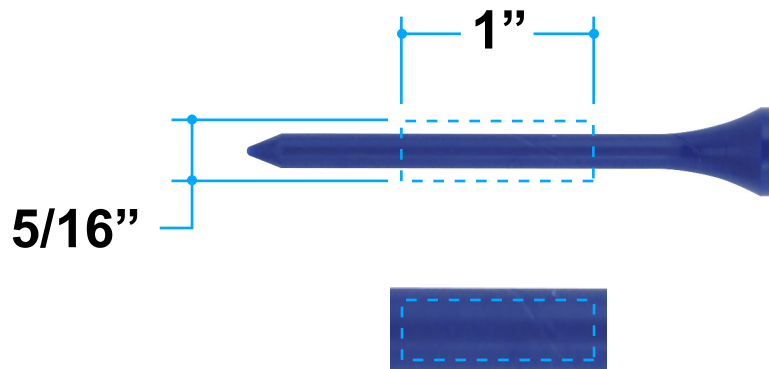

Proof/Layout form: QP186T Tee Jiggler

Item Color: White w/Blue Tee