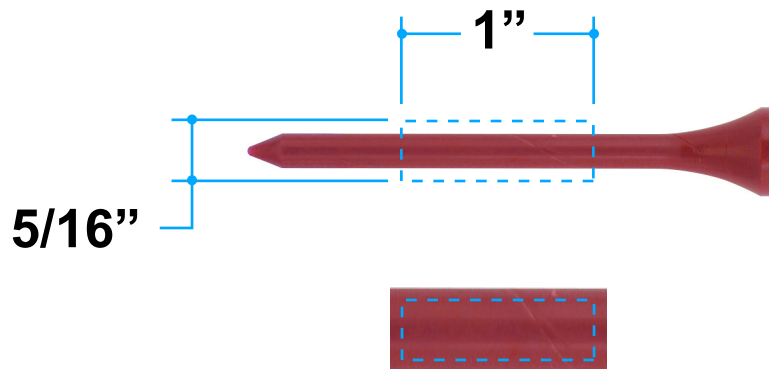

Proof/Layout form: QP186T Tee Jiggler

Item Color: Black w/Blue Tee

Proof/Layout form: QP186T Tee Jiggler

Item Color: Black w/Green Tee

Proof/Layout form: QP186T Tee Jiggler

Item Color: Black w/Natural Tee

Proof/Layout form: QP186T Tee Jiggler

Item Color: Black w/Red Tee

Proof/Layout form: QP186T Tee Jiggler

Item Color: Black w/White Tee

Proof/Layout form: QP186T Tee Jiggler

Item Color: Blue w/Blue Tee

Proof/Layout form: QP186T Tee Jiggler

Item Color: Blue w/Green Tee