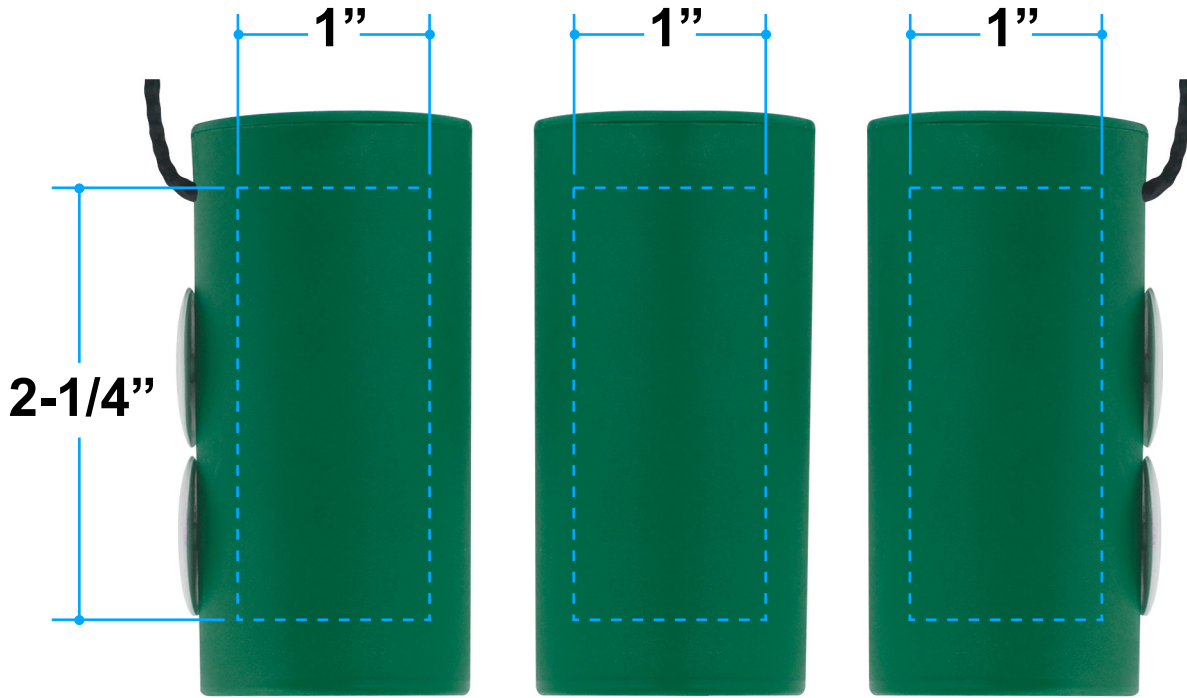

Proof/Layout form: QP186T Tee Jiggler

Item Color: Blue w/Natural Tee

Proof/Layout form: QP186T Tee Jiggler

Item Color: Blue w/Red Tee

Proof/Layout form: QP186T Tee Jiggler

Item Color: Blue w/White Tee

Proof/Layout form: QP186T Tee Jiggler