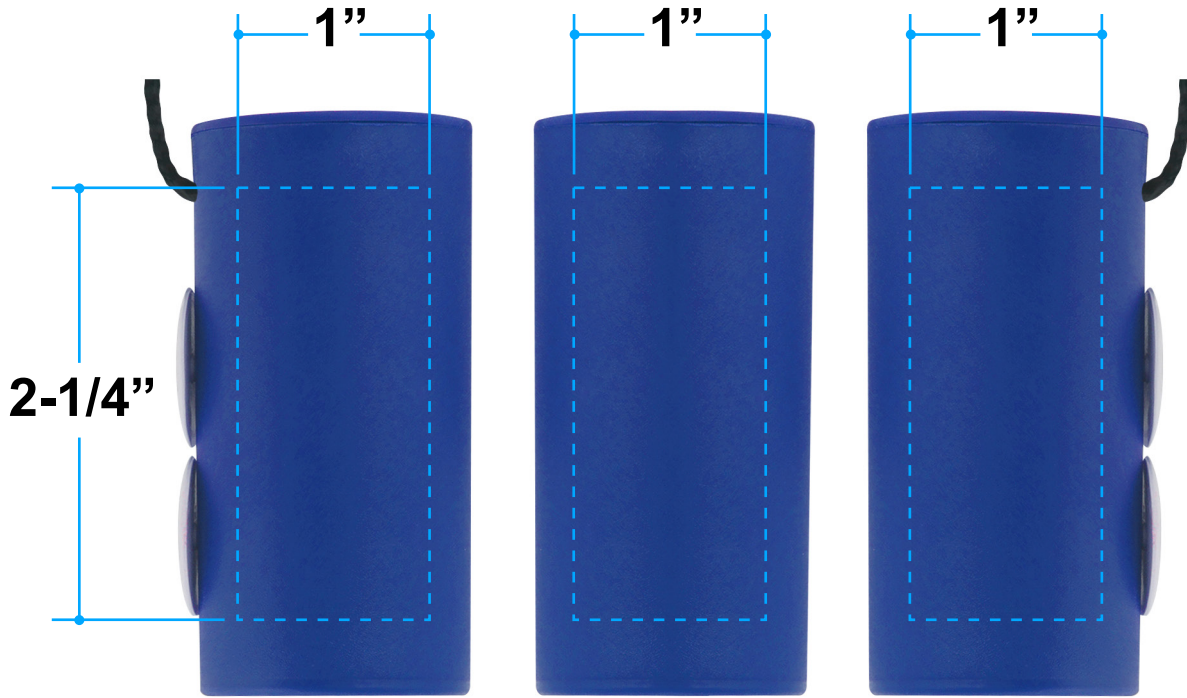

Item Color: Black w/Red Tee

Proof/Layout form: QP186T Tee Jiggler

Item Color: Black w/White Tee

Proof/Layout form: QP186T Tee Jiggler

Item Color: Blue w/Blue Tee

Proof/Layout form: QP186T Tee Jiggler

Item Color: Blue w/Green Tee

Proof/Layout form: QP186T Tee Jiggler

Item Color: Blue w/Natural Tee

Proof/Layout form: QP186T Tee Jiggler

Item Color: Blue w/Red Tee

Proof/Layout form: QP186T Tee Jiggler

Item Color: Blue w/White Tee

Proof/Layout form: QP186T Tee Jiggler