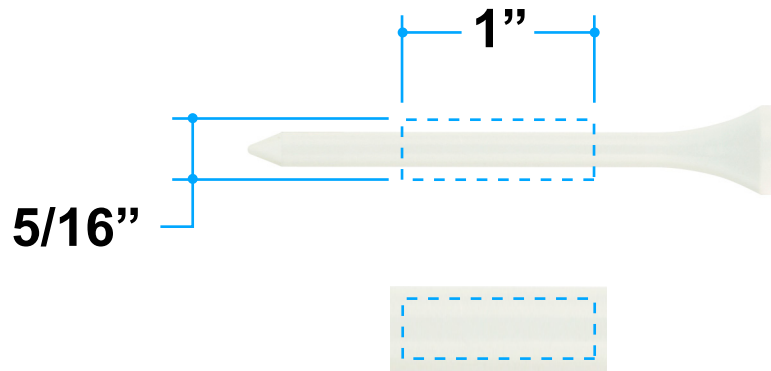

Proof/Layout form: QP186T Tee Jiggler

Item Color: Green w/White Tee