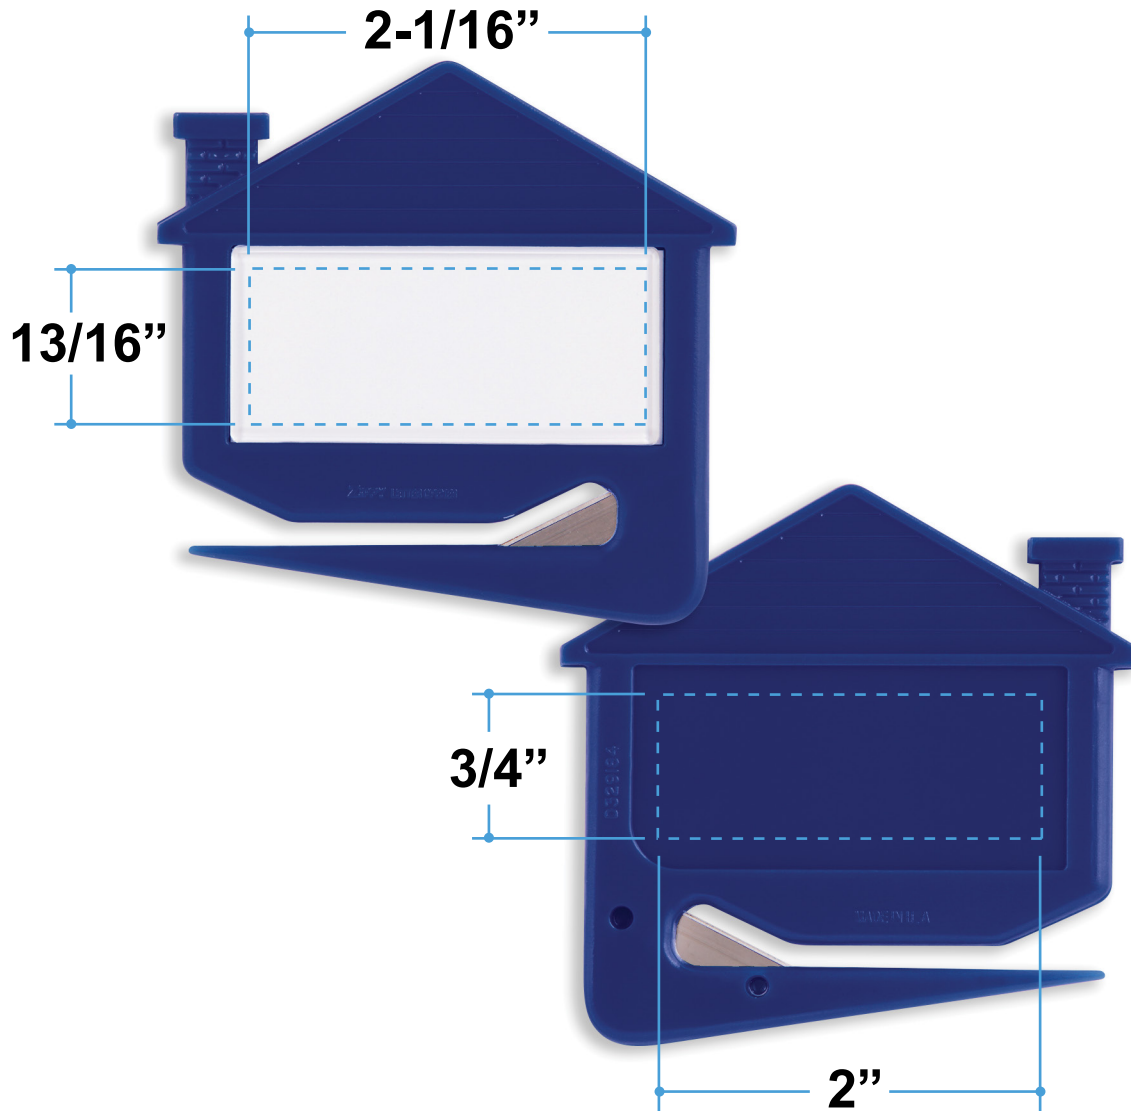

Proof/Layout form: QP205 House Zippy® Letter Opener

Item Color: Blue

Proof/Layout form: QP205 House Zippy® Letter Opener with Magnet

Item Color: Blue

Proof/Layout form: QP205 House Zippy® Letter Opener

Item Color: Green

**Proof/Layout form: QP205 House Zippy®
Letter Opener with Magnet**

Item Color: Green

Proof/Layout form: QP205 House Zippy® Letter Opener

Item Color: Red

Proof/Layout form: QP205 House Zippy® Letter Opener with Magnet

Item Color: Red

Proof/Layout form: QP205 House Zippy® Letter Opener

Item Color: White

Proof/Layout form: QP205 House Zippy® Letter Opener with Magnet

Item Color: White

Proof/Layout form: QP205 House Zippy® Letter Opener

Item Color: Yellow

Proof/Layout form: QP205 House Zippy® Letter Opener with Magnet

Item Color: Yellow