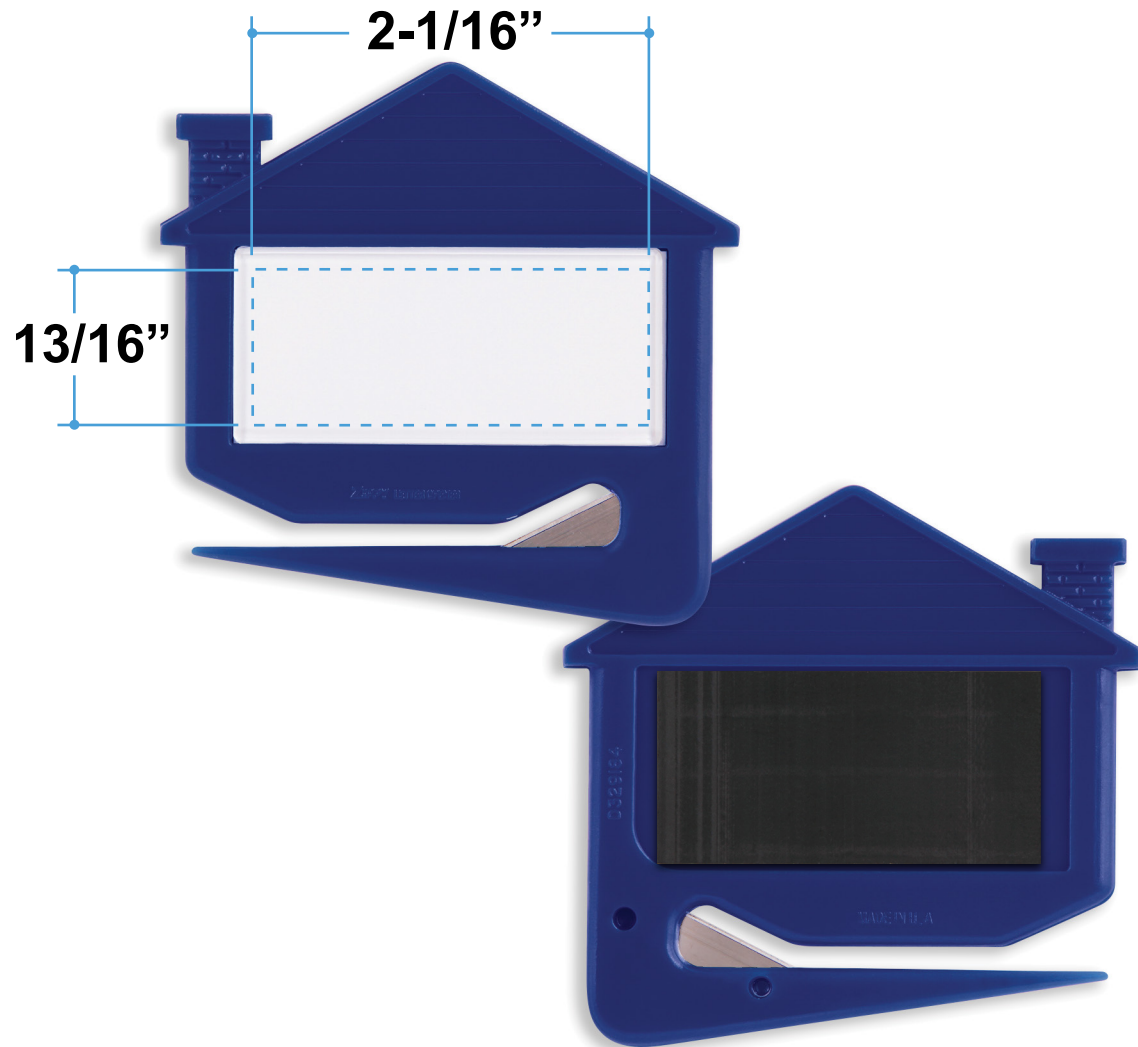

Proof/Layout form: QP205 House Zippy® Letter Opener

Item Color: Blue

Proof/Layout form: QP205 House Zippy® Letter Opener with Magnet

Item Color: Blue

Proof/Layout form: QP205 House Zippy® Letter Opener

Item Color: Green

**Proof/Layout form: QP205 House Zippy®
Letter Opener with Magnet**

Item Color: Green

Proof/Layout form: QP205 House Zippy® Letter Opener

Item Color: Red

Proof/Layout form: QP205 House Zippy® Letter Opener with Magnet

Item Color: Red

Proof/Layout form: QP205 House Zippy® Letter Opener

Item Color: White

Proof/Layout form: QP205 House Zippy® Letter Opener with Magnet

Item Color: White

Proof/Layout form: QP205 House Zippy® Letter Opener

Item Color: Yellow

Proof/Layout form: QP205 House Zippy® Letter Opener with Magnet

Item Color: Yellow