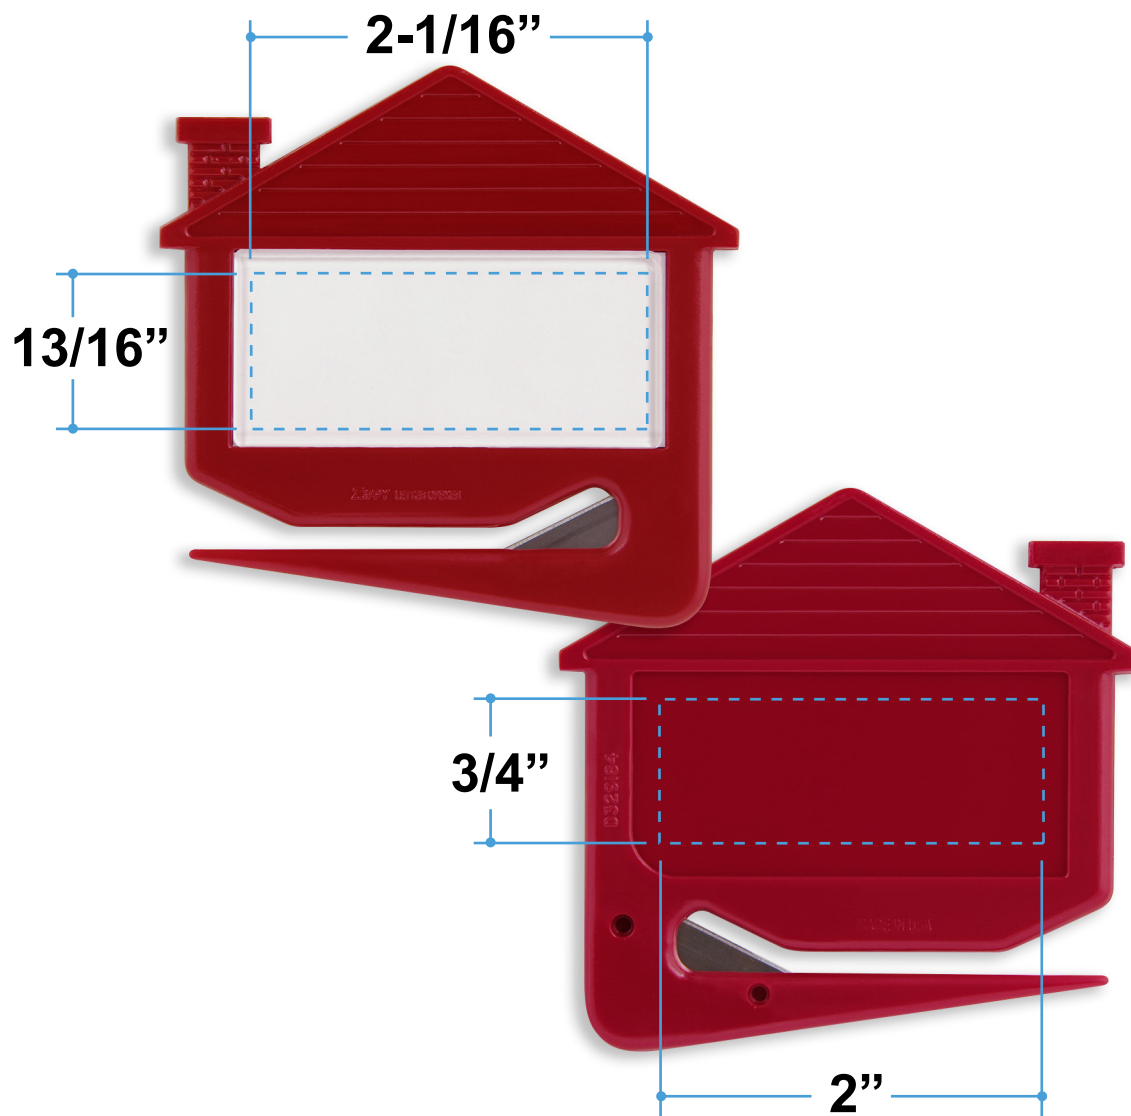

Proof/Layout form: QP205 House Zippy® Letter Opener

Item Color: Blue

Proof/Layout form: QP205 House Zippy® Letter Opener with Magnet

Item Color: Blue

Proof/Layout form: QP205 House Zippy® Letter Opener

Item Color: Green

**Proof/Layout form: QP205 House Zippy®
Letter Opener with Magnet**

Item Color: Green

Proof/Layout form: QP205 House Zippy® Letter Opener

Item Color: Red

Proof/Layout form: QP205 House Zippy® Letter Opener with Magnet

Item Color: Red

Proof/Layout form: QP205 House Zippy® Letter Opener

Item Color: White

Proof/Layout form: QP205 House Zippy® Letter Opener with Magnet

Item Color: White

Proof/Layout form: QP205 House Zippy® Letter Opener

Item Color: Yellow

Proof/Layout form: QP205 House Zippy® Letter Opener with Magnet

Item Color: Yellow