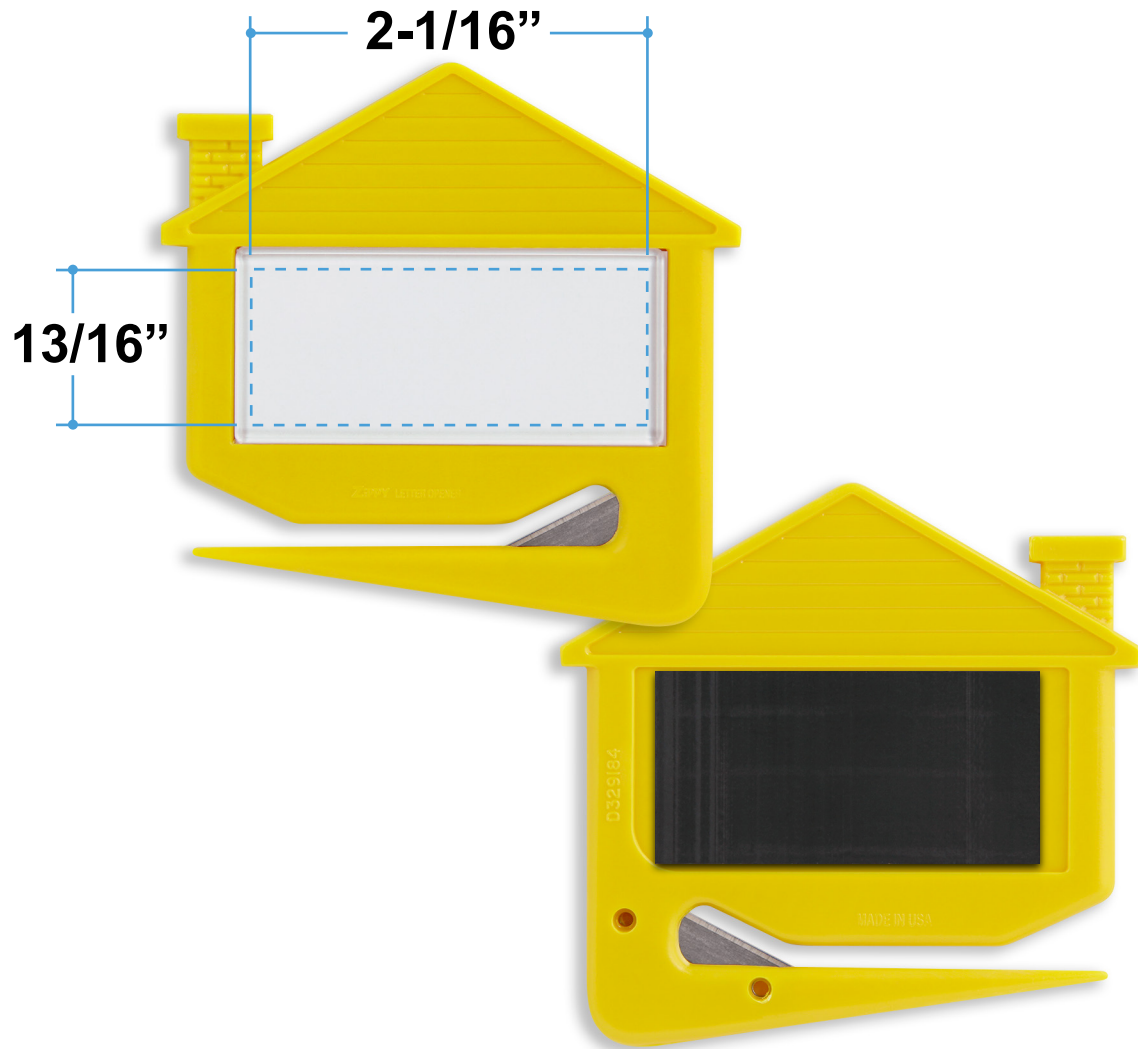

Proof/Layout form: QP205 House Zippy® Letter Opener

Item Color: Blue

Proof/Layout form: QP205 House Zippy® Letter Opener with Magnet

Item Color: Blue

Proof/Layout form: QP205 House Zippy® Letter Opener

Item Color: Green

**Proof/Layout form: QP205 House Zippy®
Letter Opener with Magnet**

Item Color: Green

Proof/Layout form: QP205 House Zippy® Letter Opener

Item Color: Red

Proof/Layout form: QP205 House Zippy® Letter Opener with Magnet

Item Color: Red

Proof/Layout form: QP205 House Zippy® Letter Opener

Item Color: White

Proof/Layout form: QP205 House Zippy® Letter Opener with Magnet

Item Color: White

Proof/Layout form: QP205 House Zippy® Letter Opener

Item Color: Yellow

Proof/Layout form: QP205 House Zippy® Letter Opener with Magnet

Item Color: Yellow