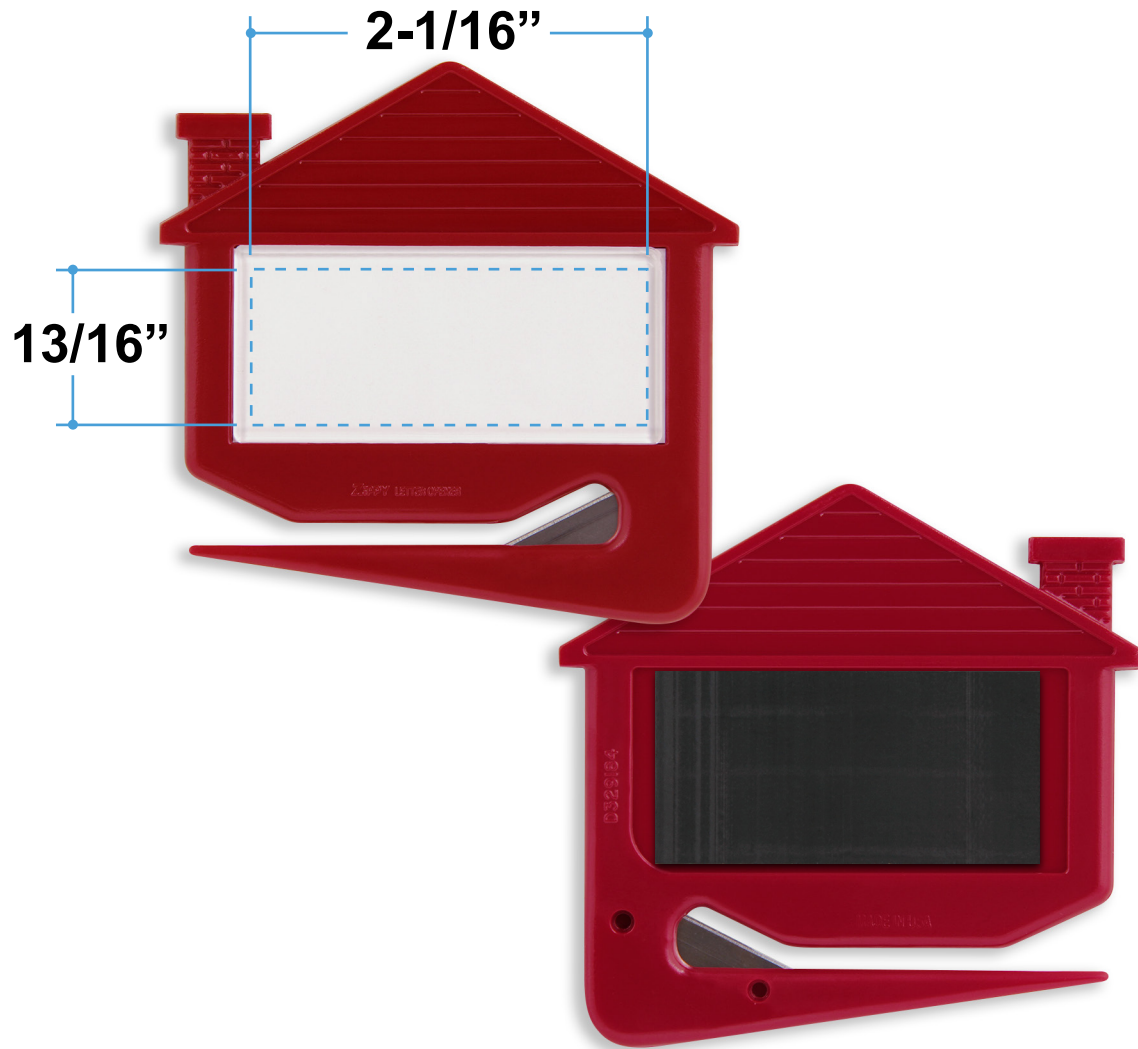

Proof/Layout form: QP205 House Zippy® Letter Opener

Item Color: Blue

Proof/Layout form: QP205 House Zippy® Letter Opener with Magnet

Item Color: Blue

Proof/Layout form: QP205 House Zippy® Letter Opener

Item Color: Green

**Proof/Layout form: QP205 House Zippy®
Letter Opener with Magnet**

Item Color: Green

Proof/Layout form: QP205 House Zippy® Letter Opener

Item Color: Red

Proof/Layout form: QP205 House Zippy® Letter Opener with Magnet

Item Color: Red

Proof/Layout form: QP205 House Zippy® Letter Opener

Item Color: White

Proof/Layout form: QP205 House Zippy® Letter Opener with Magnet

Item Color: White

Proof/Layout form: QP205 House Zippy® Letter Opener

Item Color: Yellow

Proof/Layout form: QP205 House Zippy® Letter Opener with Magnet

Item Color: Yellow