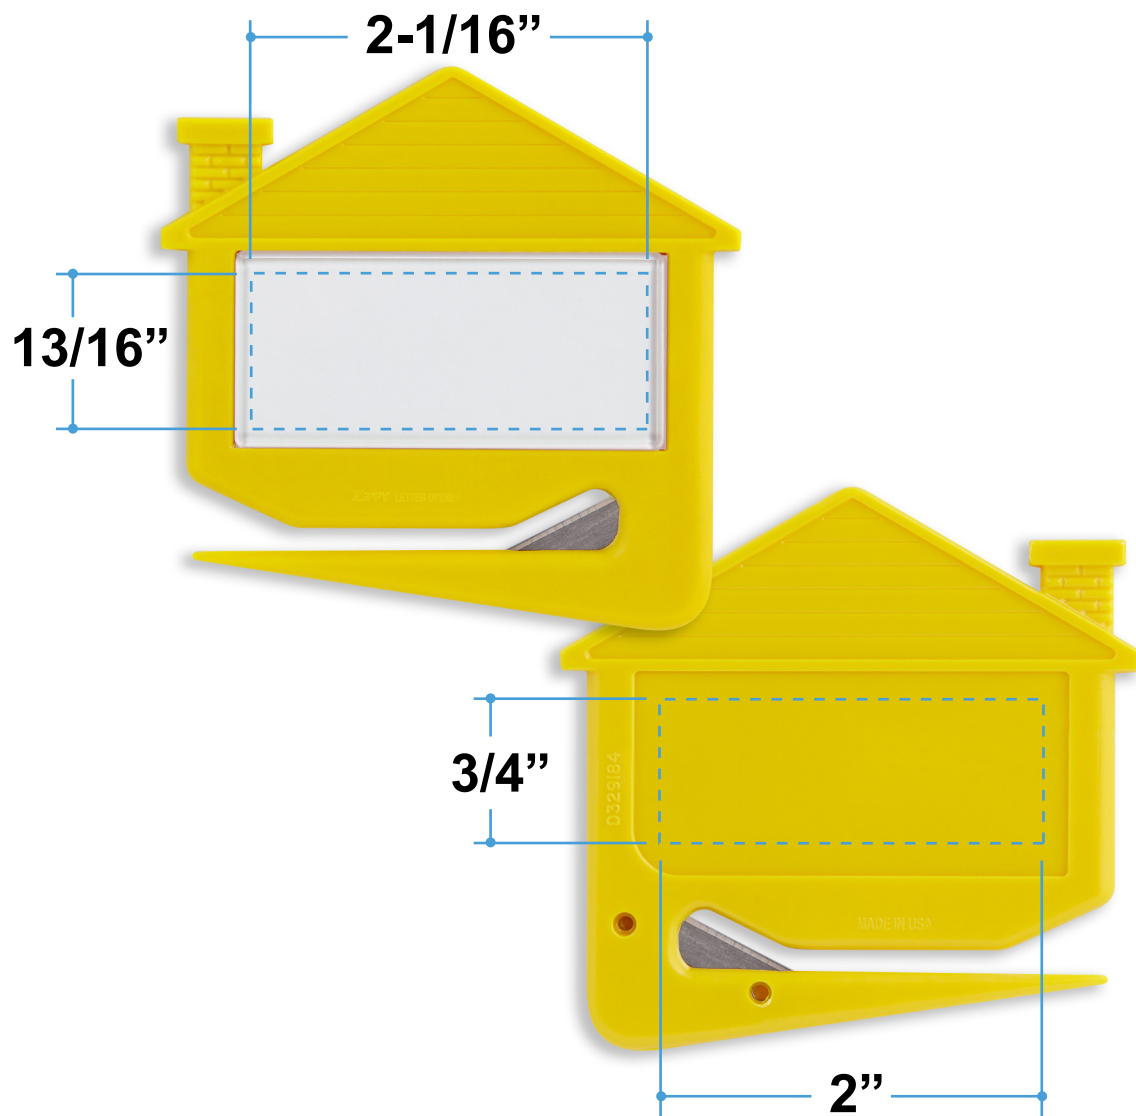

Proof/Layout form: QP205 House Zippy® Letter Opener

Item Color: Blue

Proof/Layout form: QP205 House Zippy® Letter Opener with Magnet

Item Color: Blue

Proof/Layout form: QP205 House Zippy® Letter Opener

Item Color: Green

**Proof/Layout form: QP205 House Zippy®
Letter Opener with Magnet**

Item Color: Green

Proof/Layout form: QP205 House Zippy® Letter Opener

Item Color: Red

Proof/Layout form: QP205 House Zippy® Letter Opener with Magnet

Item Color: Red

Proof/Layout form: QP205 House Zippy® Letter Opener

Item Color: White

Proof/Layout form: QP205 House Zippy® Letter Opener with Magnet

Item Color: White

Proof/Layout form: QP205 House Zippy® Letter Opener

Item Color: Yellow

Proof/Layout form: QP205 House Zippy® Letter Opener with Magnet

Item Color: Yellow