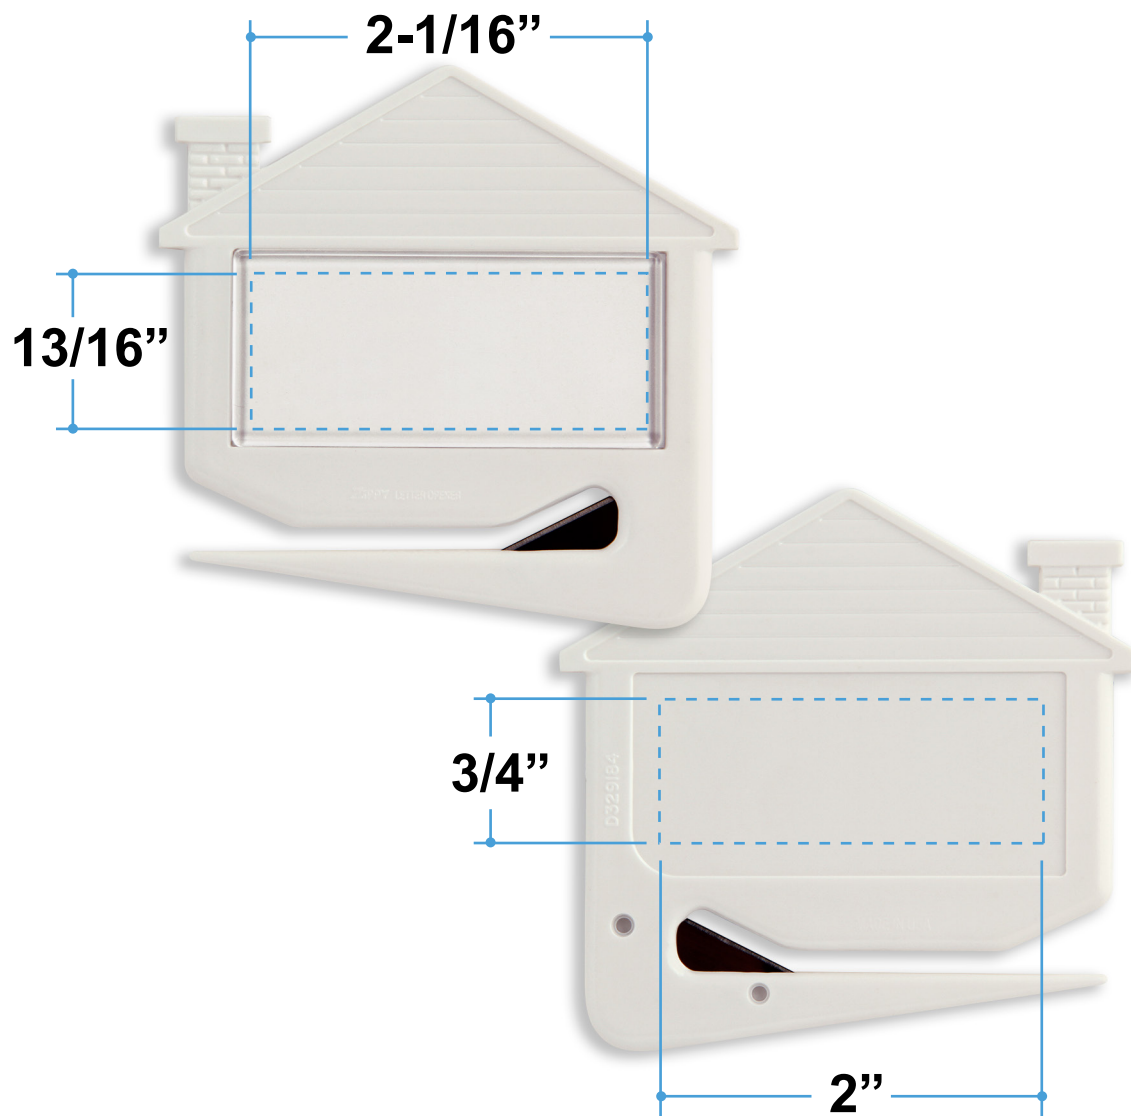

Proof/Layout form: QP205 House Zippy® Letter Opener

Item Color: Blue

Proof/Layout form: QP205 House Zippy® Letter Opener with Magnet

Item Color: Blue

Proof/Layout form: QP205 House Zippy® Letter Opener

Item Color: Green

**Proof/Layout form: QP205 House Zippy®
Letter Opener with Magnet**

Item Color: Green

Proof/Layout form: QP205 House Zippy® Letter Opener

Item Color: Red

Proof/Layout form: QP205 House Zippy® Letter Opener with Magnet

Item Color: Red

Proof/Layout form: QP205 House Zippy® Letter Opener

Item Color: White

Proof/Layout form: QP205 House Zippy® Letter Opener with Magnet

Item Color: White

Proof/Layout form: QP205 House Zippy® Letter Opener

Item Color: Yellow

Proof/Layout form: QP205 House Zippy® Letter Opener with Magnet

Item Color: Yellow