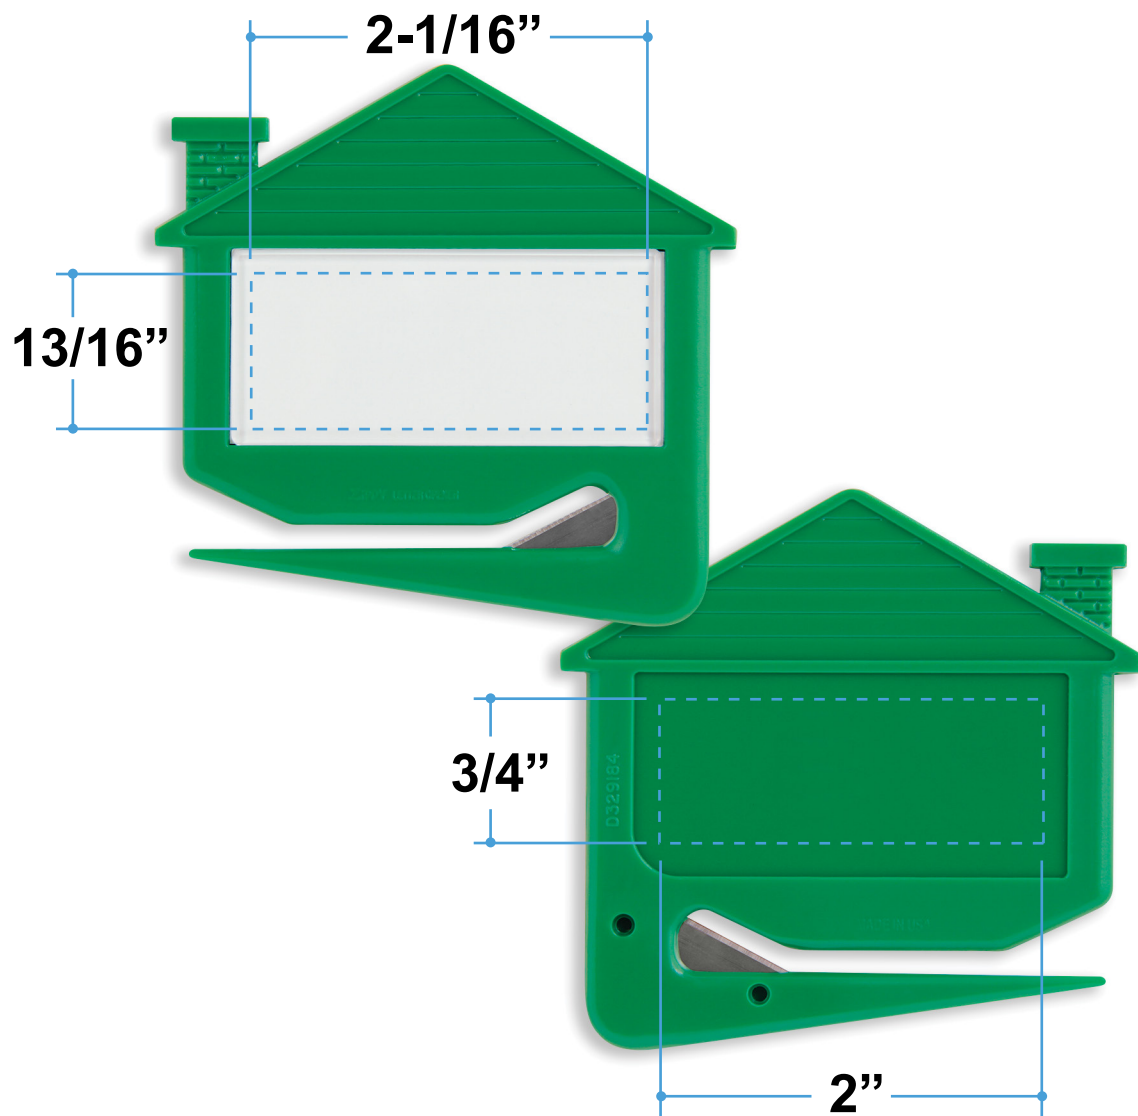

Proof/Layout form: QP205 House Zippy® Letter Opener

Item Color: Blue

Proof/Layout form: QP205 House Zippy® Letter Opener with Magnet

Item Color: Blue

Proof/Layout form: QP205 House Zippy® Letter Opener

Item Color: Green

**Proof/Layout form: QP205 House Zippy®
Letter Opener with Magnet**

Item Color: Green

Proof/Layout form: QP205 House Zippy® Letter Opener

Item Color: Red

Proof/Layout form: QP205 House Zippy® Letter Opener with Magnet

Item Color: Red

Proof/Layout form: QP205 House Zippy® Letter Opener

Item Color: White

Proof/Layout form: QP205 House Zippy® Letter Opener with Magnet

Item Color: White

Proof/Layout form: QP205 House Zippy® Letter Opener

Item Color: Yellow

Proof/Layout form: QP205 House Zippy® Letter Opener with Magnet

Item Color: Yellow