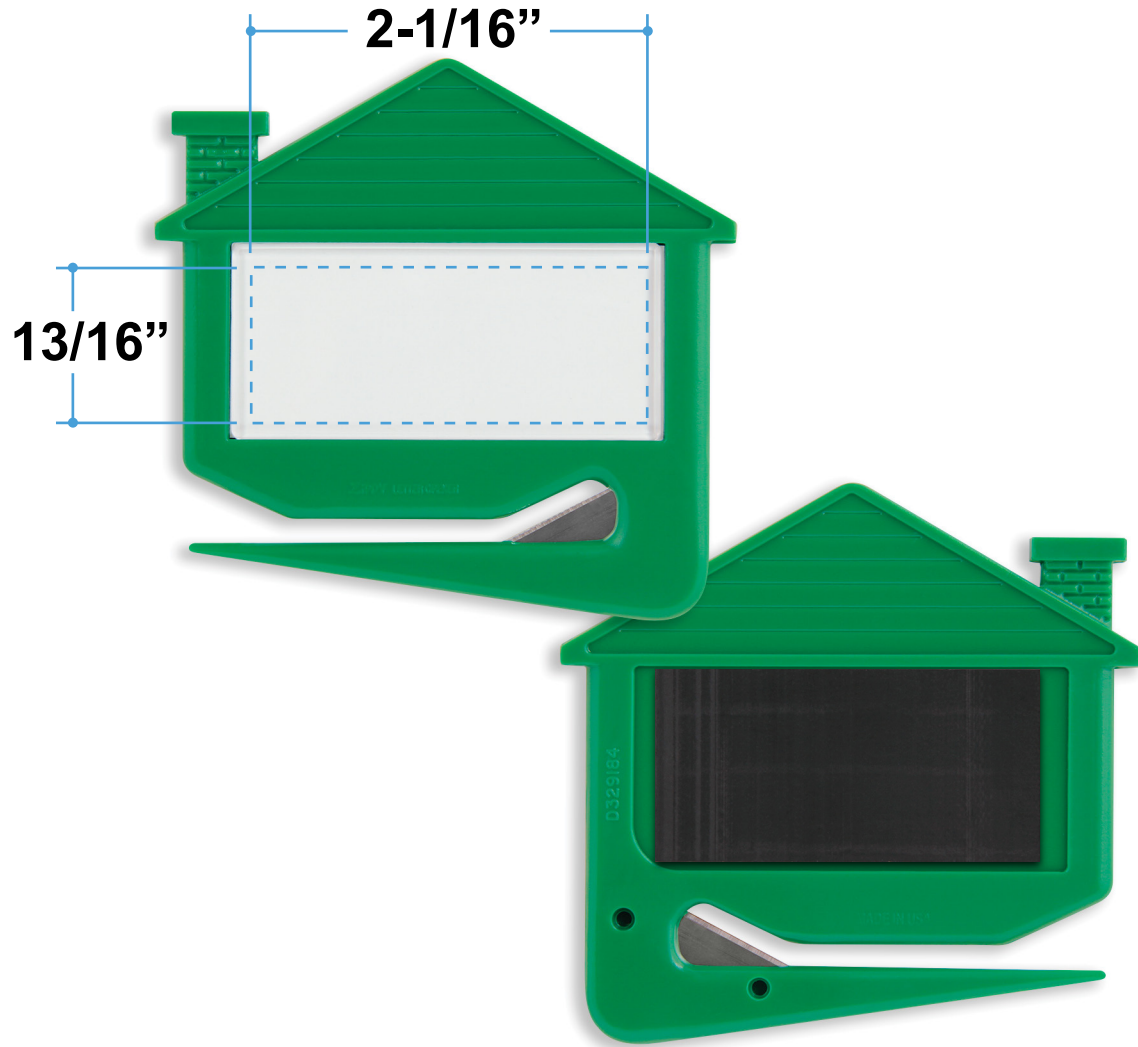

Proof/Layout form: QP205 House Zippy® Letter Opener

Item Color: Blue

Proof/Layout form: QP205 House Zippy® Letter Opener with Magnet

Item Color: Blue

Proof/Layout form: QP205 House Zippy® Letter Opener

Item Color: Green

**Proof/Layout form: QP205 House Zippy®
Letter Opener with Magnet**

Item Color: Green

Proof/Layout form: QP205 House Zippy® Letter Opener

Item Color: Red

Proof/Layout form: QP205 House Zippy® Letter Opener with Magnet

Item Color: Red

Proof/Layout form: QP205 House Zippy® Letter Opener

Item Color: White

Proof/Layout form: QP205 House Zippy® Letter Opener with Magnet

Item Color: White

Proof/Layout form: QP205 House Zippy® Letter Opener

Item Color: Yellow

Proof/Layout form: QP205 House Zippy® Letter Opener with Magnet

Item Color: Yellow