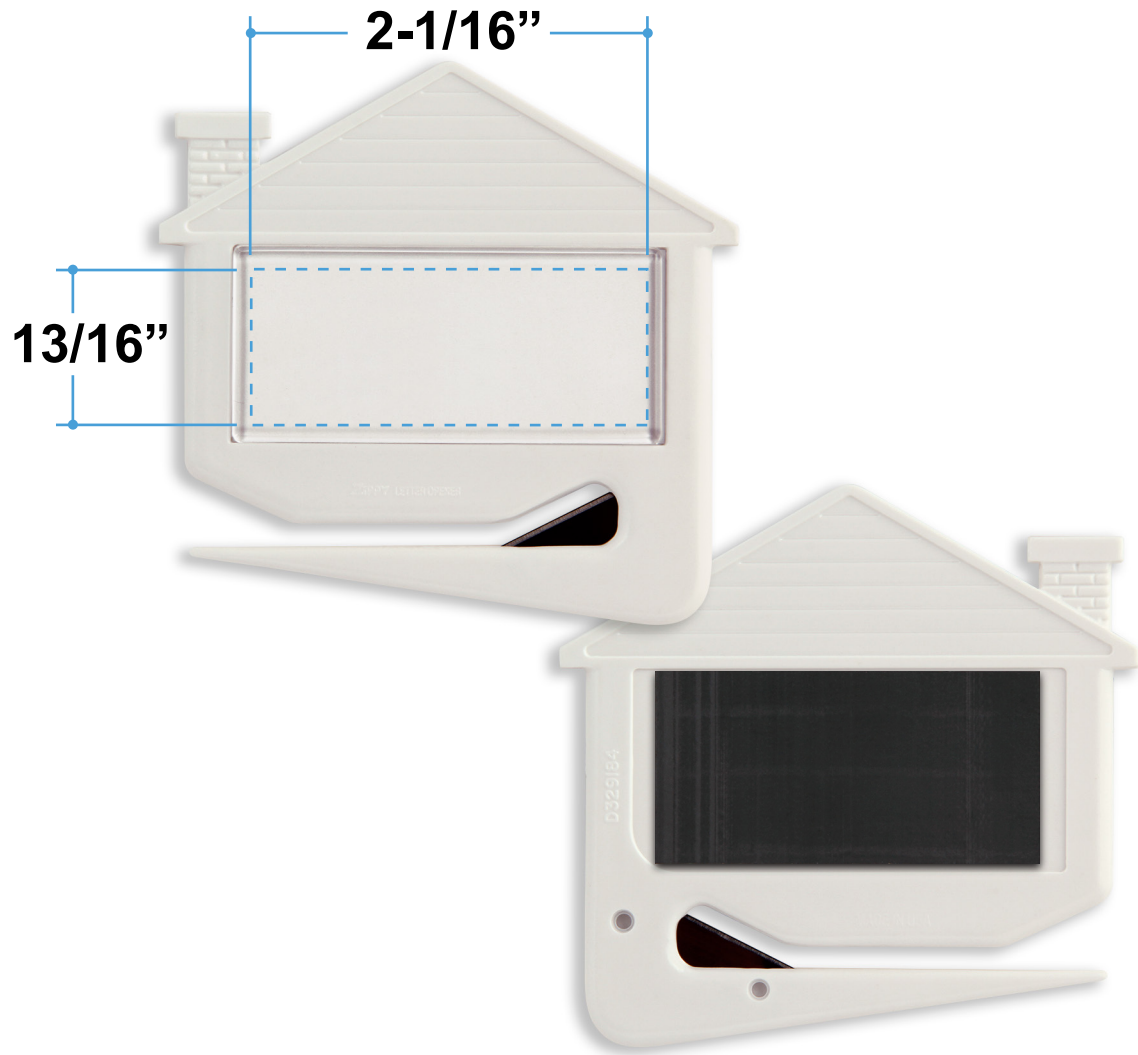

Proof/Layout form: QP205 House Zippy® Letter Opener

Item Color: Blue

Proof/Layout form: QP205 House Zippy® Letter Opener with Magnet

Item Color: Blue

Proof/Layout form: QP205 House Zippy® Letter Opener

Item Color: Green

**Proof/Layout form: QP205 House Zippy®
Letter Opener with Magnet**

Item Color: Green

Proof/Layout form: QP205 House Zippy® Letter Opener

Item Color: Red

Proof/Layout form: QP205 House Zippy® Letter Opener with Magnet

Item Color: Red

Proof/Layout form: QP205 House Zippy® Letter Opener

Item Color: White

Proof/Layout form: QP205 House Zippy® Letter Opener with Magnet

Item Color: White

Proof/Layout form: QP205 House Zippy® Letter Opener

Item Color: Yellow

Proof/Layout form: QP205 House Zippy® Letter Opener with Magnet

Item Color: Yellow