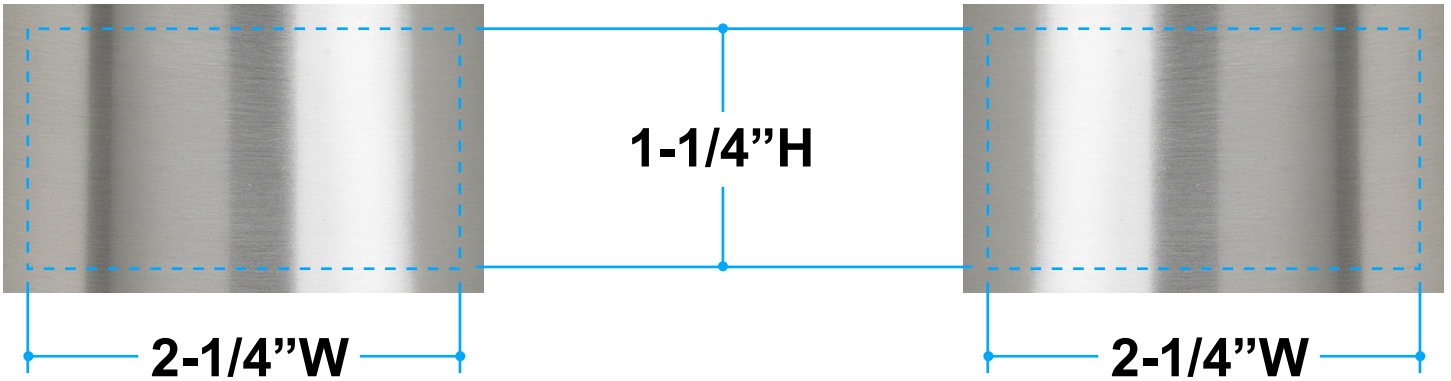

Proof/Layout form: QP56500
Galaxy IV Tumbler - 14 oz.

**Shown at 25%
of actual size**

Left Hand Side

Right Hand Side

Item Color: Stainless Steel