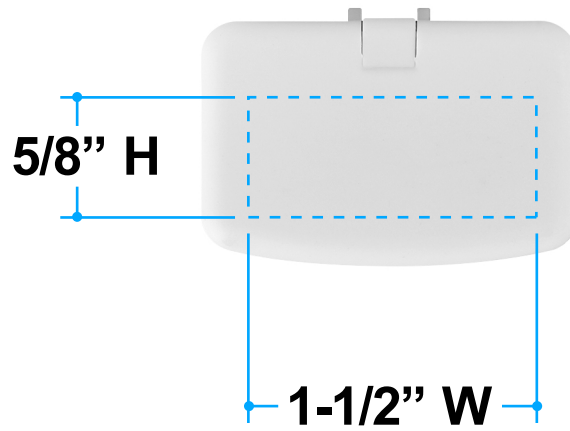

Proof/Layout form: QP75928

Dual Pencil Sharpener

Main Imprint Side

Optional Side

Item Color: Trans Red

Proof/Layout form: QP75928

Dual Pencil Sharpener

Main Imprint Side

Optional Side

Item Color: Trans Green

Proof/Layout form: QP75928

Dual Pencil Sharpener

Main Imprint Side

Optional Side

Item Color: Trans Blue