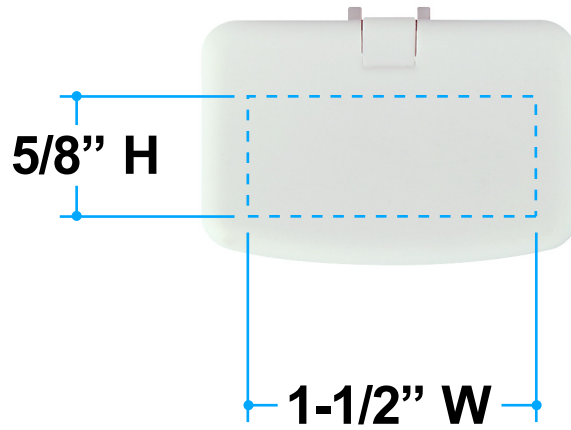

Proof/Layout form: QP75928

Dual Pencil Sharpener

Main Imprint Side

Optional Side

Item Color: Trans Red

Proof/Layout form: QP75928

Dual Pencil Sharpener

Main Imprint Side

Optional Side

Item Color: Trans Green

Proof/Layout form: QP75928

Dual Pencil Sharpener

Main Imprint Side

Optional Side

Item Color: Trans Blue