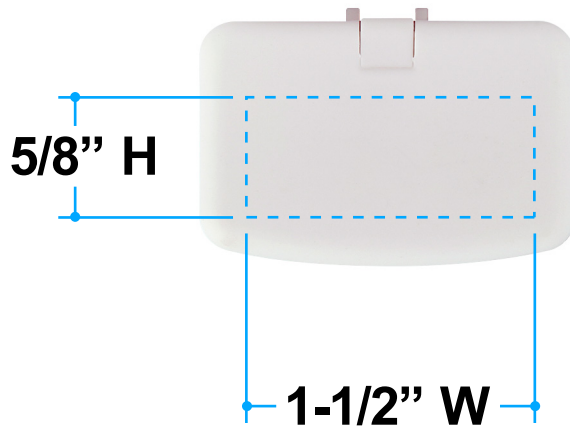

Proof/Layout form: QP75928

Dual Pencil Sharpener

Main Imprint Side

Optional Side

Item Color: Trans Red

Proof/Layout form: QP75928

Dual Pencil Sharpener

Main Imprint Side

Optional Side

Item Color: Trans Green

Proof/Layout form: QP75928

Dual Pencil Sharpener

Main Imprint Side

Optional Side

Item Color: Trans Blue