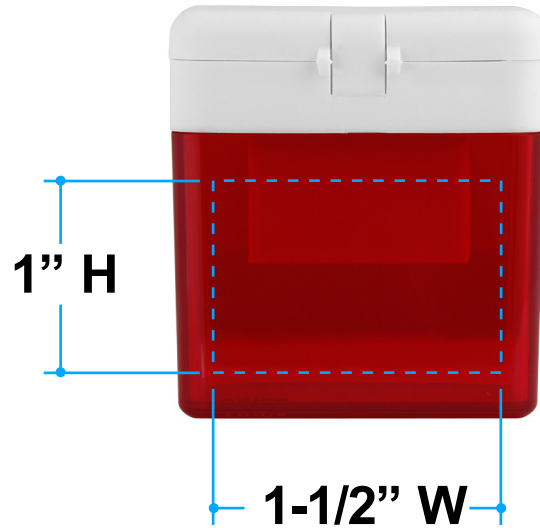

Proof/Layout form: QP75928

Dual Pencil Sharpener

Main Imprint Side

Optional Side

Item Color: Trans Red

Proof/Layout form: QP75928

Dual Pencil Sharpener

Main Imprint Side

Optional Side

Item Color: Trans Green

Proof/Layout form: QP75928

Dual Pencil Sharpener

Main Imprint Side

Optional Side

Item Color: Trans Blue