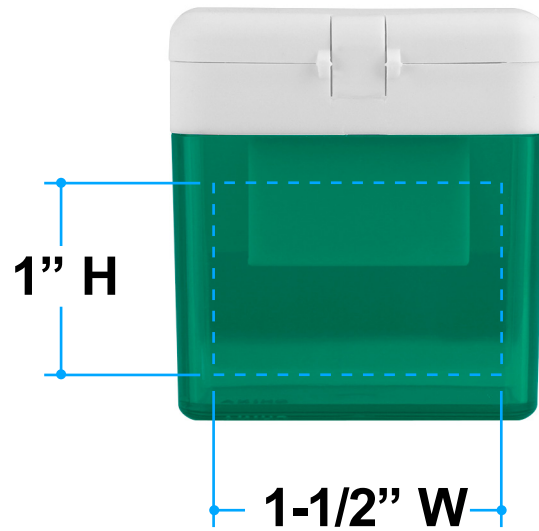

Proof/Layout form: QP75928

Dual Pencil Sharpener

Main Imprint Side

Optional Side

Item Color: Trans Red

Proof/Layout form: QP75928

Dual Pencil Sharpener

Main Imprint Side

Optional Side

Item Color: Trans Green

Proof/Layout form: QP75928

Dual Pencil Sharpener

Main Imprint Side

Optional Side

Item Color: Trans Blue