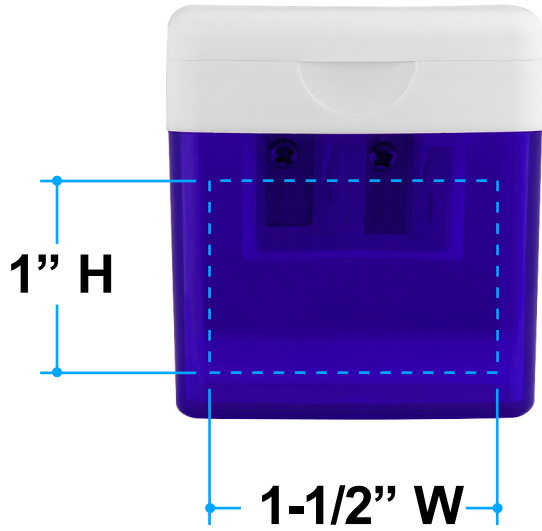

Proof/Layout form: QP75928

Dual Pencil Sharpener

Main Imprint Side

Optional Side

Item Color: Trans Red

Proof/Layout form: QP75928

Dual Pencil Sharpener

Main Imprint Side

Optional Side

Item Color: Trans Green

Proof/Layout form: QP75928

Dual Pencil Sharpener

Main Imprint Side

Optional Side

Item Color: Trans Blue