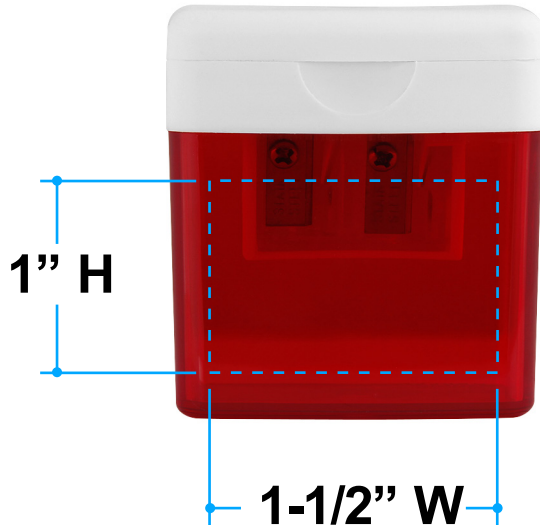

Proof/Layout form: QP75928

Dual Pencil Sharpener

Main Imprint Side

Optional Side

Item Color: Trans Red

Proof/Layout form: QP75928

Dual Pencil Sharpener

Main Imprint Side

Optional Side

Item Color: Trans Green

Proof/Layout form: QP75928

Dual Pencil Sharpener

Main Imprint Side

Optional Side

Item Color: Trans Blue