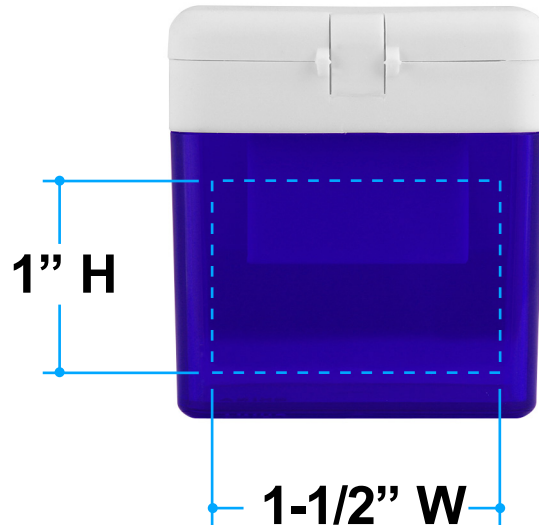

Proof/Layout form: QP75928

Dual Pencil Sharpener

Main Imprint Side

Optional Side

Item Color: Trans Red

Proof/Layout form: QP75928

Dual Pencil Sharpener

Main Imprint Side

Optional Side

Item Color: Trans Green

Proof/Layout form: QP75928

Dual Pencil Sharpener

Main Imprint Side

Optional Side

Item Color: Trans Blue