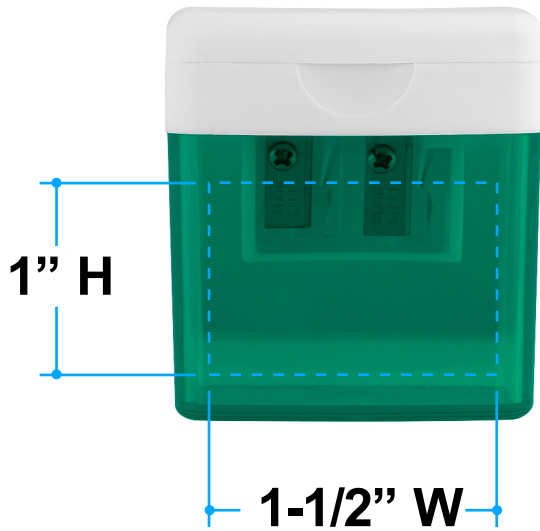

Proof/Layout form: QP75928

Dual Pencil Sharpener

Main Imprint Side

Optional Side

Item Color: Trans Red

Proof/Layout form: QP75928

Dual Pencil Sharpener

Main Imprint Side

Optional Side

Item Color: Trans Green

Proof/Layout form: QP75928

Dual Pencil Sharpener

Main Imprint Side

Optional Side

Item Color: Trans Blue