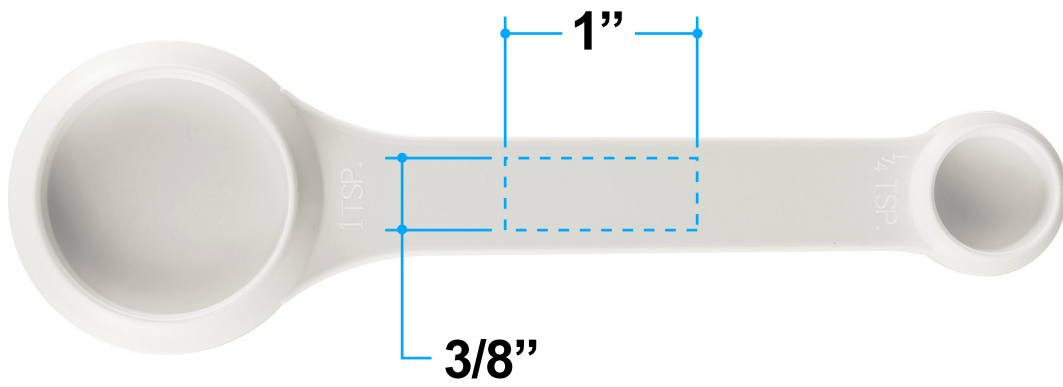

**Proof/Layout form: QP80904**  
**4-in-1 Scoop**

**Item Color: White**