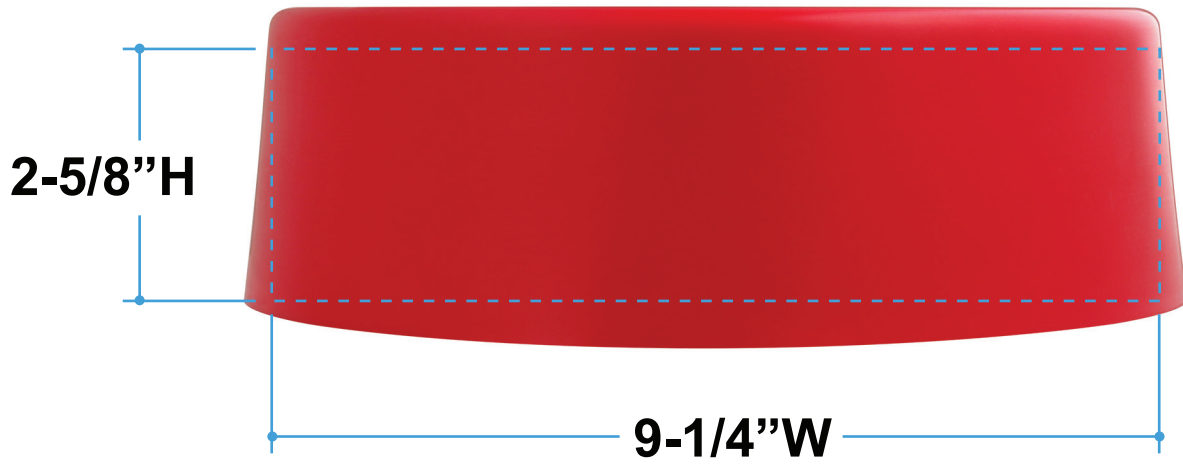

Proof/Layout form: QPB80750
BioAd™ Large Pet Bowl

Shown at 50% of actual size

Side 1

Side 2

Item Color: Red

Proof/Layout form: QPB80750
BioAd™ Large Pet Bowl

Shown at 50% of actual size

Side 1

Side 2

Item Color: White