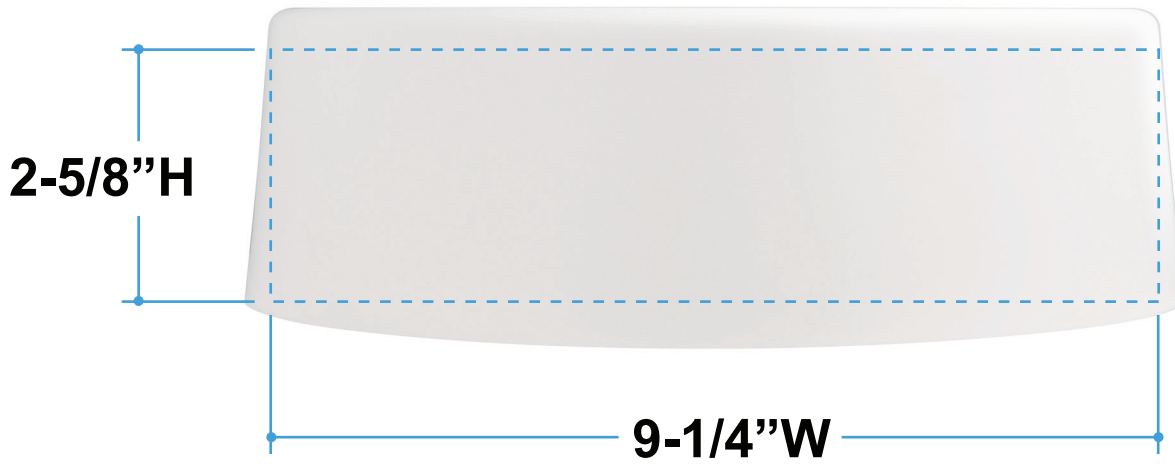

Proof/Layout form: QPB80750
BioAd™ Large Pet Bowl

Shown at 50% of actual size

Side 1

Side 2

Item Color: Red

Proof/Layout form: QPB80750
BioAd™ Large Pet Bowl

Shown at 50% of actual size

Side 1

Side 2

Item Color: White