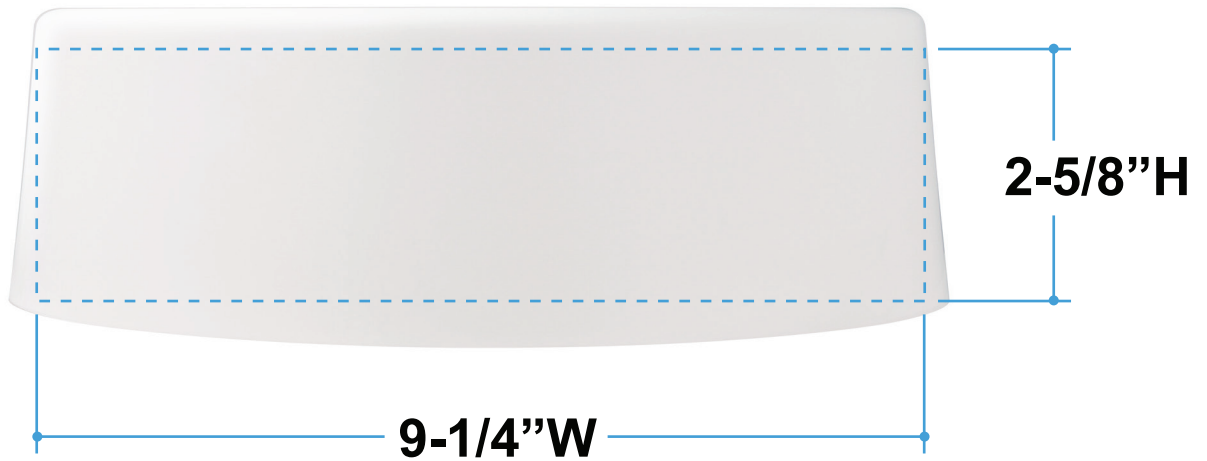

Proof/Layout form: QPB80750
BioAd™ Large Pet Bowl

Shown at 50% of actual size

Side 1

Side 2

Item Color: Red

Proof/Layout form: QPB80750
BioAd™ Large Pet Bowl

Shown at 50% of actual size

Side 1

Side 2

Item Color: White