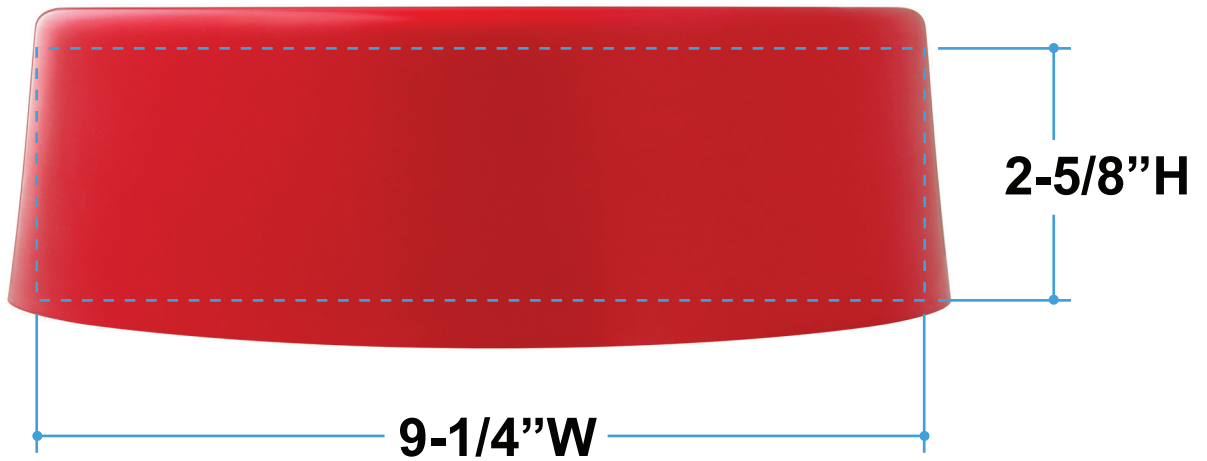

Proof/Layout form: QPB80750
BioAd™ Large Pet Bowl

Shown at 50% of actual size

Side 1

Side 2

Item Color: Red

Proof/Layout form: QPB80750
BioAd™ Large Pet Bowl

Shown at 50% of actual size

Side 1

Side 2

Item Color: White