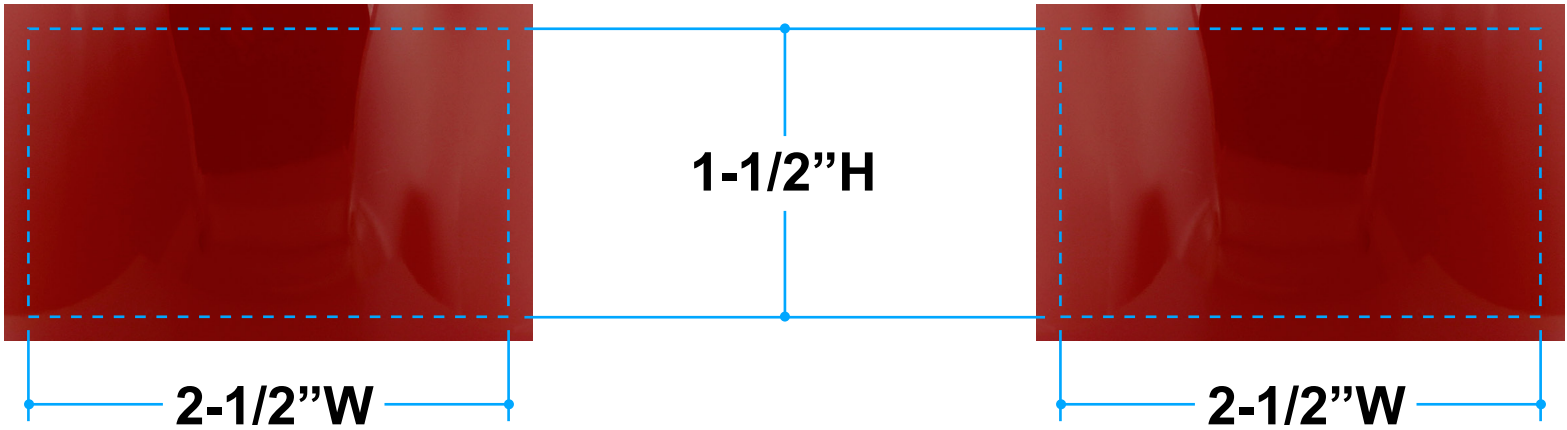

**Shown at 25%
of actual size**

Left Hand Side

Right Hand Side

1-1/2" H

2-1/2" W

2-1/2" W

Item Color: Black

Proof/Layout form: QPCP35785
NatureAd™ Corn Mug™ Koffee Keg - 10.5 oz.

**Shown at 25%
of actual size**

Left Hand Side

Right Hand Side

Item Color: Blue

Proof/Layout form: QPCP35785
NatureAd™ Corn Mug™ Koffee Keg - 10.5 oz.

Left Hand Side

Right Hand Side

Item Color: Corn Silk White

Proof/Layout form: QPCP35785
NatureAd™ Corn Mug™ Koffee Keg - 10.5 oz.

**Shown at 25%
of actual size**

Left Hand Side

Right Hand Side

Item Color: Maize Yellow

Proof/Layout form: QPCP35785
NatureAd™ Corn Mug™ Koffee Keg - 10.5 oz.

**Shown at 25%
of actual size**

Left Hand Side

Right Hand Side

Item Color: Red