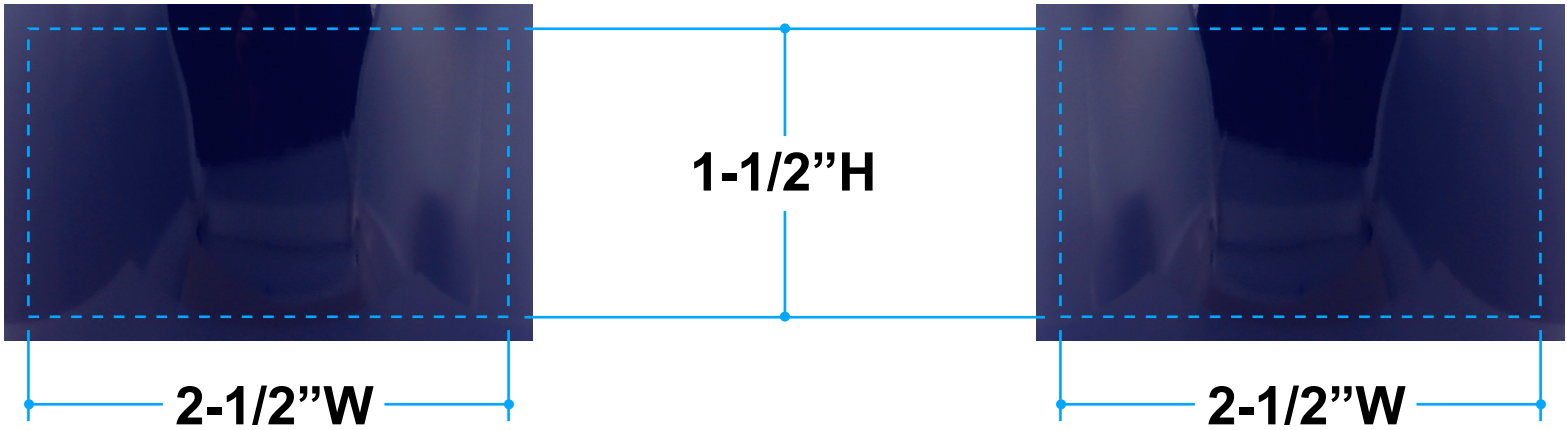

Proof/Layout form: QPCP35785
NatureAd™ Corn Mug™ Koffee Keg - 10.5 oz.

**Shown at 25%
of actual size**

Left Hand Side

Right Hand Side

Item Color: Ag Green

Proof/Layout form: QPCP35785
NatureAd™ Corn Mug™ Koffee Keg - 10.5 oz.

**Shown at 25%
of actual size**

Left Hand Side

Right Hand Side

1-1/2" H

2-1/2" W

2-1/2" W

Item Color: Black

Proof/Layout form: QPCP35785
NatureAd™ Corn Mug™ Koffee Keg - 10.5 oz.

**Shown at 25%
of actual size**

Left Hand Side

Right Hand Side

Item Color: Blue

Proof/Layout form: QPCP35785
NatureAd™ Corn Mug™ Koffee Keg - 10.5 oz.

Left Hand Side

Right Hand Side

Item Color: Corn Silk White

**Shown at 25%
of actual size**

Left Hand Side

Right Hand Side

Item Color: Red