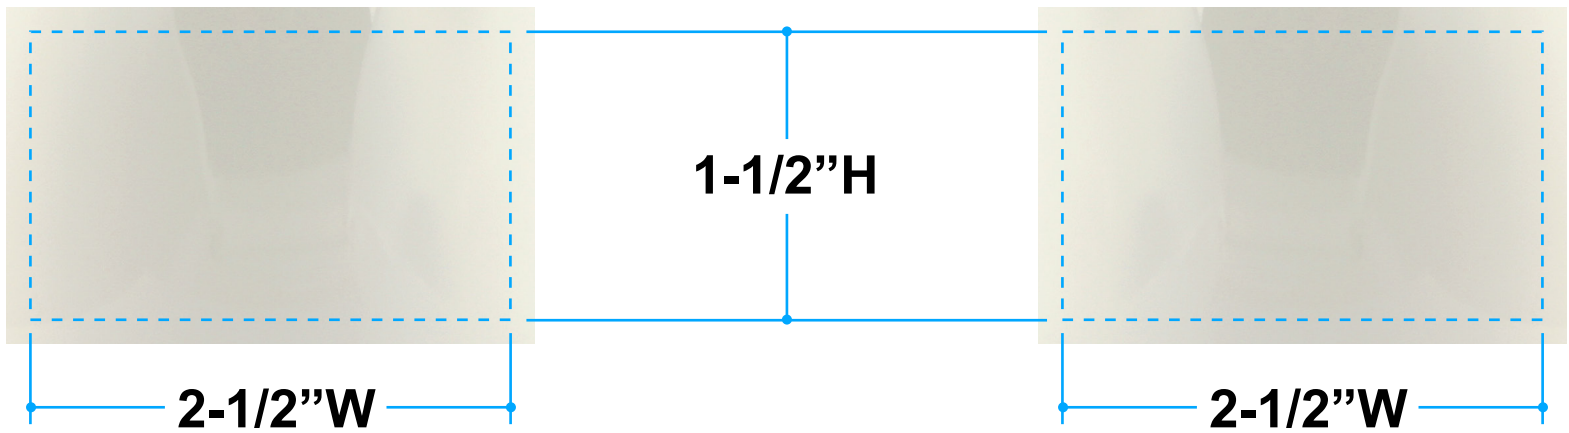

Proof/Layout form: QPCP35785
NatureAd™ Corn Mug™ Koffee Keg - 10.5 oz.

**Shown at 25%
of actual size**

Left Hand Side

Right Hand Side

Item Color: Ag Green

Proof/Layout form: QPCP35785
NatureAd™ Corn Mug™ Koffee Keg - 10.5 oz.

**Shown at 25%
of actual size**

Left Hand Side

Right Hand Side

1-1/2" H

2-1/2" W

2-1/2" W

Item Color: Black

Proof/Layout form: QPCP35785
NatureAd™ Corn Mug™ Koffee Keg - 10.5 oz.

**Shown at 25%
of actual size**

Left Hand Side

Right Hand Side

Item Color: Blue

Proof/Layout form: QPCP35785
NatureAd™ Corn Mug™ Koffee Keg - 10.5 oz.

Left Hand Side

Right Hand Side

Item Color: Corn Silk White

**Shown at 25%
of actual size**

Left Hand Side

Right Hand Side

Item Color: Red