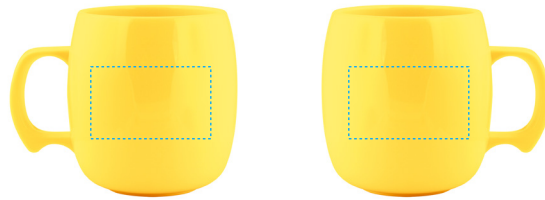

Proof/Layout form: QPCP35785
NatureAd™ Corn Mug™ Koffee Keg - 10.5 oz.

**Shown at 25%
of actual size**

Left Hand Side

Right Hand Side

Item Color: Ag Green

Proof/Layout form: QPCP35785
NatureAd™ Corn Mug™ Koffee Keg - 10.5 oz.

**Shown at 25%
of actual size**

Left Hand Side

Right Hand Side

1-1/2" H

2-1/2" W

2-1/2" W

Item Color: Black

Proof/Layout form: QPCP35785
NatureAd™ Corn Mug™ Koffee Keg - 10.5 oz.

**Shown at 25%
of actual size**

Left Hand Side

Right Hand Side

Item Color: Blue

Proof/Layout form: QPCP35785
NatureAd™ Corn Mug™ Koffee Keg - 10.5 oz.

Left Hand Side

Right Hand Side

Item Color: Corn Silk White

Proof/Layout form: QPCP35785
NatureAd™ Corn Mug™ Koffee Keg - 10.5 oz.

**Shown at 25%
of actual size**

Left Hand Side

Right Hand Side

Item Color: Maize Yellow

Proof/Layout form: QPCP35785
NatureAd™ Corn Mug™ Koffee Keg - 10.5 oz.