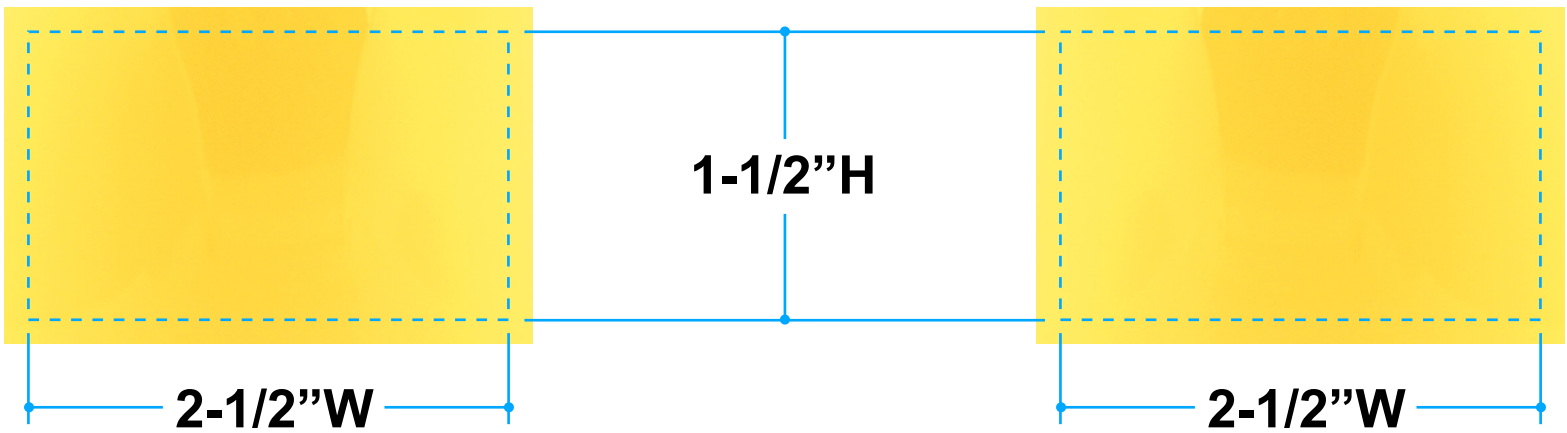

Item Color: Maize Yellow