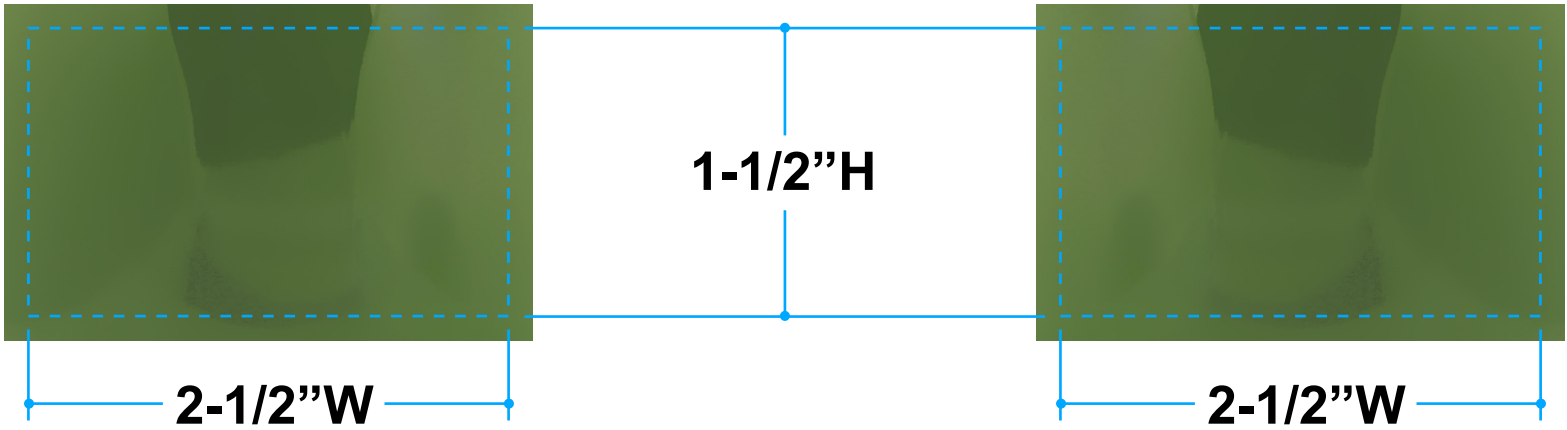

Proof/Layout form: QPCP35785
NatureAd™ Corn Mug™ Koffee Keg - 10.5 oz.

**Shown at 25%
of actual size**

Left Hand Side

Right Hand Side

Item Color: Ag Green

Proof/Layout form: QPCP35785
NatureAd™ Corn Mug™ Koffee Keg - 10.5 oz.

**Shown at 25%
of actual size**

Left Hand Side

Right Hand Side

1-1/2" H

2-1/2" W

2-1/2" W

Item Color: Black

Proof/Layout form: QPCP35785
NatureAd™ Corn Mug™ Koffee Keg - 10.5 oz.

**Shown at 25%
of actual size**

Left Hand Side

Right Hand Side

Item Color: Blue

Proof/Layout form: QPCP35785
NatureAd™ Corn Mug™ Koffee Keg - 10.5 oz.

Left Hand Side

Right Hand Side

Item Color: Corn Silk White

**Shown at 25%
of actual size**

Left Hand Side

Right Hand Side

Item Color: Red