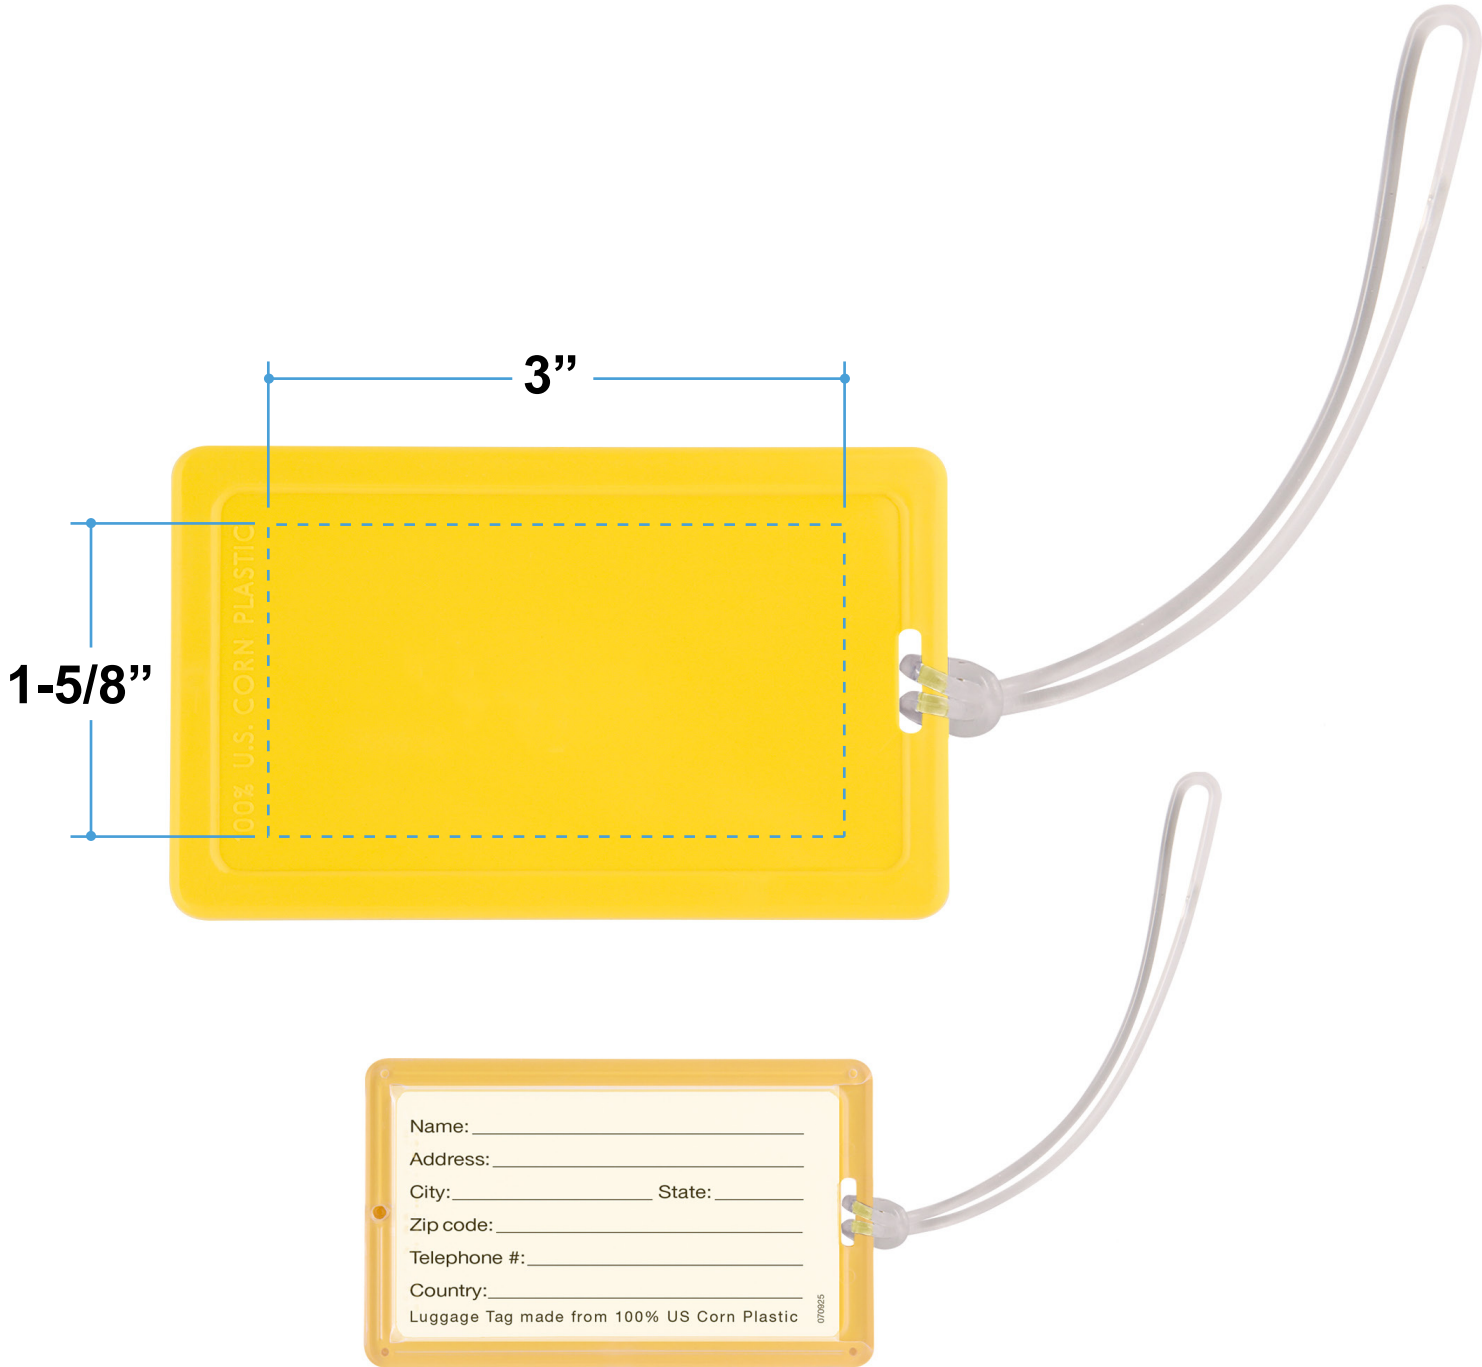

Proof/Layout form: QPCP501 NatureAd™ Corn Plastic Luggage Tag

Item Color: Ag Green

Proof/Layout form: QPCP501 NatureAd™ Corn Plastic Luggage Tag

Item Color: Blue

Proof/Layout form: QPCP501 NatureAd™ Corn Plastic Luggage Tag

Item Color: Maize Yellow

Proof/Layout form: QPCP501 NatureAd™ Corn Plastic Luggage Tag

Item Color: Corn Silk White

Proof/Layout form: QPCP501 NatureAd™ Corn Plastic Luggage Tag

Item Color: Red