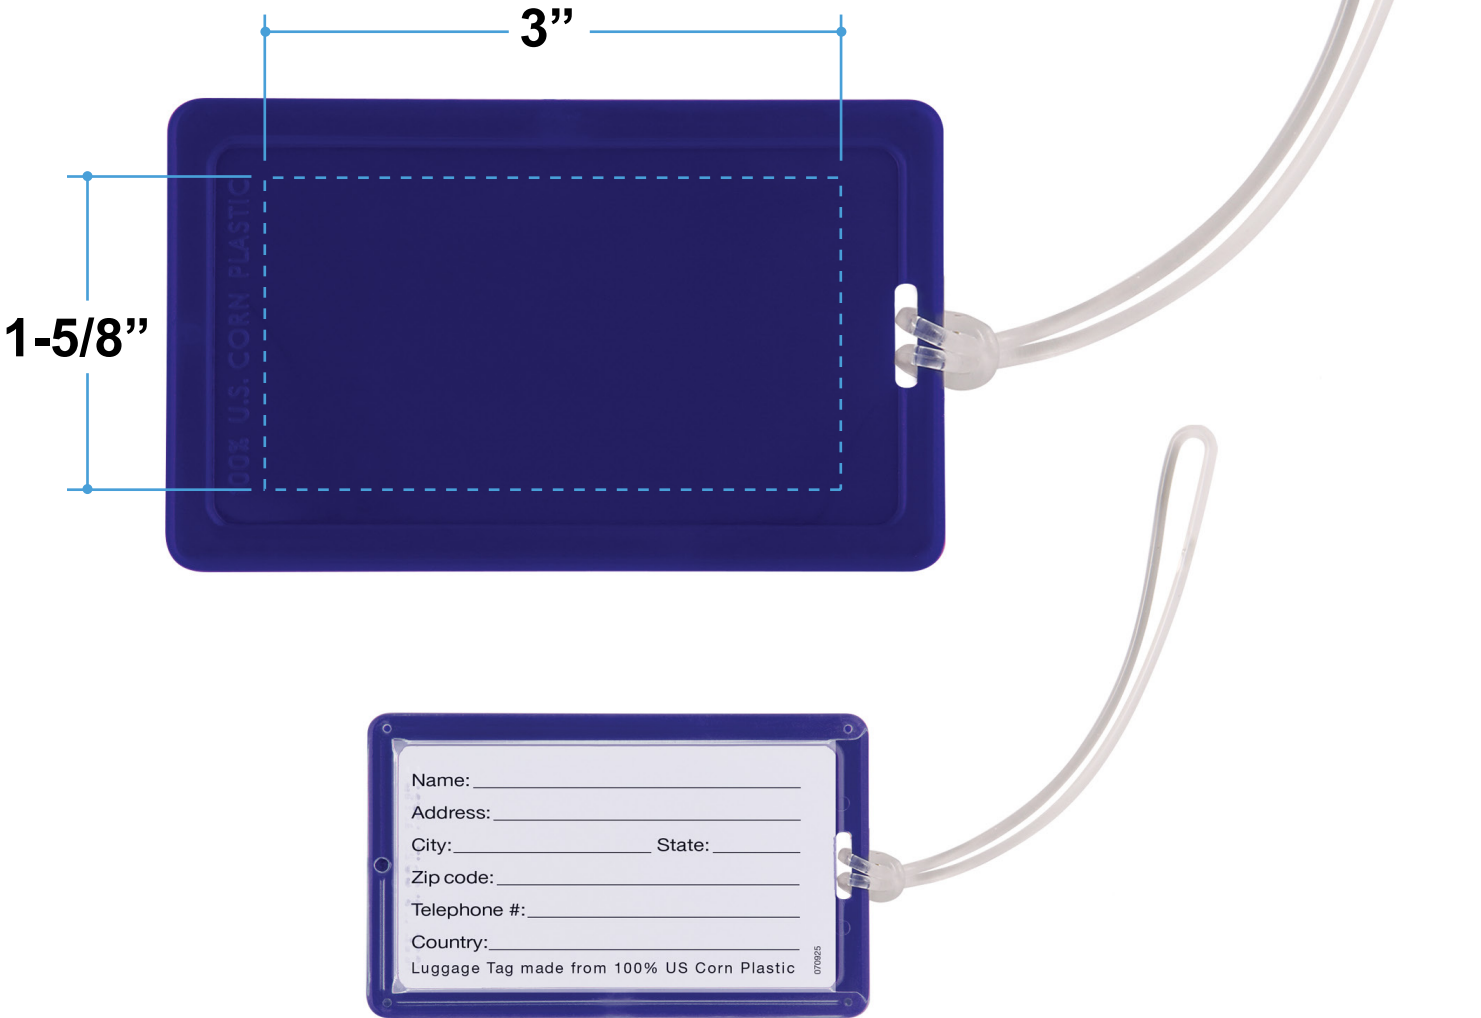

Proof/Layout form: QPCP501 NatureAd™ Corn Plastic Luggage Tag

Item Color: Ag Green

Proof/Layout form: QPCP501 NatureAd™ Corn Plastic Luggage Tag

Item Color: Blue

Proof/Layout form: QPCP501 NatureAd™ Corn Plastic Luggage Tag

Item Color: Maize Yellow

Proof/Layout form: QPCP501 NatureAd™ Corn Plastic Luggage Tag

Item Color: Corn Silk White

Proof/Layout form: QPCP501 NatureAd™ Corn Plastic Luggage Tag

Item Color: Red