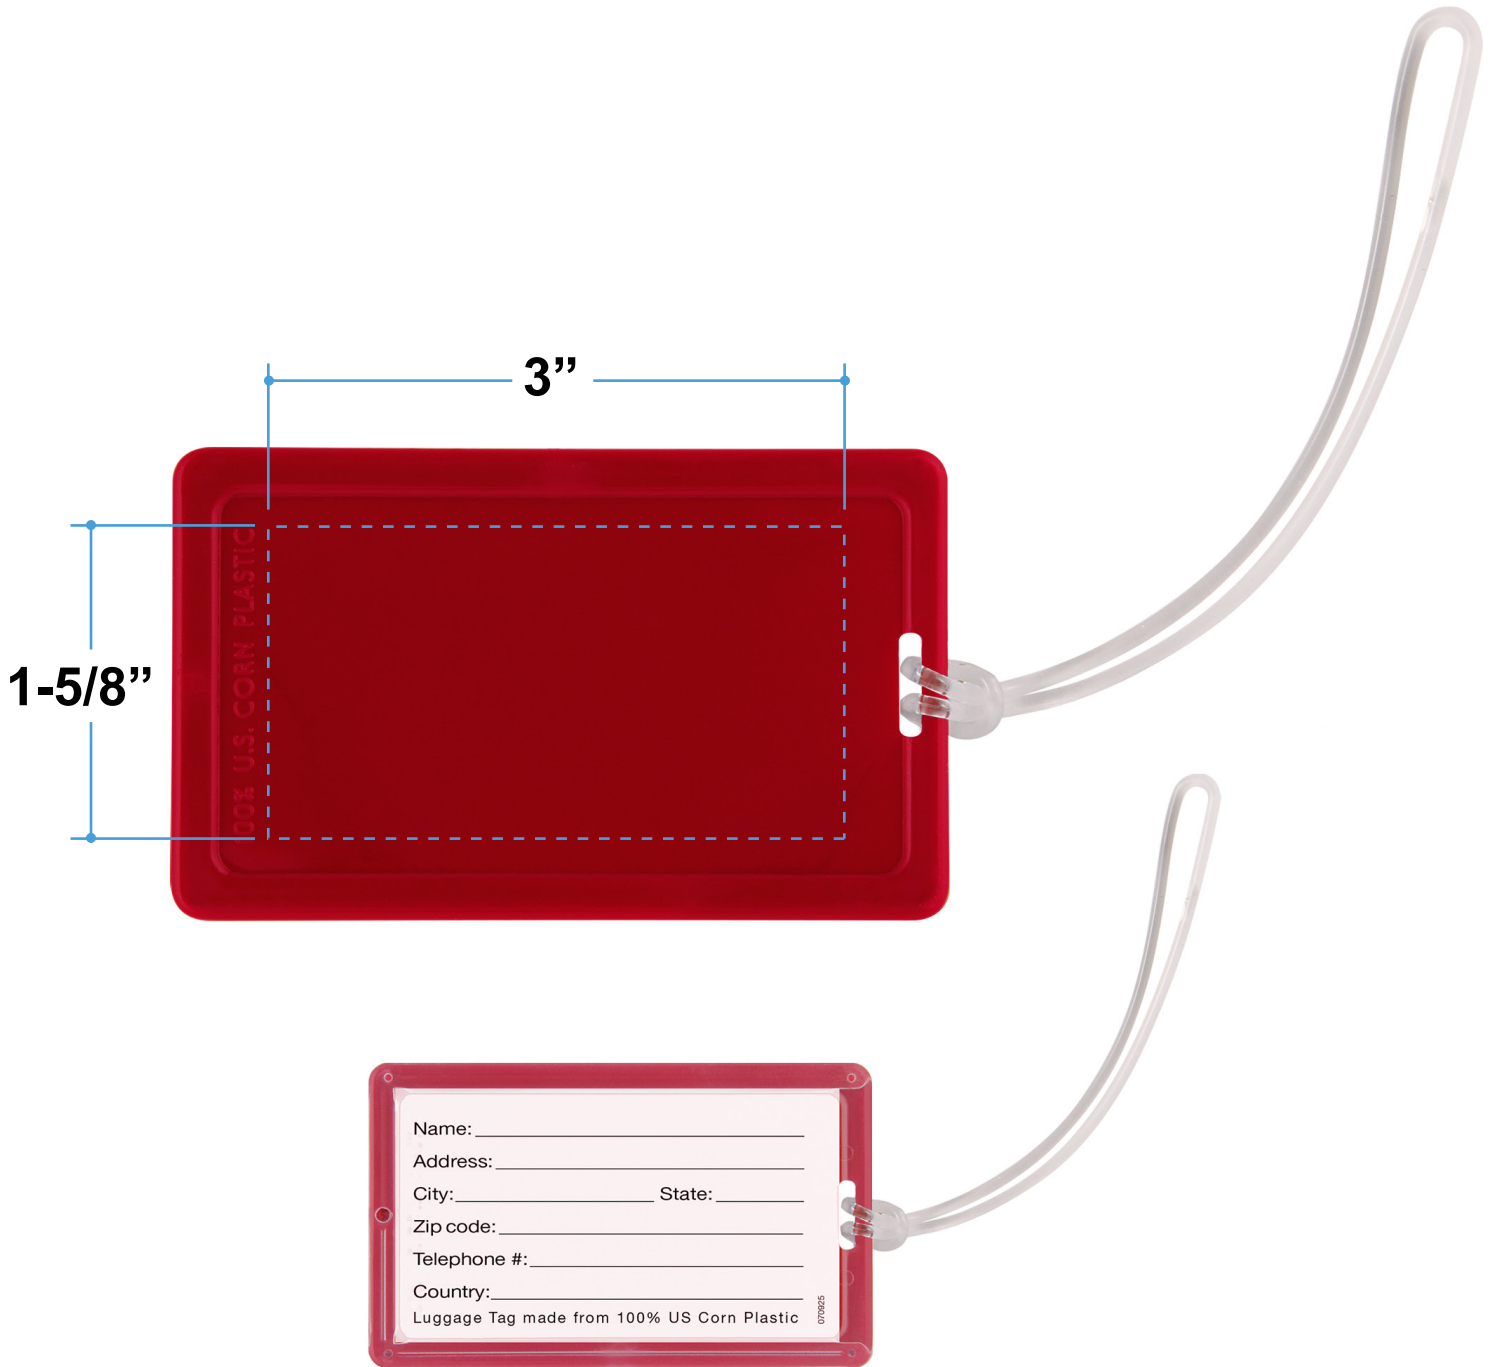

Proof/Layout form: QPCP501 NatureAd™ Corn Plastic Luggage Tag

Item Color: Ag Green

Proof/Layout form: QPCP501 NatureAd™ Corn Plastic Luggage Tag

Item Color: Blue

Proof/Layout form: QPCP501 NatureAd™ Corn Plastic Luggage Tag

Item Color: Maize Yellow

Proof/Layout form: QPCP501 NatureAd™ Corn Plastic Luggage Tag

Item Color: Corn Silk White

Proof/Layout form: QPCP501 NatureAd™ Corn Plastic Luggage Tag

Item Color: Red