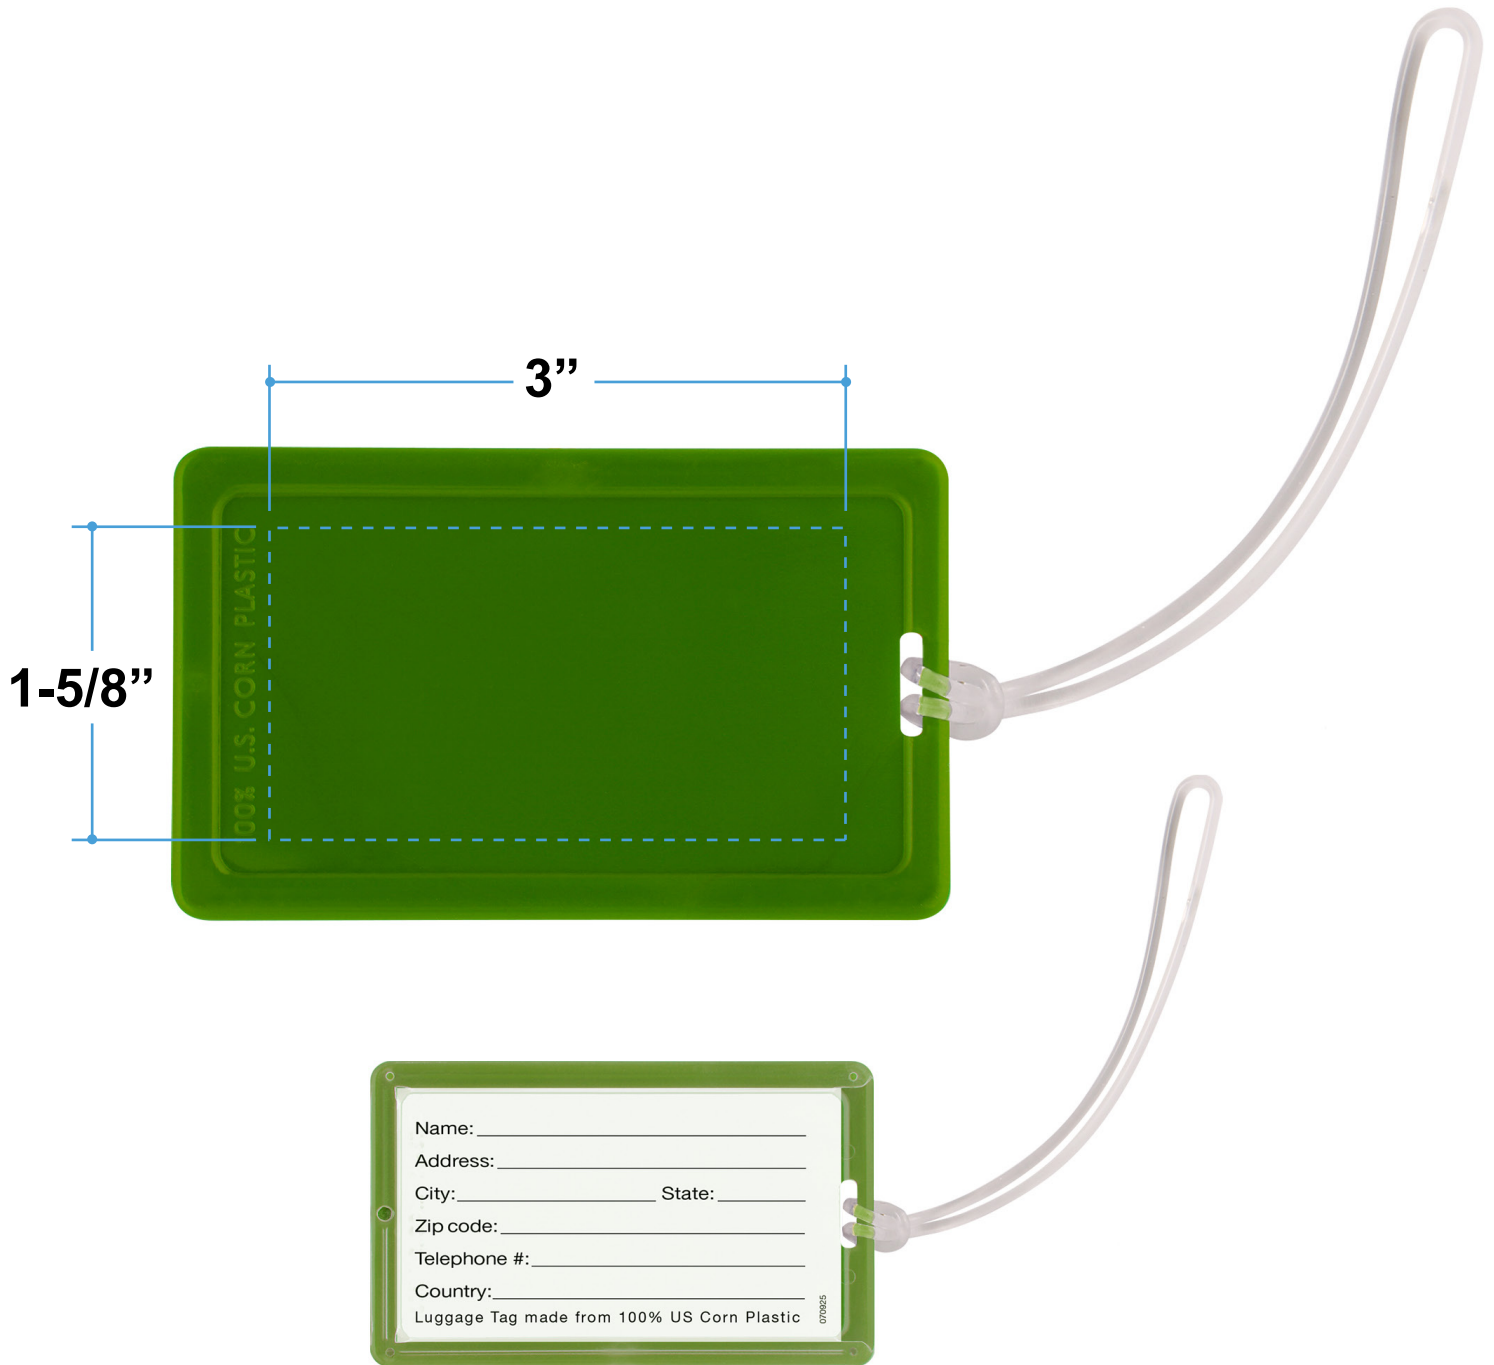

Proof/Layout form: QPCP501 NatureAd™ Corn Plastic Luggage Tag

Item Color: Ag Green

Proof/Layout form: QPCP501 NatureAd™ Corn Plastic Luggage Tag

Item Color: Blue

Proof/Layout form: QPCP501 NatureAd™ Corn Plastic Luggage Tag

Item Color: Maize Yellow

Proof/Layout form: QPCP501 NatureAd™ Corn Plastic Luggage Tag

Item Color: Corn Silk White

Proof/Layout form: QPCP501 NatureAd™ Corn Plastic Luggage Tag

Item Color: Red