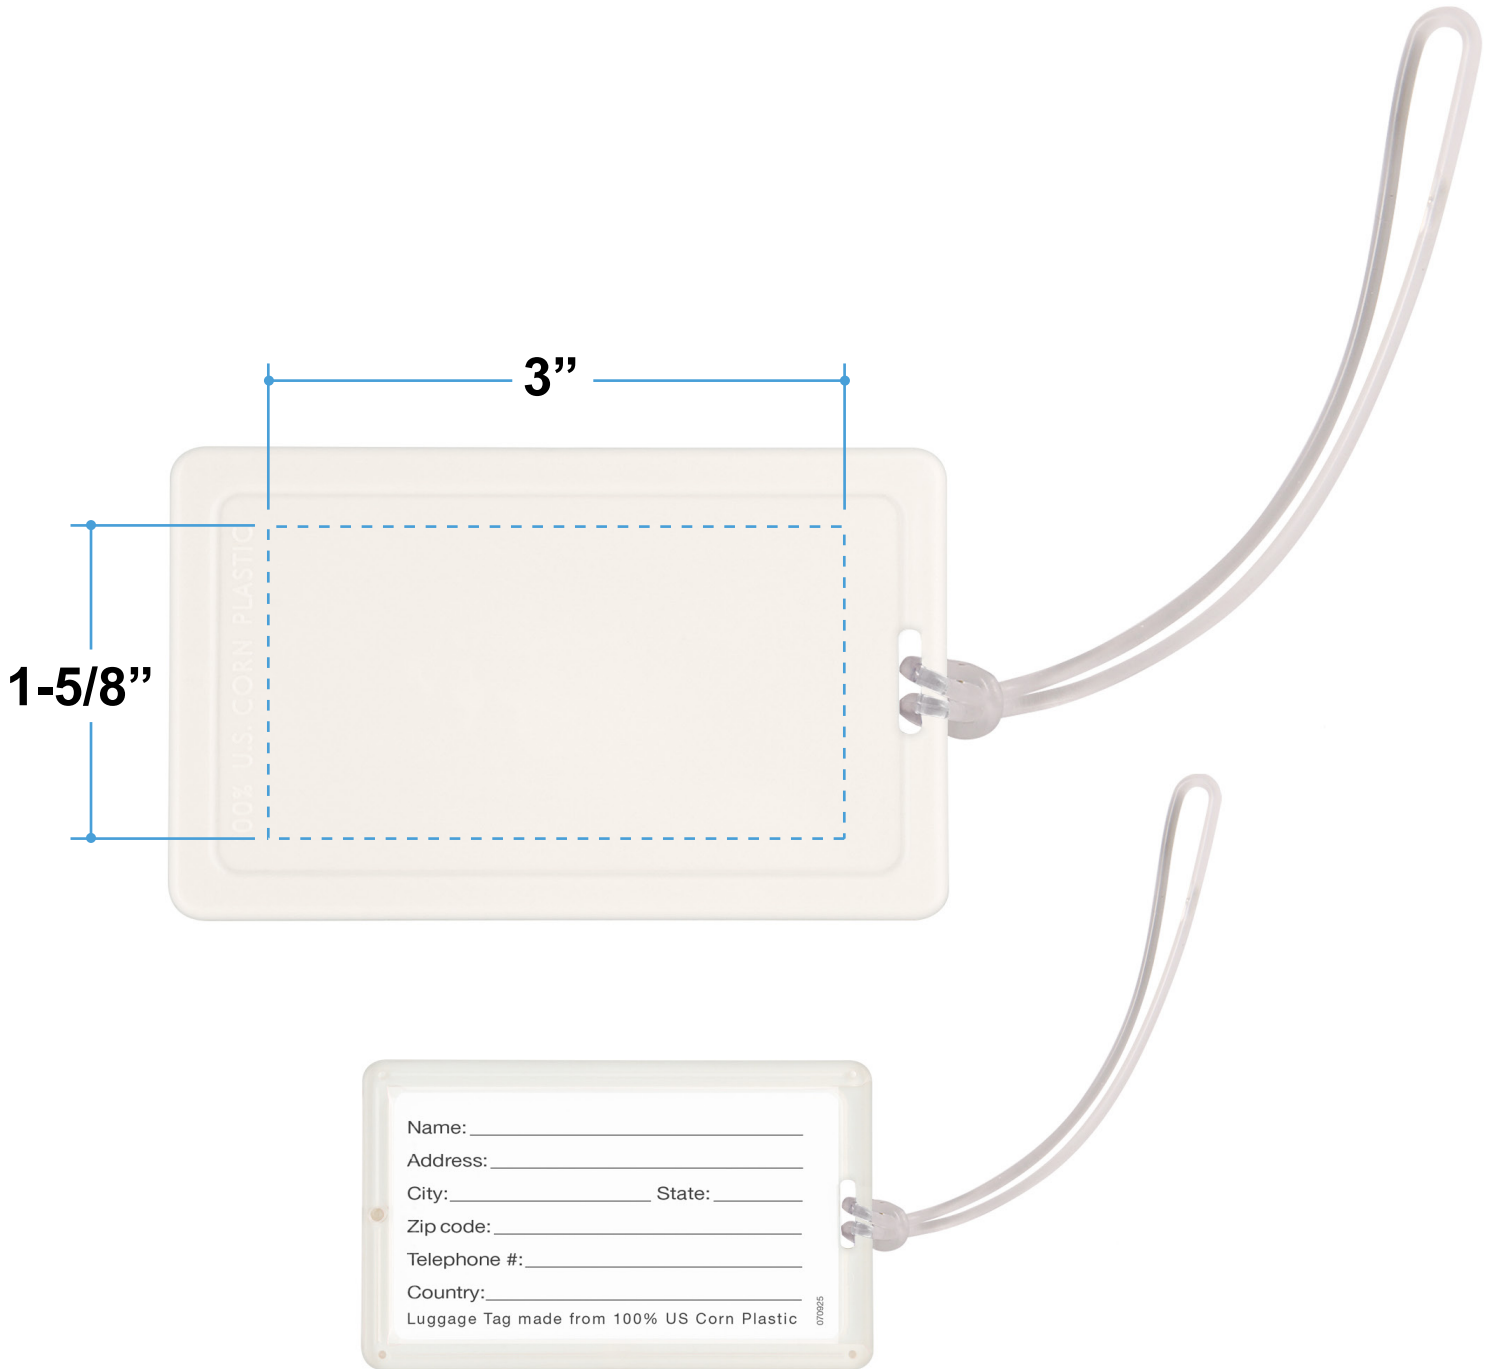

Proof/Layout form: QPCP501 NatureAd™ Corn Plastic Luggage Tag

Item Color: Ag Green

Proof/Layout form: QPCP501 NatureAd™ Corn Plastic Luggage Tag

Item Color: Blue

Proof/Layout form: QPCP501 NatureAd™ Corn Plastic Luggage Tag

Item Color: Maize Yellow

Proof/Layout form: QPCP501 NatureAd™ Corn Plastic Luggage Tag

Item Color: Corn Silk White

Proof/Layout form: QPCP501 NatureAd™ Corn Plastic Luggage Tag

Item Color: Red