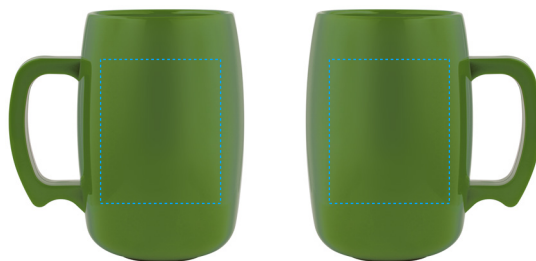

Proof/Layout form: QPCP87357
NatureAd™ Corn Mug™ Kegger - 16 oz.