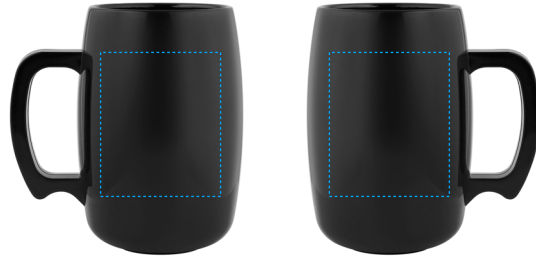

Proof/Layout form: QPCP87357
NatureAd™ Corn Mug™ Kegger - 16 oz.